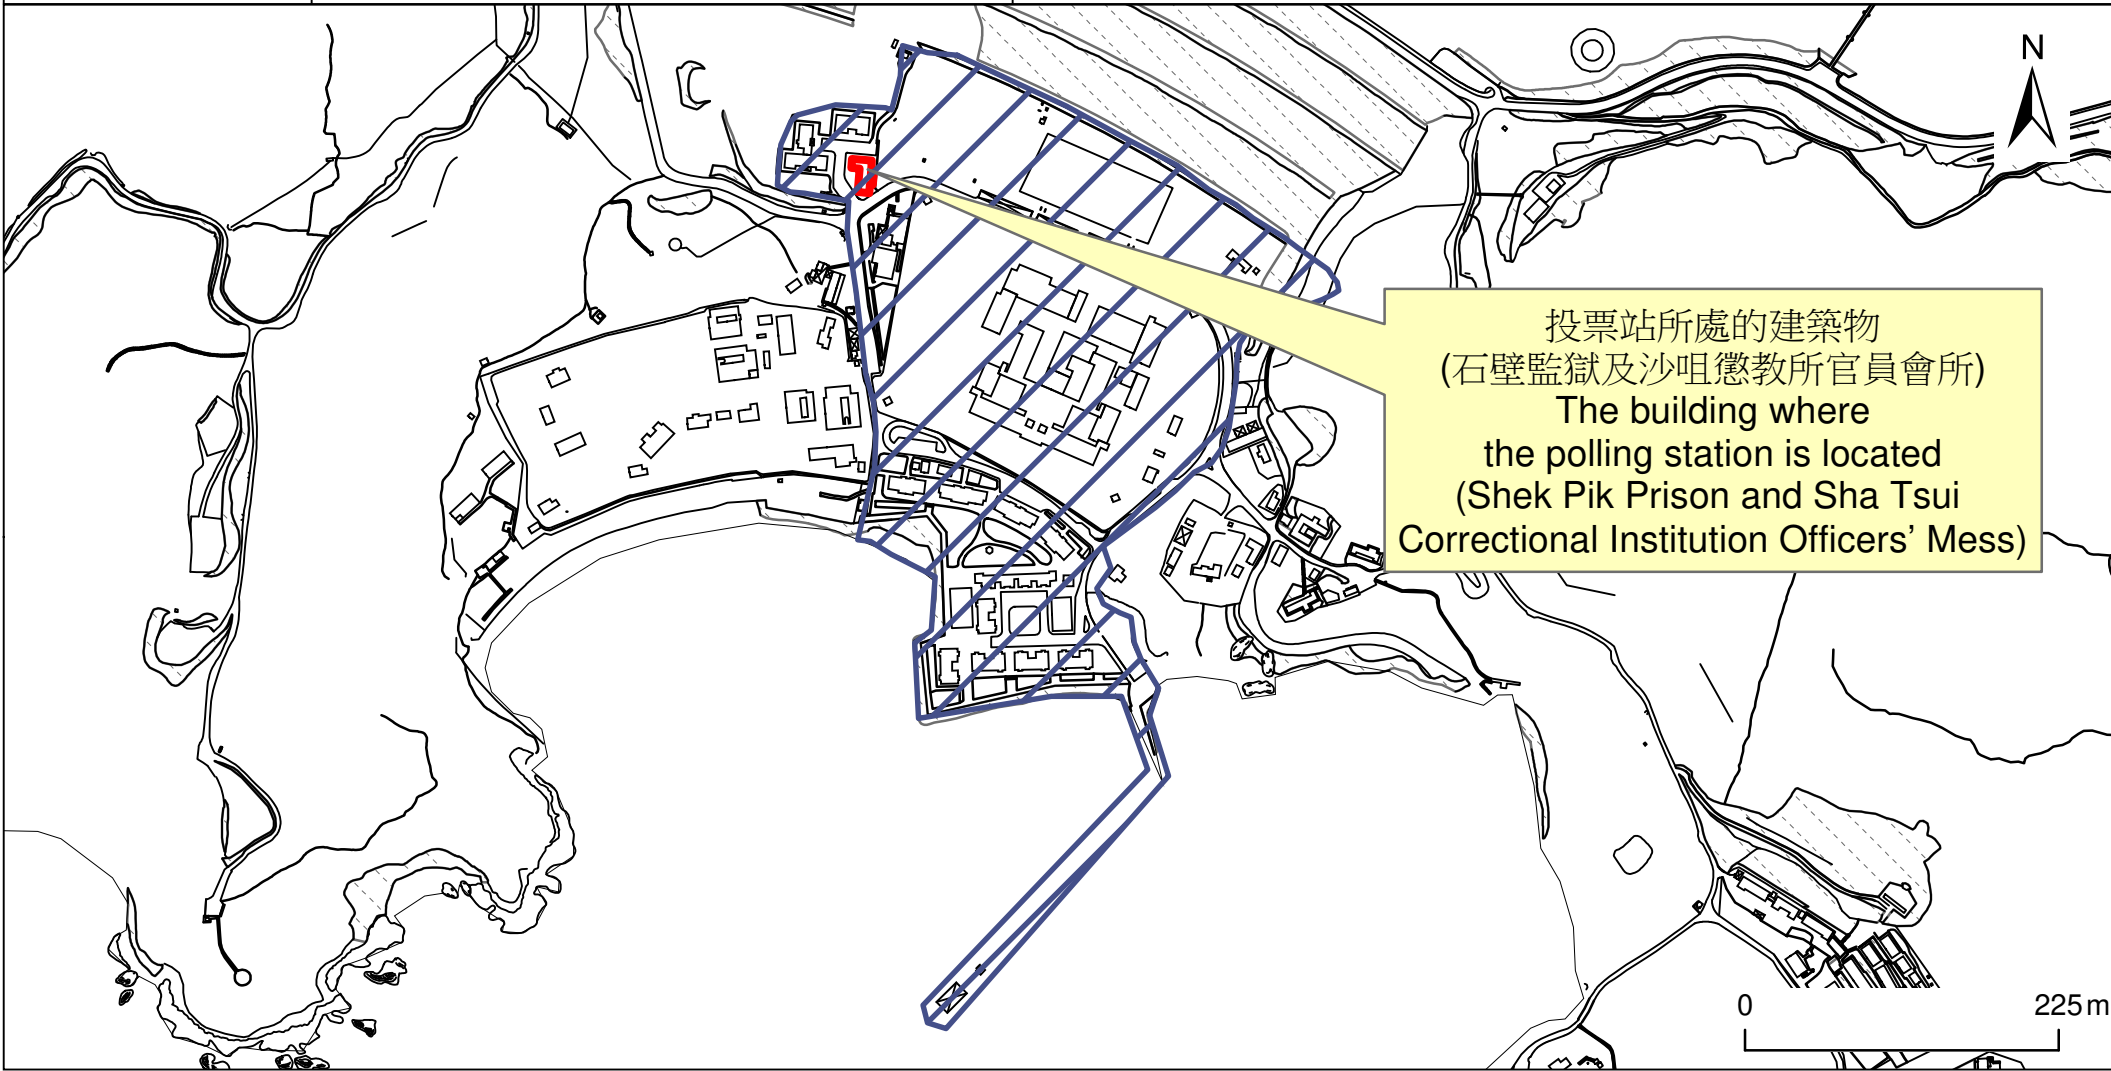

投票站位置圖和禁止拉票區 Polling Station - Location Plan & No Canvassing Zone

投票站編號 Polling Station Code	2025年立法會換屆選舉地方選區編號及名稱 Code & Name of Geographical Constituency for 2025 Legislative Council General Election	名稱及地址 Name & Address
Y1009	所有地方選區 ALL GEOGRAPHICAL CONSTITUENCIES	石壁監獄及沙咀懲教所官員會所 新界大嶼山石壁水塘道50號石壁監獄R座 Shek Pik Prison and Sha Tsui Correctional Institution Officers' Mess Block R, Shek Pik Prison, 50 Shek Pik Reservoir Road, Lantau Island, New Territories

 禁止拉票區
No Canvassing Zone