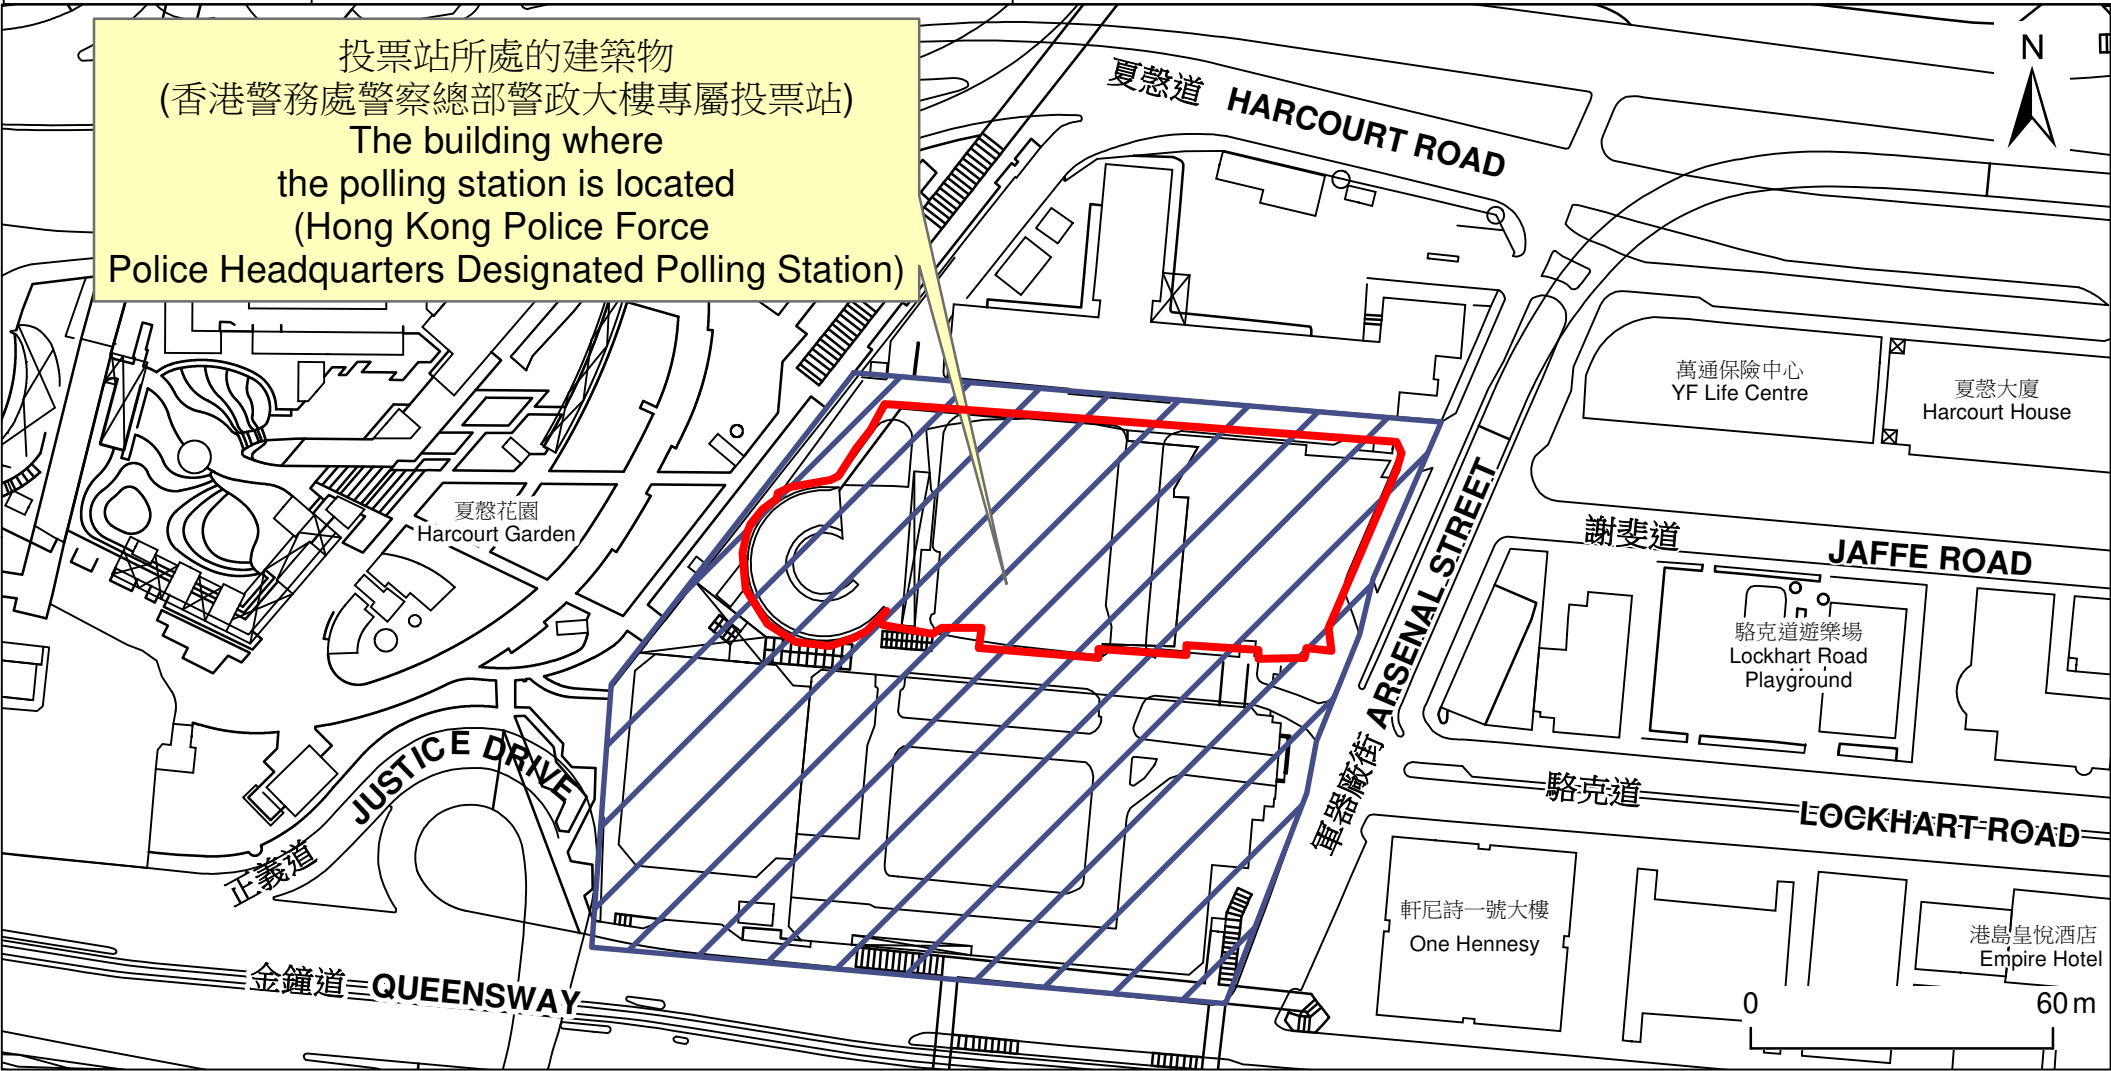

投票站位置圖和禁止拉票區 Polling Station - Location Plan & No Canvassing Zone

<p>投票站編號 Polling Station Code</p> <p><b>Y1001</b></p>	<p>2025年立法會換屆選舉地方選區編號及名稱 Code &amp; Name of Geographical Constituency for 2025 Legislative Council General Election</p> <p><b>所有地方選區 ALL GEOGRAPHICAL CONSTITUENCIES</b></p>	<p>名稱及地址 Name &amp; Address</p> <p>香港警務處警察總部警政大樓專屬投票站 香港灣仔軍器廠街1號10樓多用途禮堂 <b>Hong Kong Police Force Police Headquarters Designated Polling Station Multi-purpose Hall, 10/F, 1 Aresnal Street, Wan Chai, Hong Kong</b></p>
---	--	---

 禁止拉票區  
No Canvassing Zone