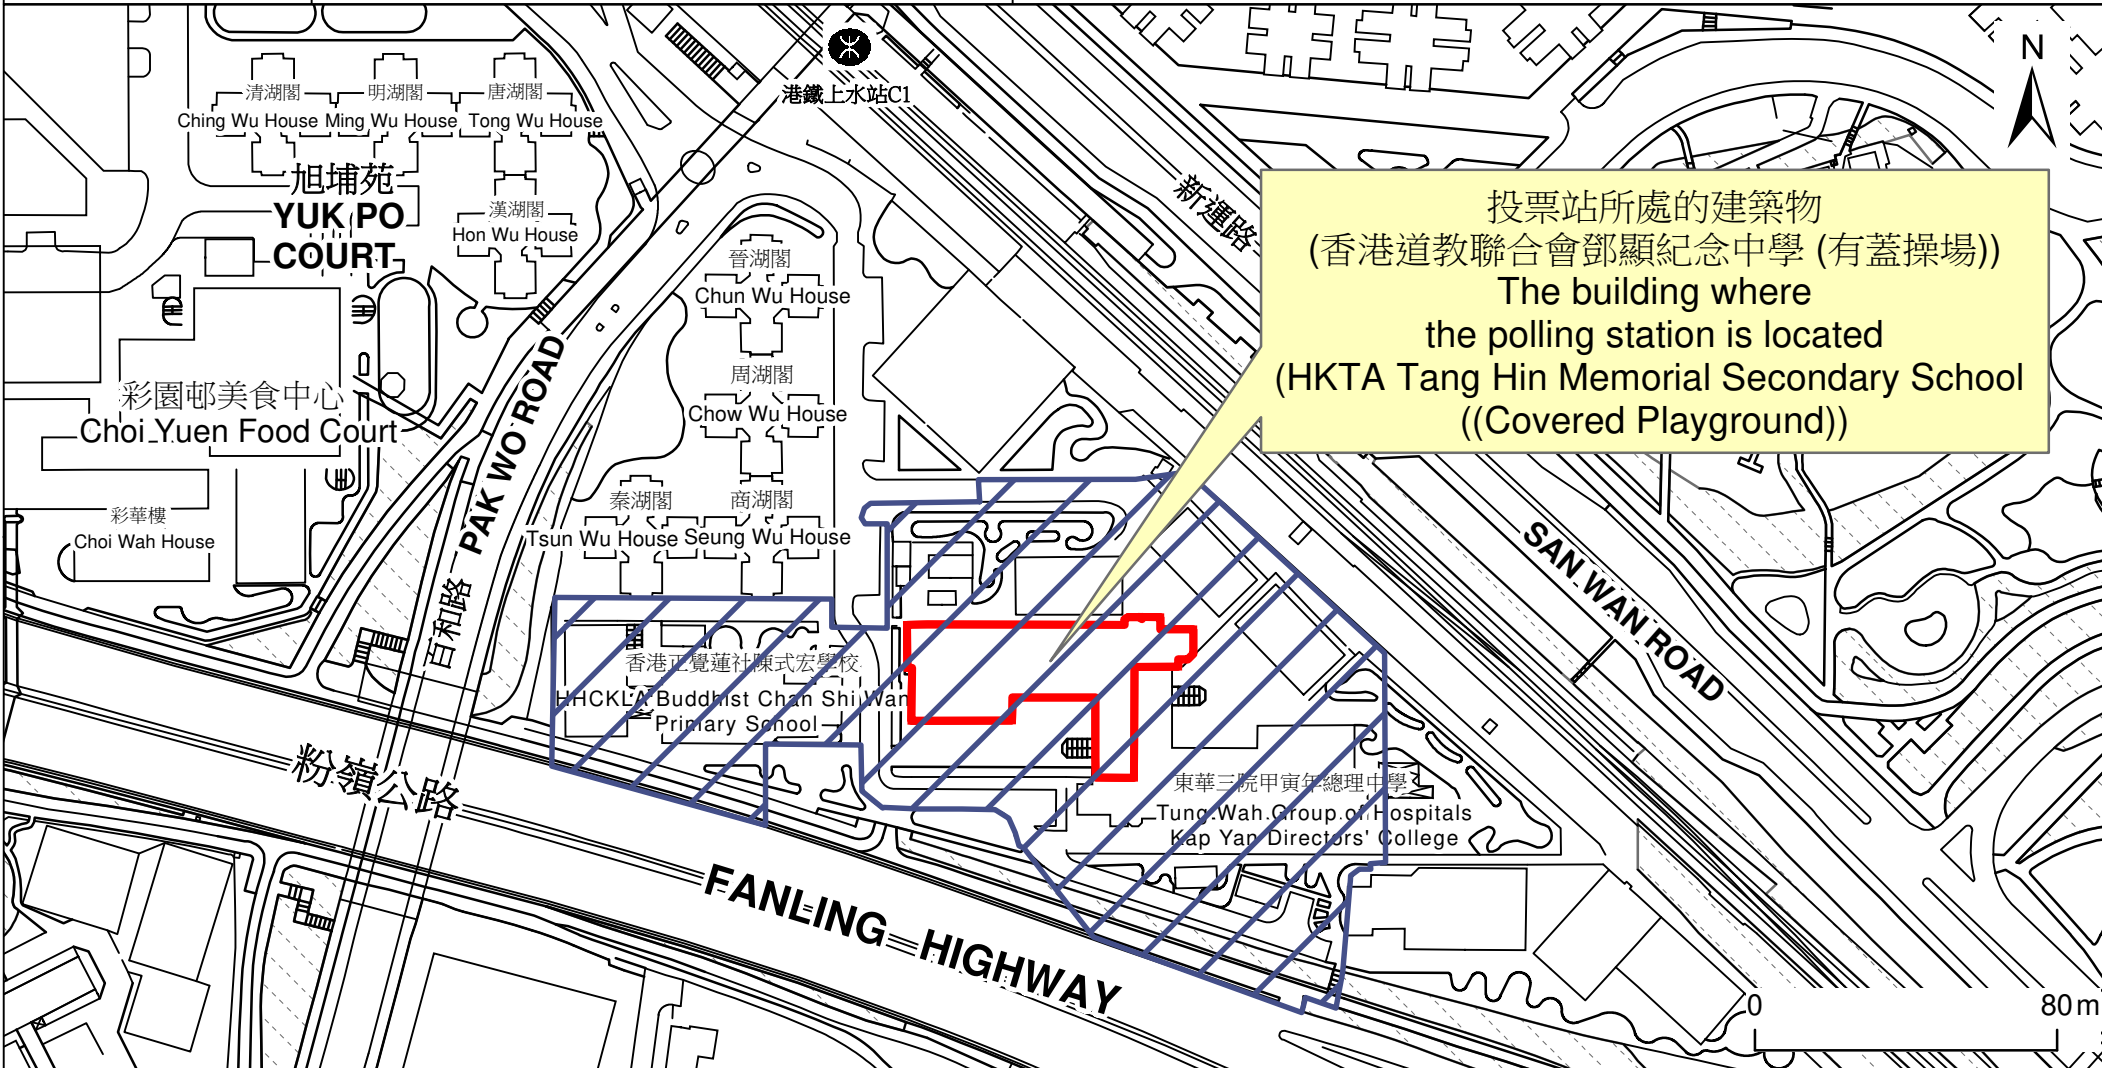

投票站位置圖和禁止拉票區 Polling Station - Location Plan & No Canvassing Zone

投票站編號 Polling Station Code NB01	2025年立法會換屆選舉地方選區編號及名稱 Code & Name of Geographical Constituency for 2025 Legislative Council General Election LC1, LC2 香港島東、香港島西 HONG KONG ISLAND EAST, HONG KONG ISLAND WEST	名稱及地址 Name & Address 香港道教聯合會鄧顯紀念中學 (有蓋操場) 新界上水彩園邨香港道教聯合會鄧顯紀念中學地下 HKTA Tang Hin Memorial Secondary School (Covered Playground) G/F, HKTA Tang Hin Memorial Secondary School, Choi Yuen Estate, Sheung Shui, New Territories
--	--	--

投票站所處的建築物
 (香港道教聯合會鄧顯紀念中學 (有蓋操場))
 The building where
 the polling station is located
 (HKTA Tang Hin Memorial Secondary School
 ((Covered Playground))

 禁止拉票區
 No Canvassing Zone