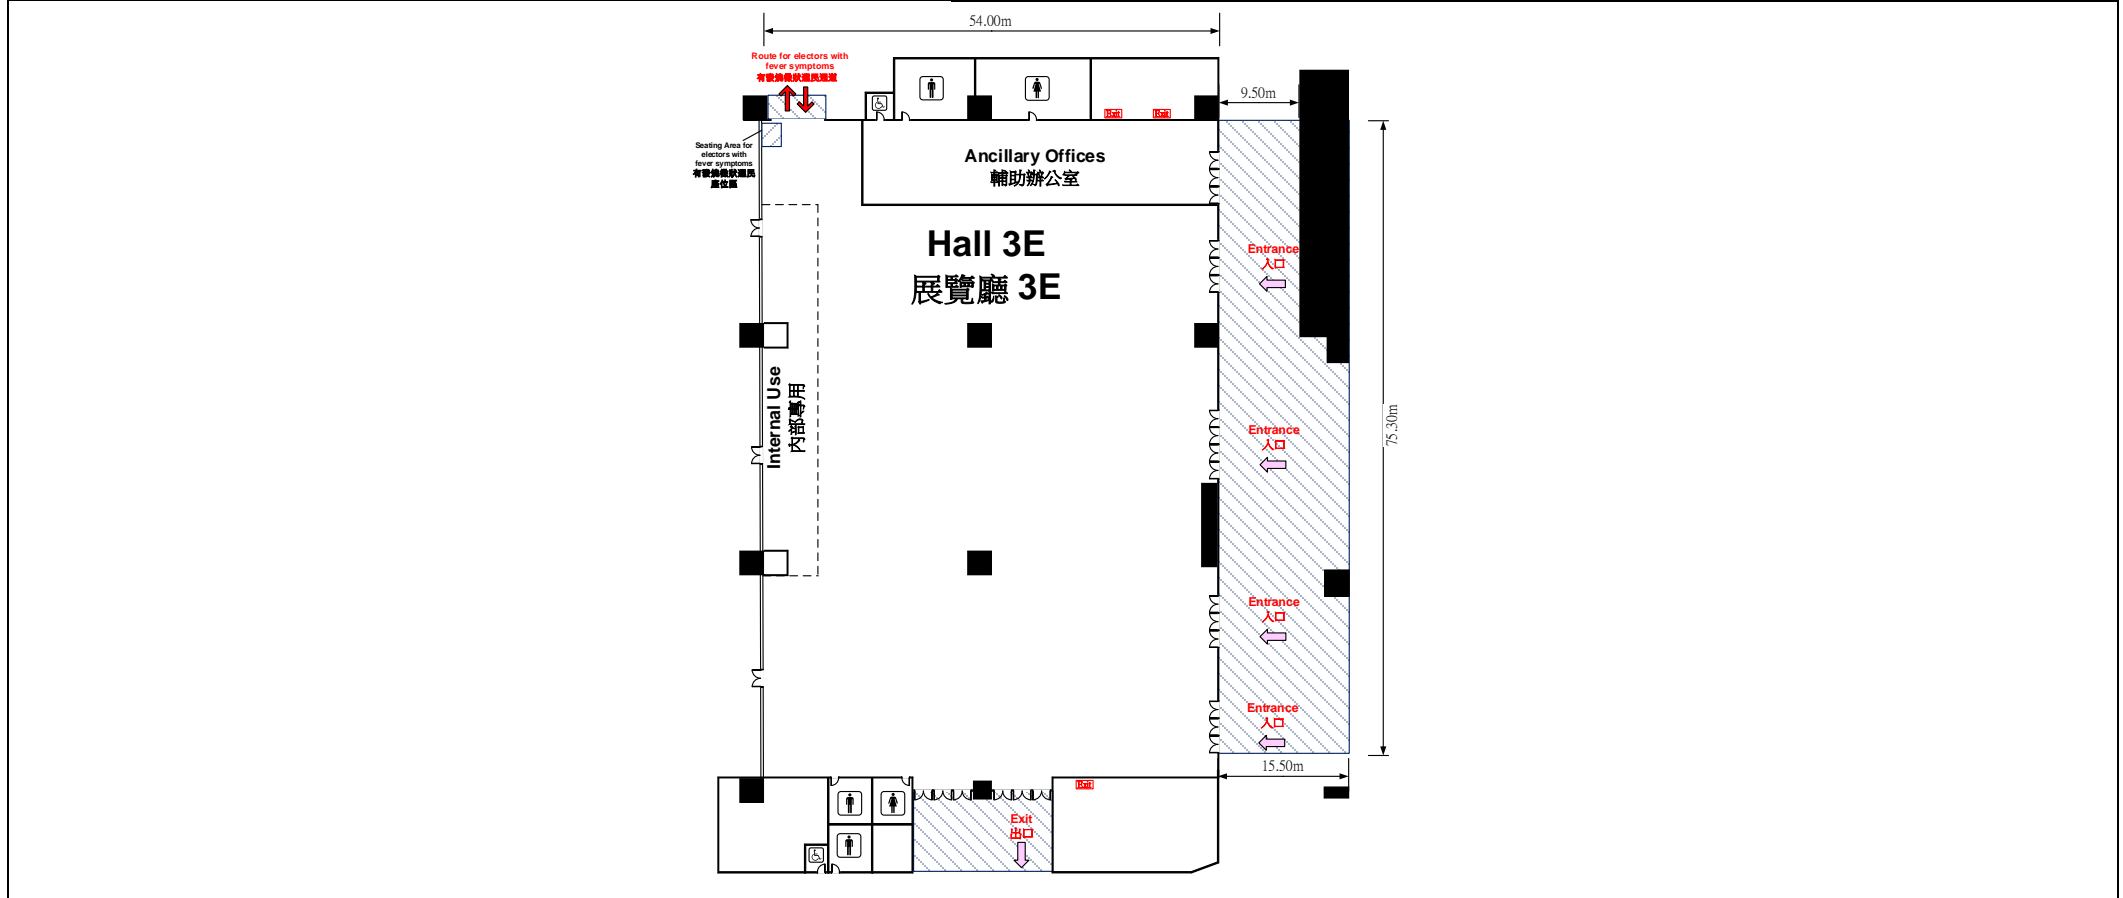

投票站位置圖和禁止拉票區 Polling Station – Location Plan & No Canvassing Zone

<p>投票站編號 Polling Station Code</p> <p>ZEC01</p>	<p>2022 年立法會補選 2022 Legislative Council By-election</p> <p>選舉委員會界別 ELECTION COMMITTEE CONSTITUENCY</p>	<p>名稱及地址 Name & Address</p> <p>香港會議展覽中心 3 樓展覽廳 3E 香港灣仔博覽道 1 號 Hall 3E, 3/F, Hong Kong Convention and Exhibition Centre, 1 Expo Drive, Wan Chai, Hong Kong</p>
---	---	---

 禁止拉票區
No Canvassing Zone

Note: According to Electoral Affairs Commission (Electoral Procedure) (Legislative Council) Regulation (Cap. 541D), a person must not engage in canvassing for votes within the polling station or in a no canvassing zone on the polling day.