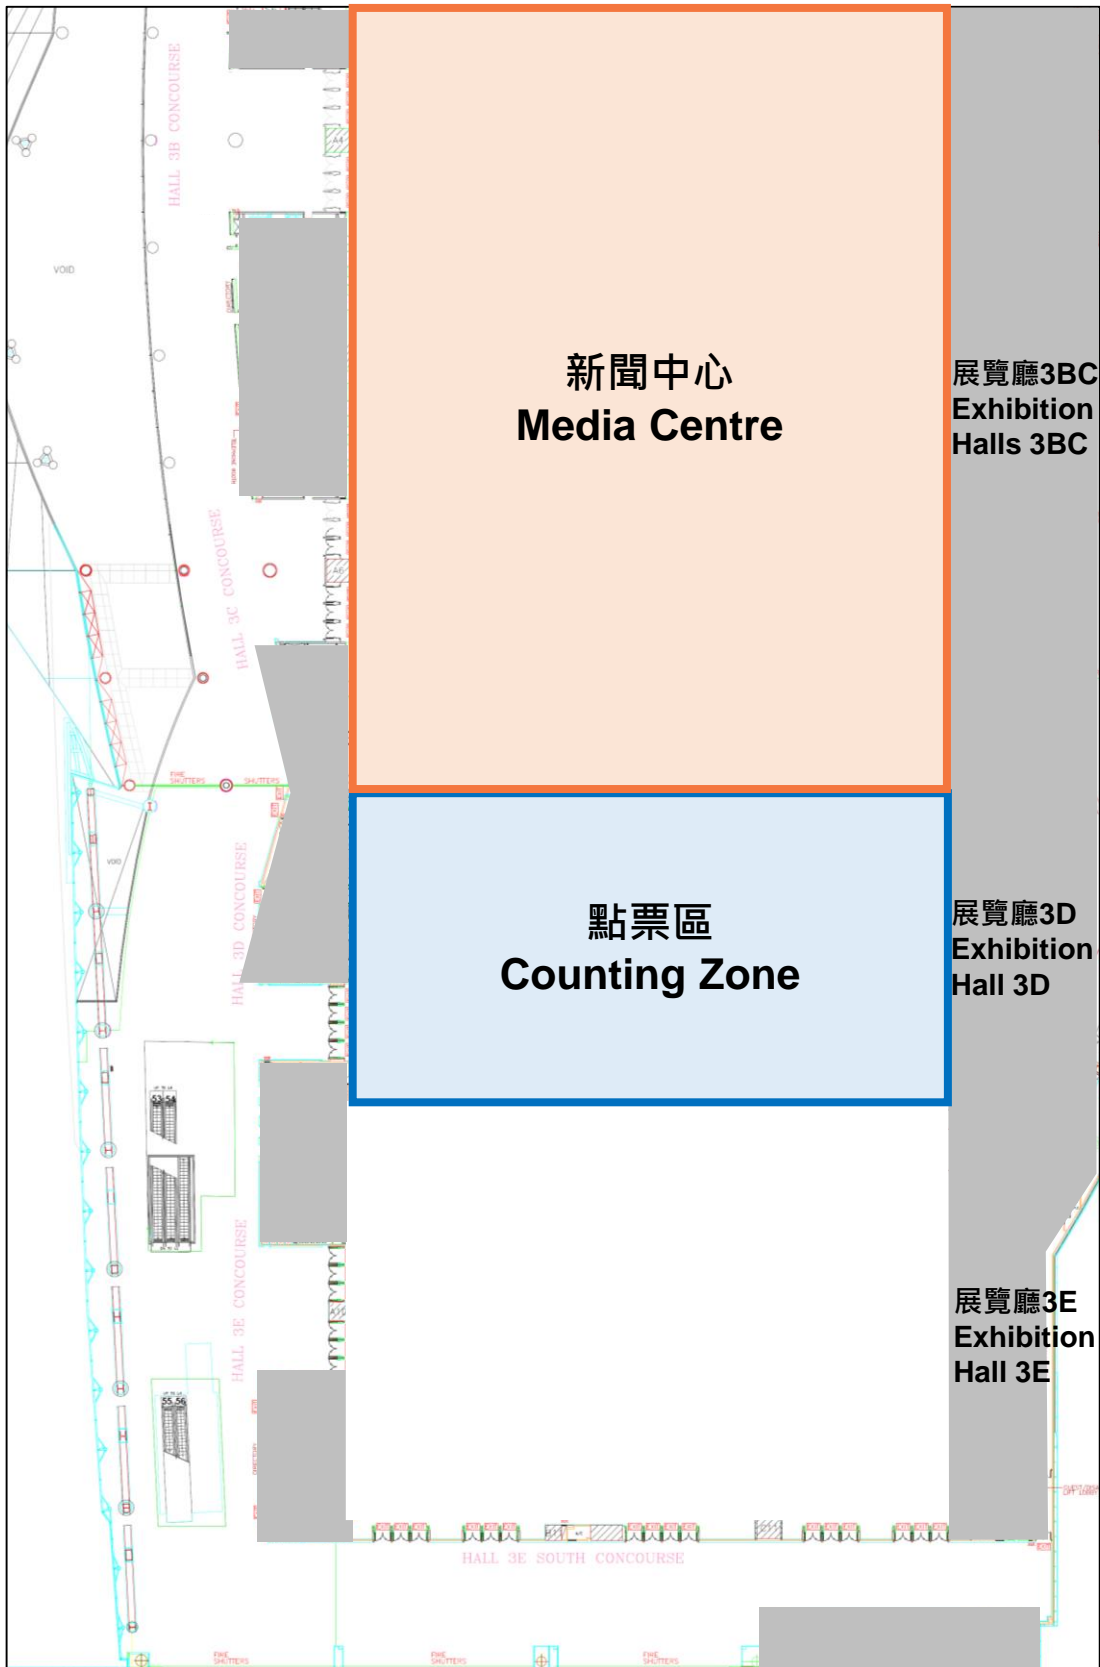

2022年立法會選舉委員會界別補選

2022 Legislative Council Election Committee Constituency By-election

香港會議展覽中心三樓中央點票站 (包括新聞中心) 平面圖

Layout Plan of Central Counting Station (including Media Centre)  
3/F, Hong Kong Convention and Exhibition Centre

2022年立法會選舉委員會界別補選

2022 Legislative Council Election Committee Constituency By-election

香港會議展覽中心四樓中央點票站 (包括新聞中心) 平面圖

Layout Plan of Central Counting Station (including Media Centre)

4/F, Hong Kong Convention and Exhibition Centre