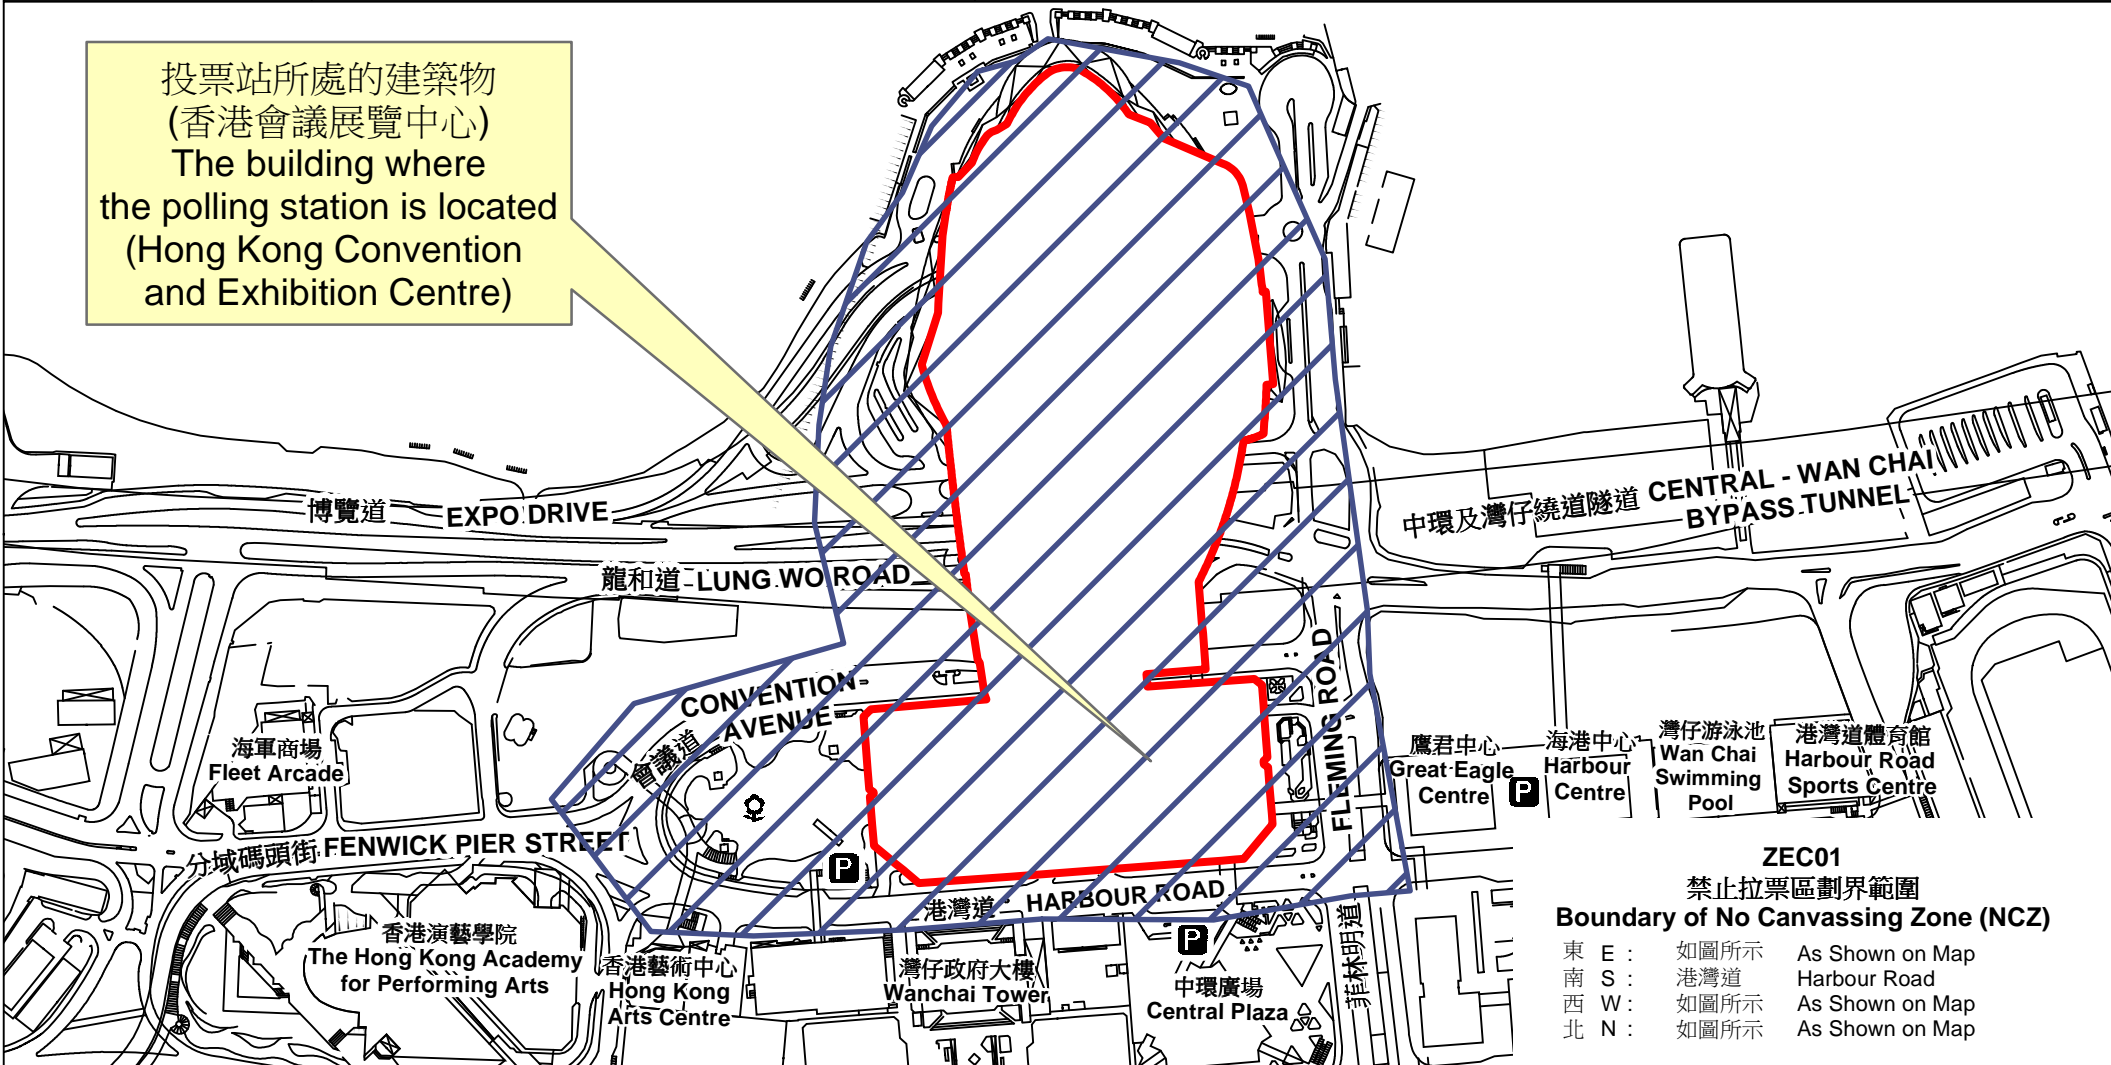

投票站位置圖和禁止拉票區 Polling Station - Location Plan & No Canvassing Zone

<p>投票站編號 Polling Station Code</p> <p>ZEC01</p>	<p>2021年立法會換屆選舉 2021 Legislative Council General Election</p> <p>選舉委員會界別 ELECTION COMMITTEE CONSTITUENCY</p>	<p>名稱及地址 Name & Address</p> <p>香港會議展覽中心 香港灣仔博覽道1號香港會議展覽中心一樓會議廳 Hong Kong Convention and Exhibition Centre Convention Hall, 1/F Hong Kong Convention and Exhibition Centre, 1 Expo Drive, Wan Chai, Hong Kong</p>
---	---	--

 禁止拉票區
No Canvassing Zone