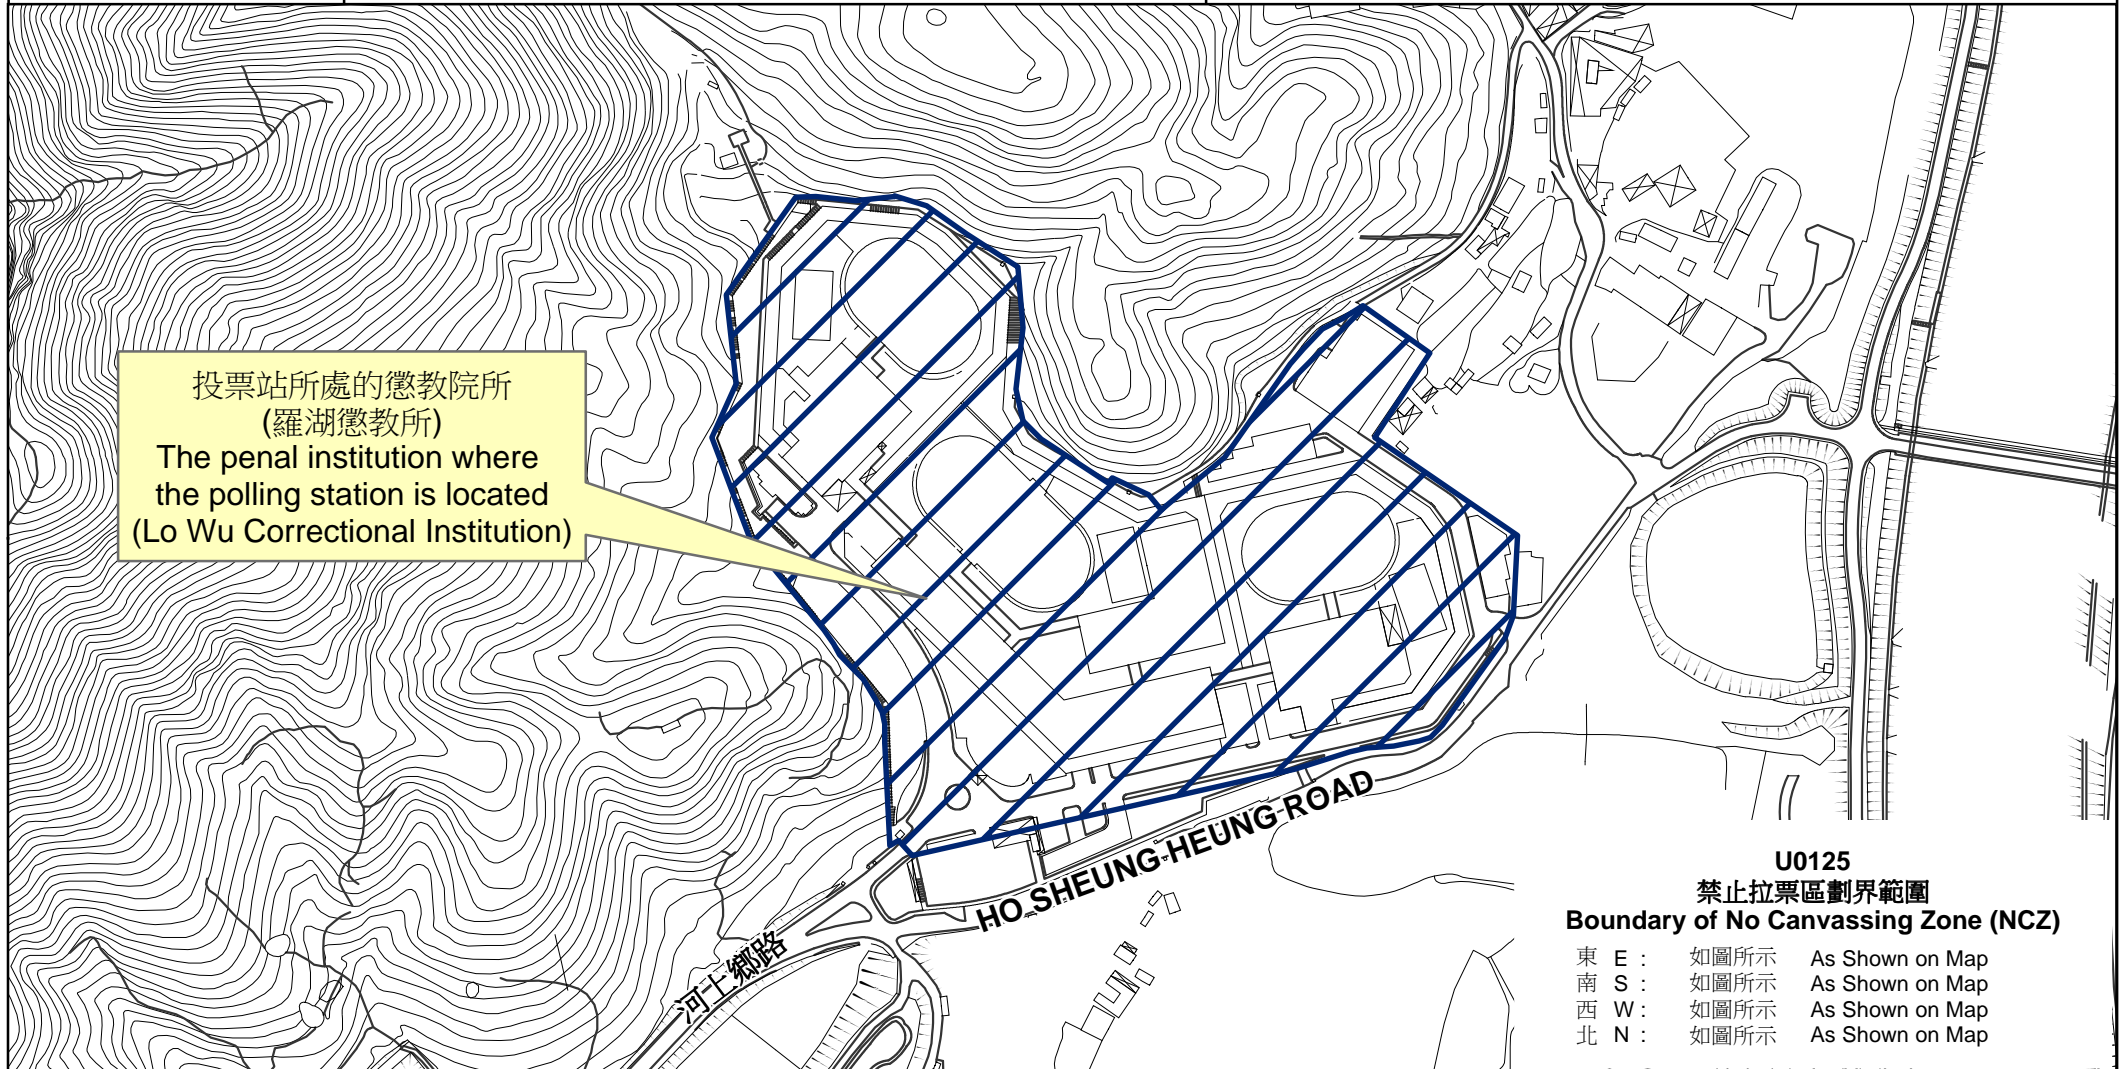

專用投票站位置圖和禁止拉票區 **Dedicated Polling Station - Location Plan & No Canvassing Zone**

專用投票站編號
Dedicated Polling
Station Code

U0125

選舉名稱
Name of Election

2021 年立法會換屆選舉
2021 Legislative Council General Election

名稱及地址
Name & Address

羅湖懲教所
新界上水河上鄉路163號
Lo Wu Correctional Institution
163 Ho Sheung Heung Road, Sheung Shui,
New Territories

 禁止拉票區
No Canvassing Zone