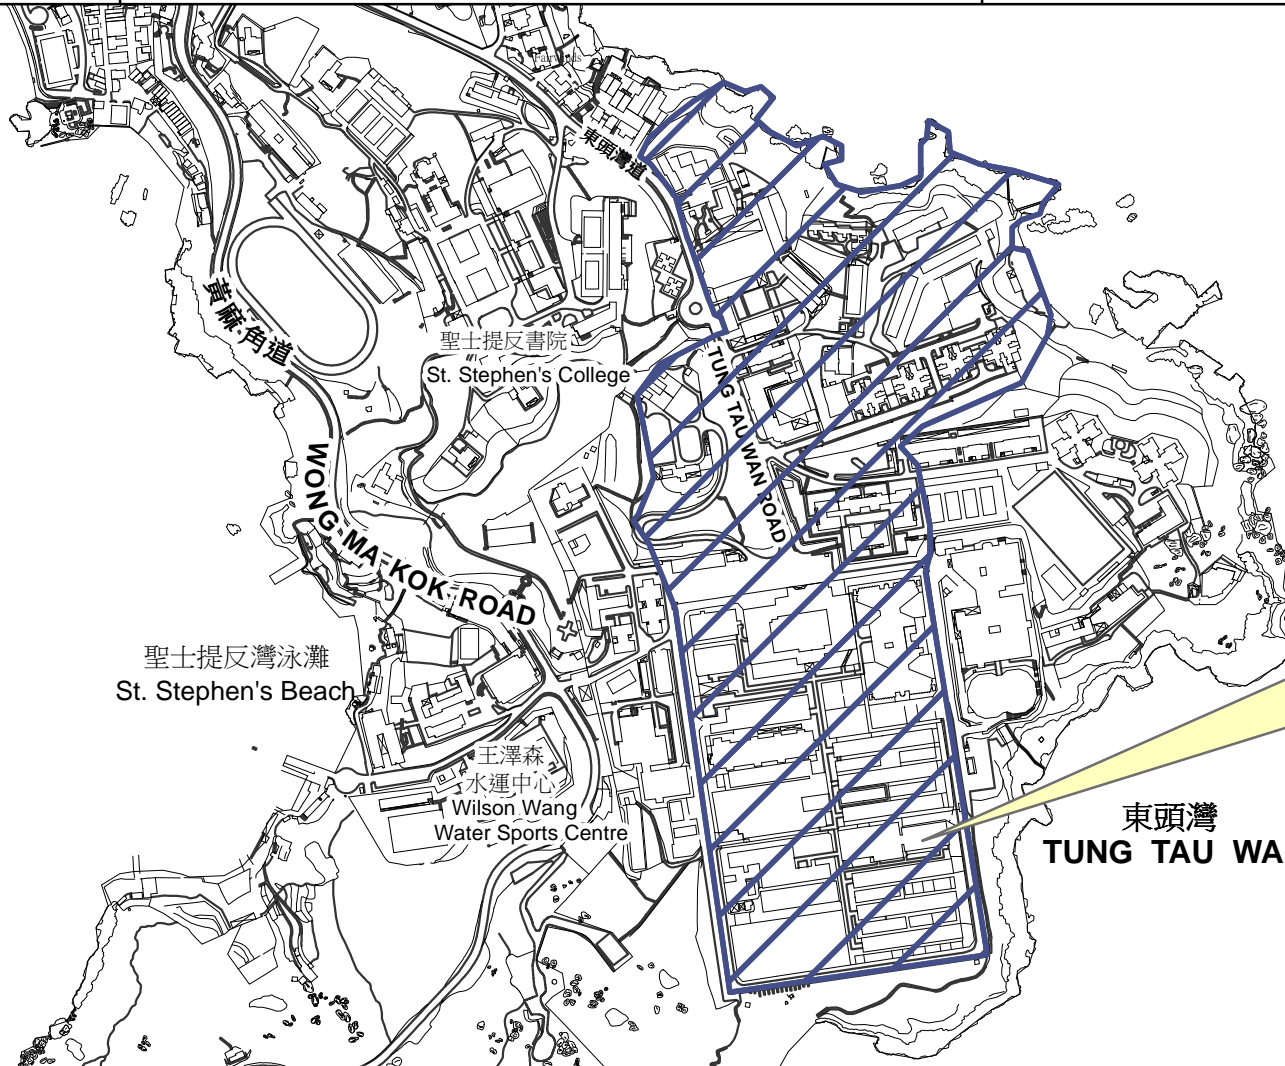

專用投票站位置圖和禁止拉票區 **Dedicated Polling Station - Location Plan & No Canvassing Zone**

專用投票站編號
Dedicated Polling
Station Code

U0116

選舉名稱
Name of Election

**2021 年立法會換屆選舉
2021 Legislative Council General Election**

名稱及地址
Name & Address

赤柱監獄
香港赤柱東頭灣道99號
Stanley Prison
99 Tung Tau Wan Road, Stanley, Hong Kong

投票站所處的懲教院所
(赤柱監獄)
The penal institution where
the polling station is located
(Stanley Prison)

U0116
禁止拉票區劃界範圍
Boundary of No Canvassing Zone (NCZ)

東 E : 如圖所示 As Shown on Map
南 S : 如圖所示 As Shown on Map
西 W : 如圖所示 As Shown on Map
北 N : 如圖所示 As Shown on Map

禁止拉票區
No Canvassing Zone