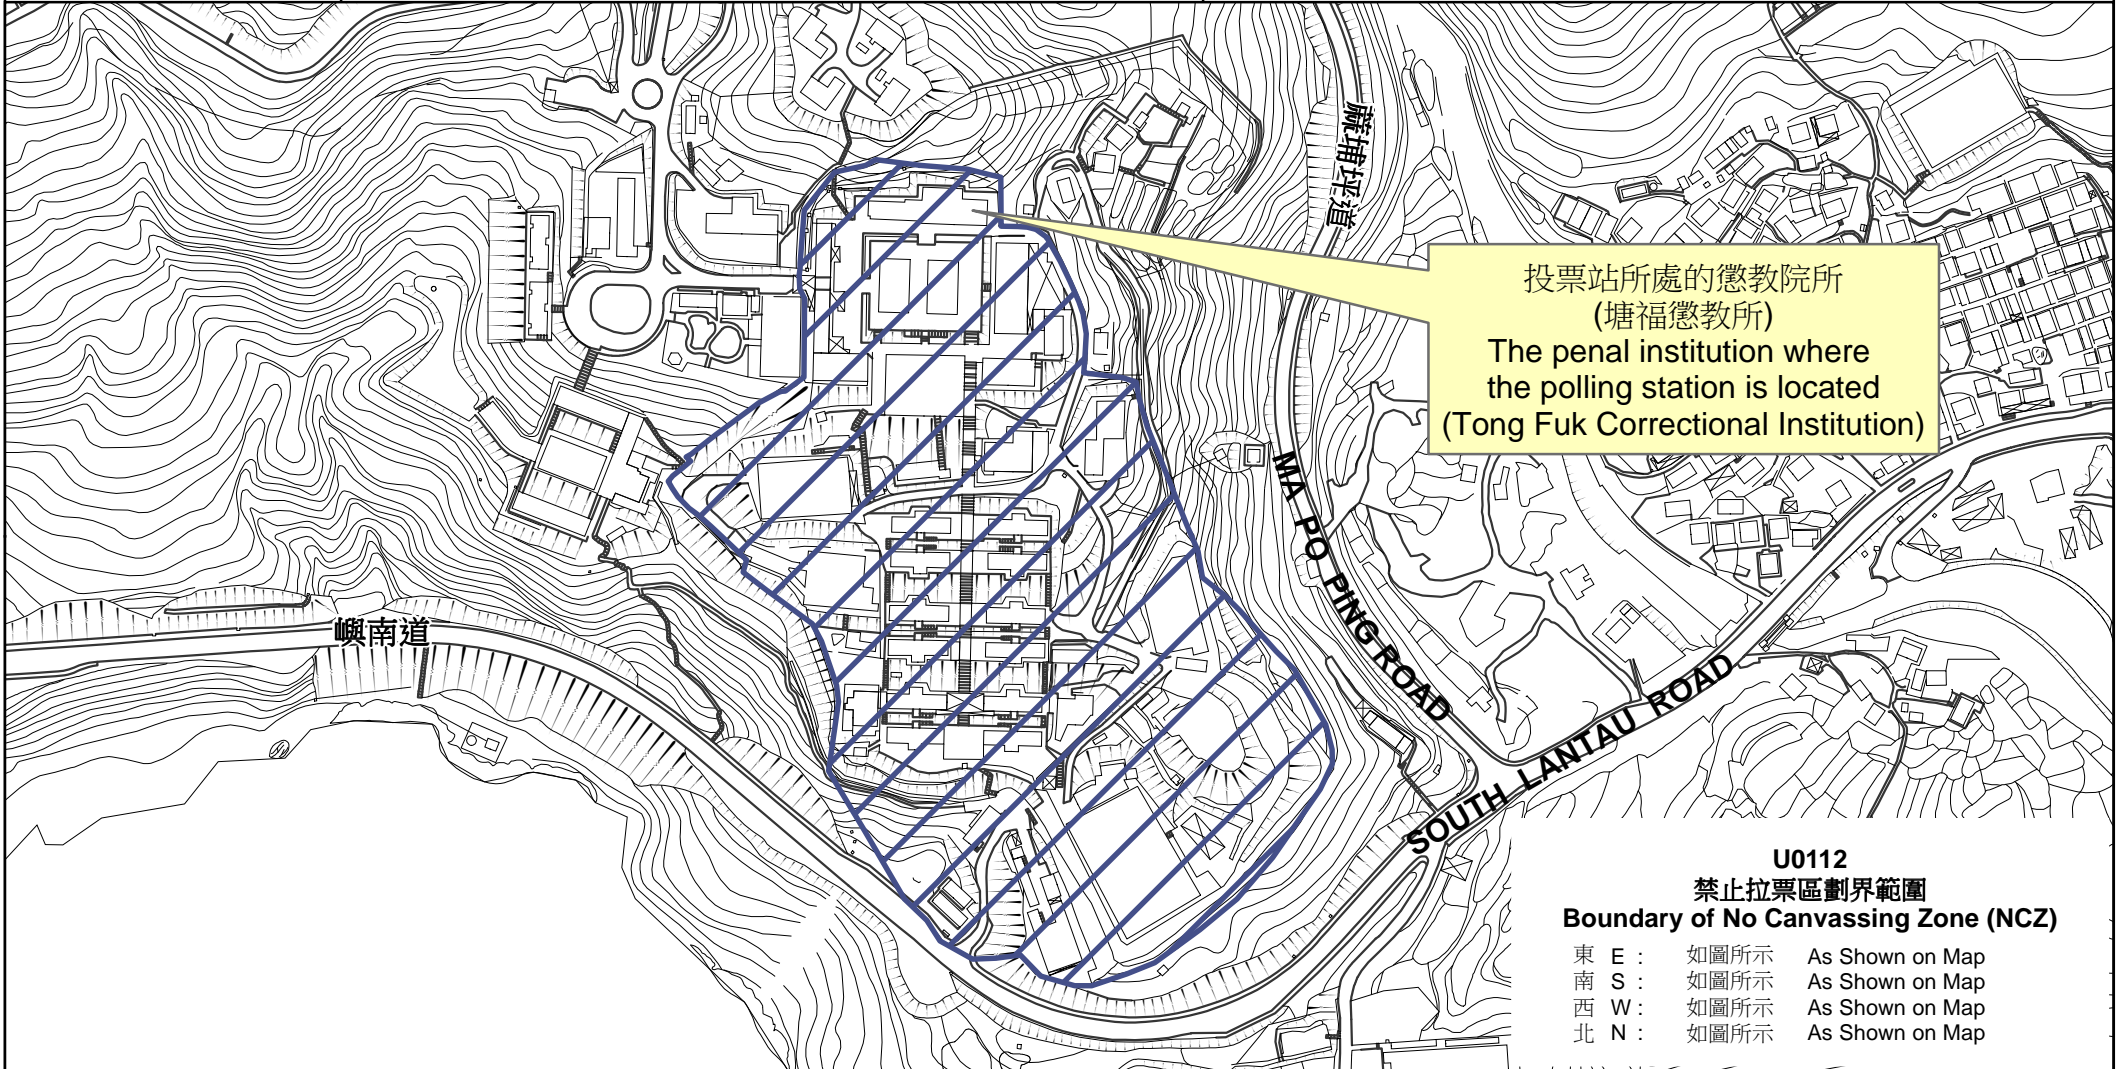

專用投票站位置圖和禁止拉票區 **Dedicated Polling Station - Location Plan & No Canvassing Zone**

<p>專用投票站編號 Dedicated Polling Station Code</p> <p>U0112</p>	<p>選舉名稱 Name of Election</p> <p>2021 年立法會換屆選舉 2021 Legislative Council General Election</p>	<p>名稱及地址 Name & Address</p> <p>塘福懲教所 大嶼山蘇埔坪道31號 Tong Fuk Correctional Institution 31 Ma Po Ping Road, Lantau Island</p>
---	--	--

U0112
禁止拉票區劃界範圍
Boundary of No Canvassing Zone (NCZ)

東 E :	如圖所示	As Shown on Map
南 S :	如圖所示	As Shown on Map
西 W :	如圖所示	As Shown on Map
北 N :	如圖所示	As Shown on Map

 禁止拉票區
No Canvassing Zone