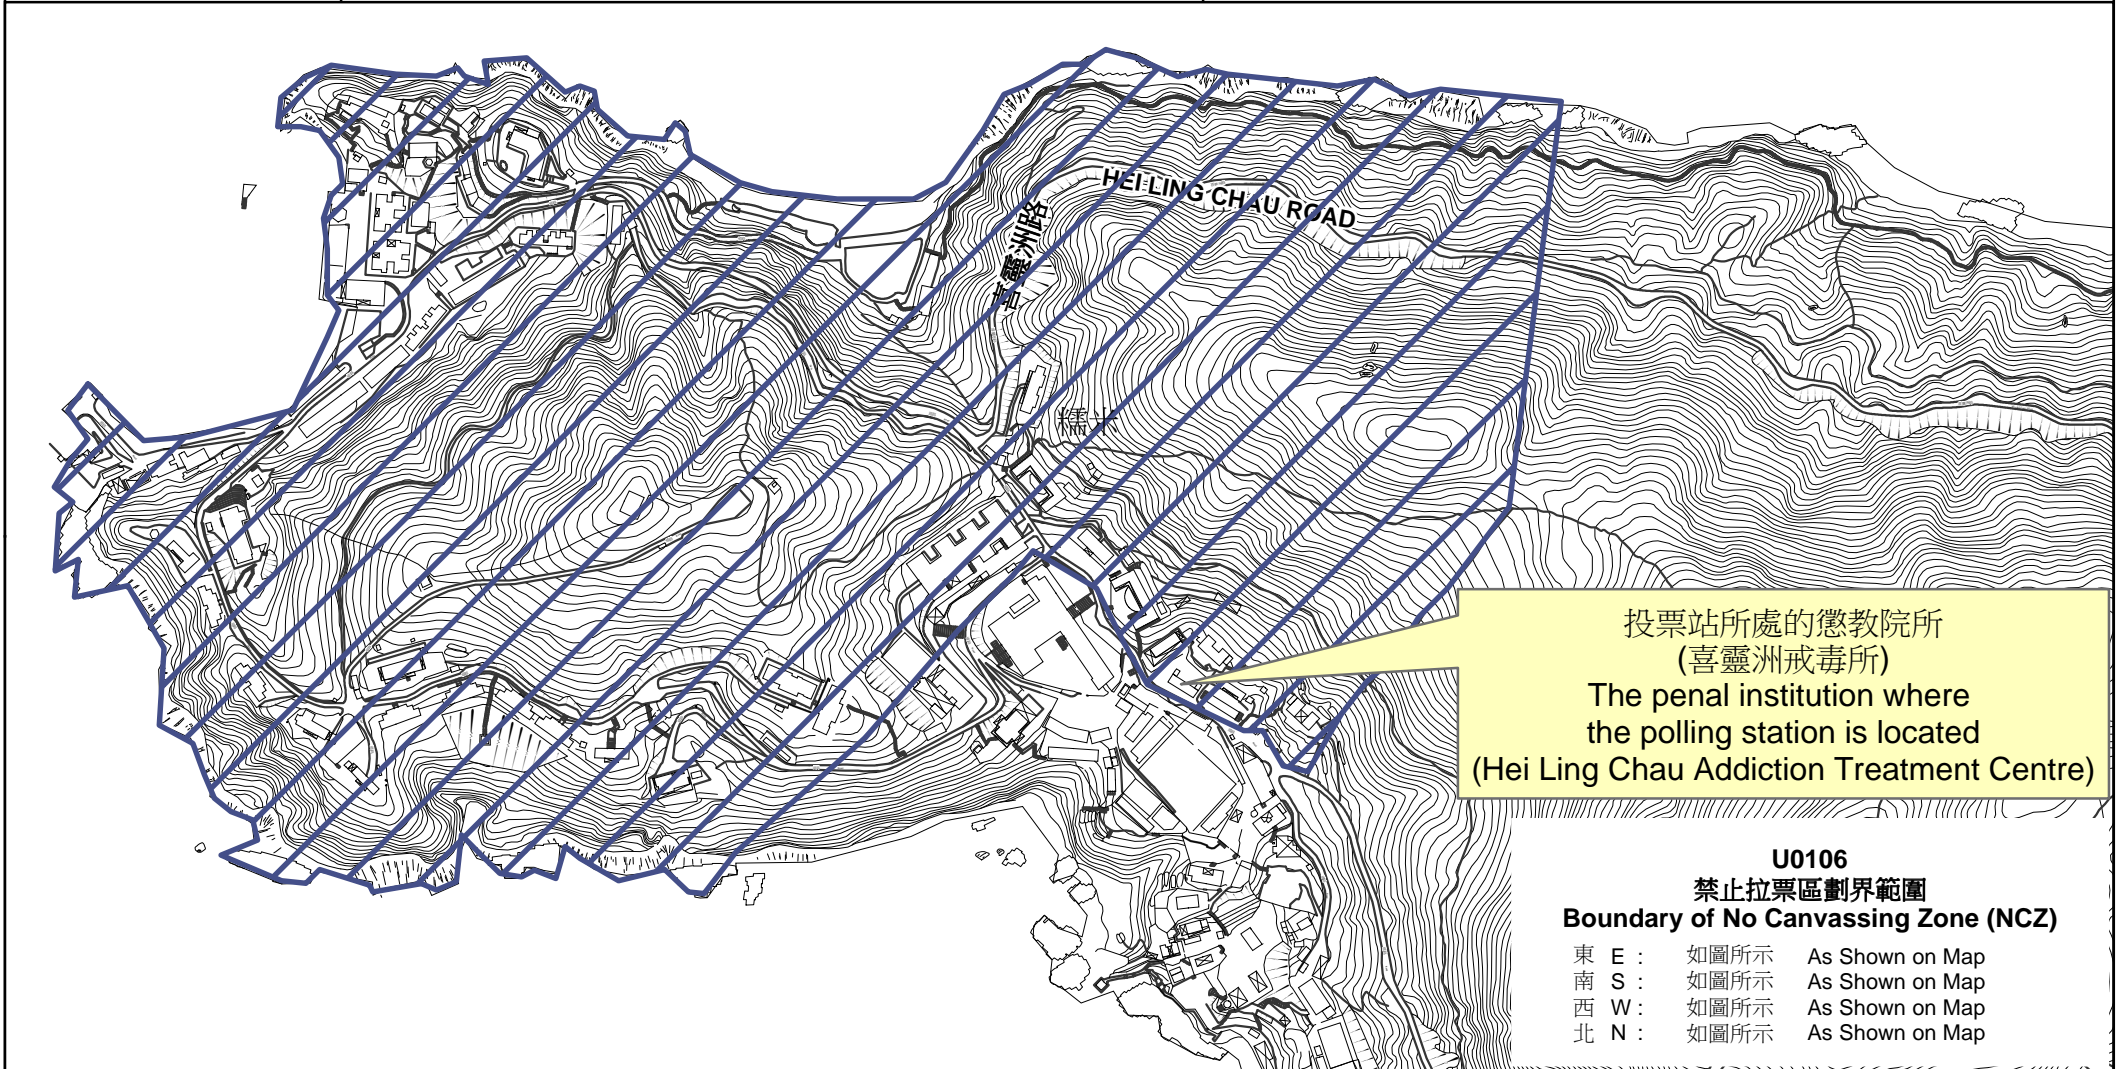

專用投票站位置圖和禁止拉票區 **Dedicated Polling Station - Location Plan & No Canvassing Zone**

<u>專用投票站編號</u> Dedicated Polling Station Code	<u>選舉名稱</u> Name of Election	<u>名稱及地址</u> Name & Address
U0106	2021 年立法會換屆選舉 2021 Legislative Council General Election	喜靈洲戒毒所 喜靈洲 Hei Ling Chau Addiction Treatment Centre Hei Ling Chau Island

 禁止拉票區
No Canvassing Zone