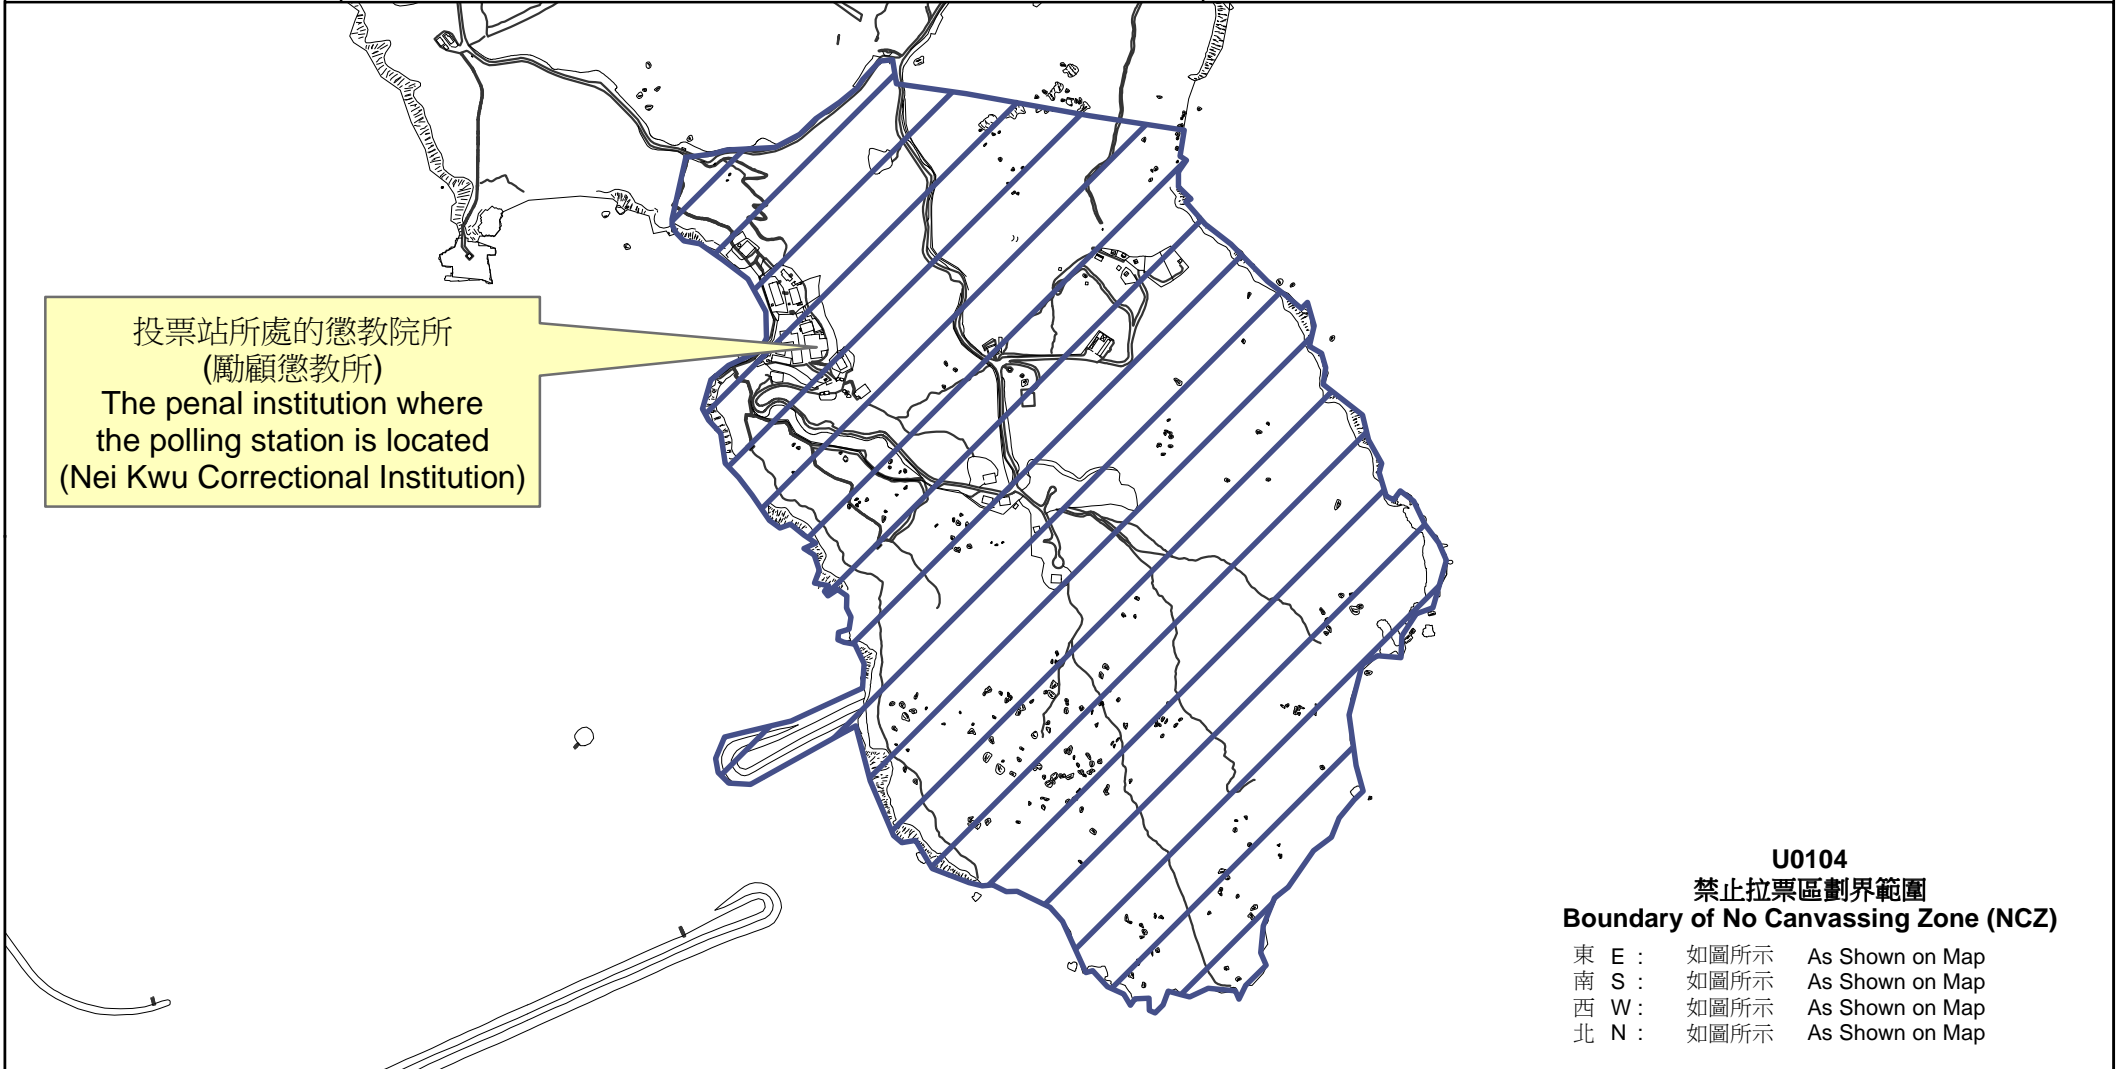

專用投票站位置圖和禁止拉票區 **Dedicated Polling Station - Location Plan & No Canvassing Zone**

<u>專用投票站編號</u> Dedicated Polling Station Code  <b>U0104</b>	<u>選舉名稱</u> Name of Election  <b>2021 年立法會換屆選舉</b> <b>2021 Legislative Council General Election</b>	<u>名稱及地址</u> Name & Address  <b>勵顧懲教所</b> <b>喜靈洲</b> <b>Nei Kwu Correctional Institution</b> <b>Hei Ling Chau Island</b>
---	---	--

 禁止拉票區  
 No Canvassing Zone