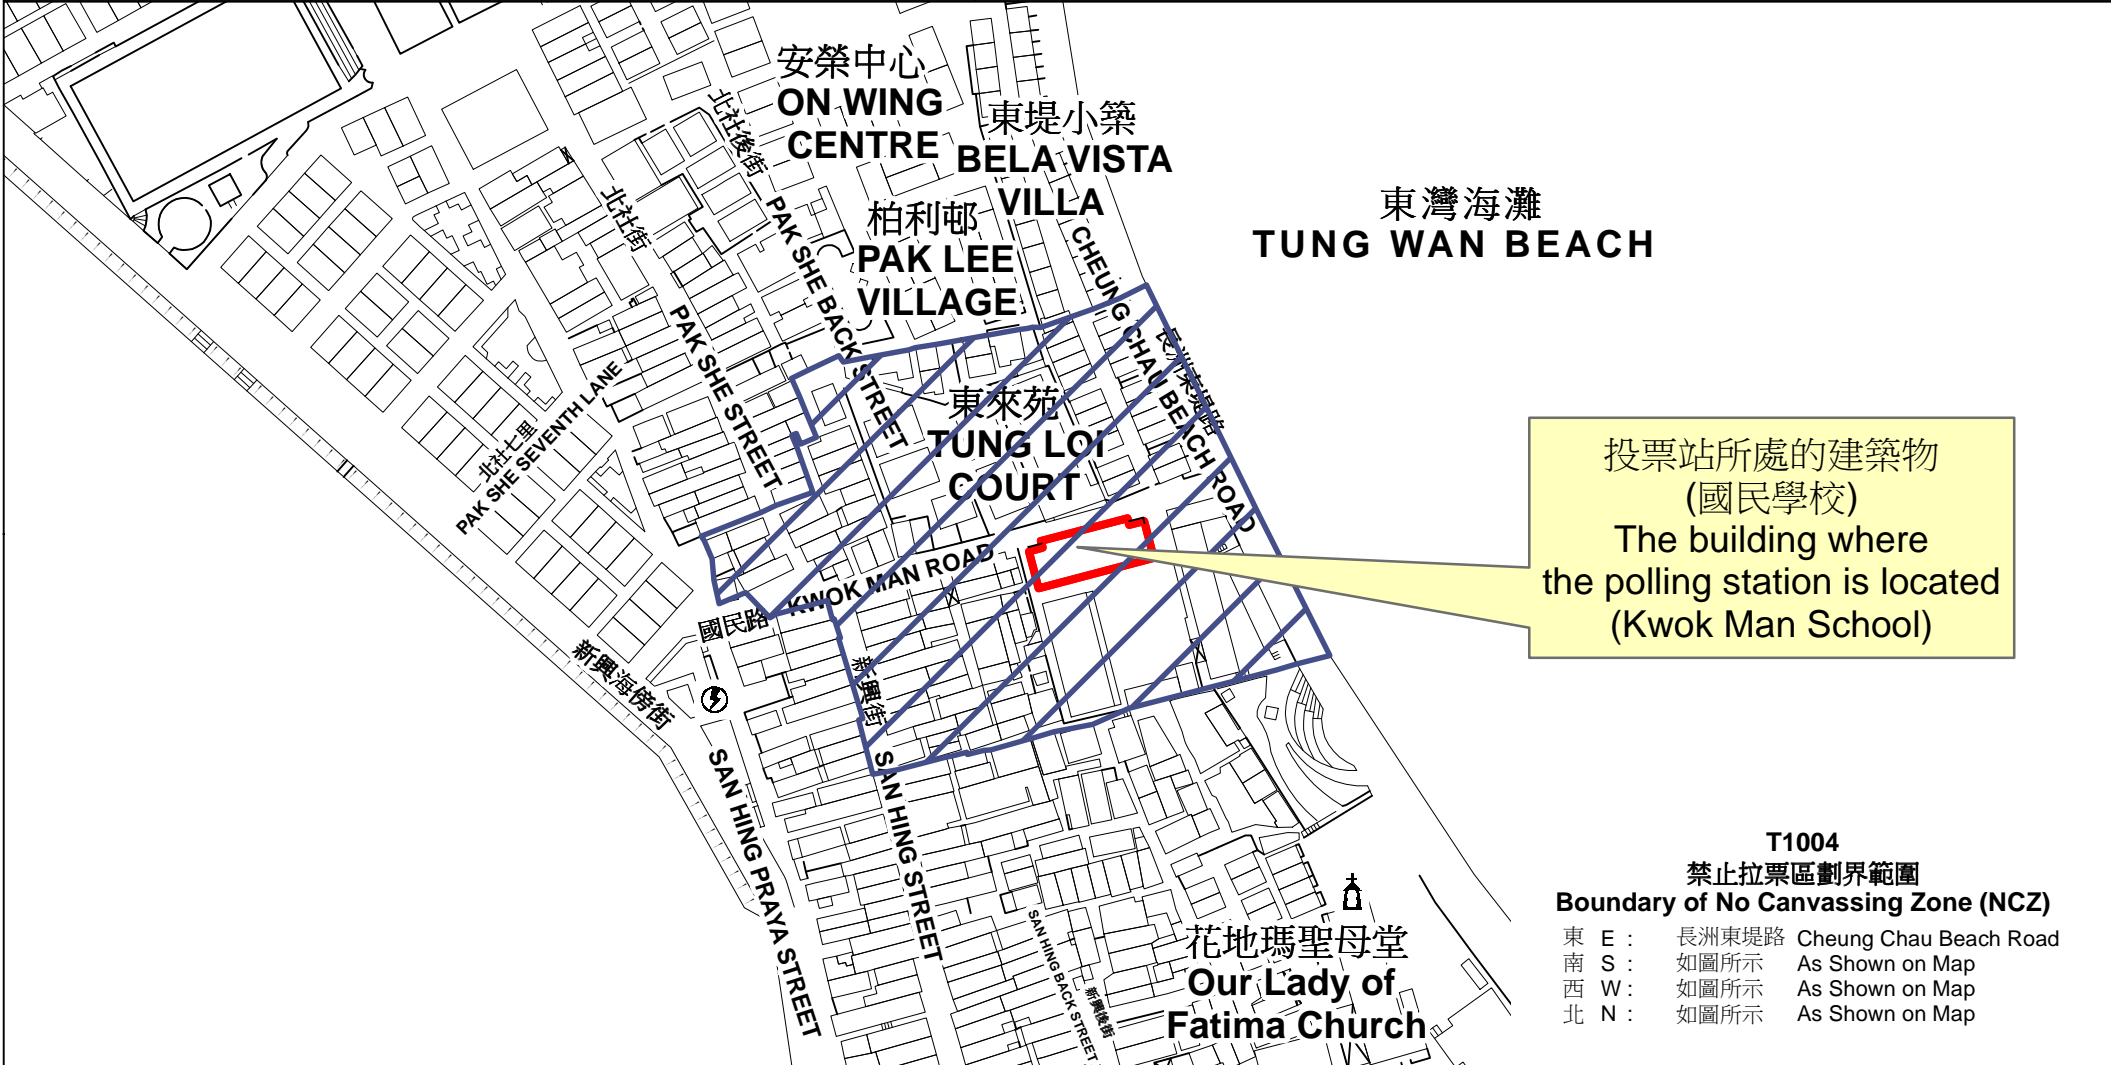

投票站位置圖和禁止拉票區 Polling Station - Location Plan & No Canvassing Zone

投票站編號 Polling Station Code  <b>T1004</b>	2021年立法會換屆選舉地方選區編號及名稱 Code & Name of Geographical Constituency for 2021 Legislative Council General Election  <b>LC2</b> 香港島西 <b>HONG KONG ISLAND WEST</b>	名稱及地址 Name & Address  國民學校 新界長洲國民路30號地下 <b>Kwok Man School</b> G/F, 30 Kwok Man Road, Cheung Chau, New Territories
---	--	--

投票站所處的建築物  
(國民學校)  
The building where  
the polling station is located  
(Kwok Man School)

**T1004**  
**禁止拉票區劃界範圍**  
**Boundary of No Canvassing Zone (NCZ)**  
 東 E : 長洲東堤路 Cheung Chau Beach Road  
 南 S : 如圖所示 As Shown on Map  
 西 W : 如圖所示 As Shown on Map  
 北 N : 如圖所示 As Shown on Map

 禁止拉票區  
No Canvassing Zone