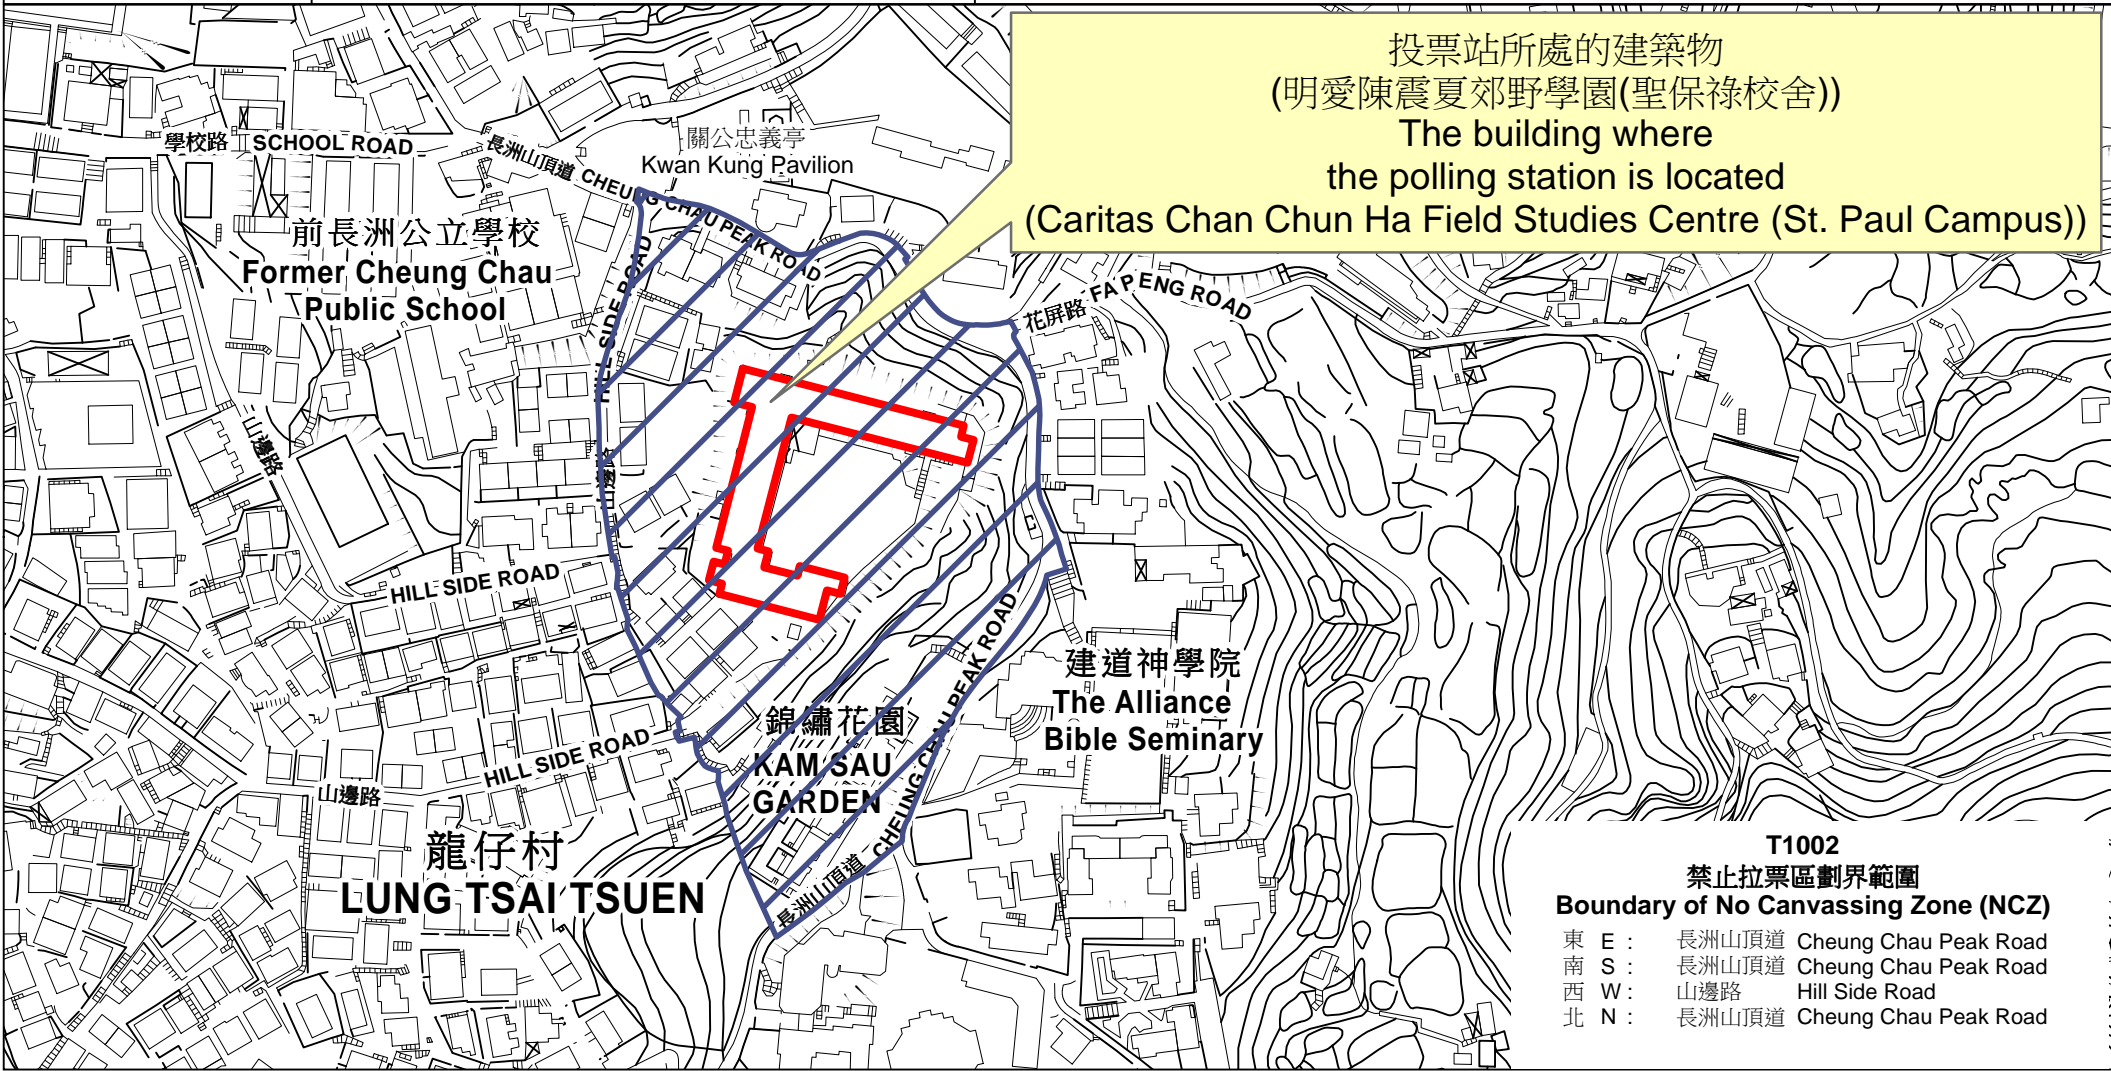

投票站位置圖和禁止拉票區 Polling Station - Location Plan & No Canvassing Zone

<p>投票站編號 Polling Station Code</p> <p>T1002</p>	<p>2021年立法會換屆選舉地方選區編號及名稱 Code & Name of Geographical Constituency for 2021 Legislative Council General Election</p> <p>LC2 香港島西 HONG KONG ISLAND WEST</p>	<p>名稱及地址 Name & Address</p> <p>明愛陳震夏郊野學園(聖保祿校舍) 新界長洲長洲地段1139號龍仔村地下 Caritas Chan Chun Ha Field Studies Centre (St. Paul Campus) G/F, C.C. Lot No.1139, Lung Tsai Tsuen, Cheung Chau, New Territories</p>
---	---	--

 禁止拉票區
No Canvassing Zone