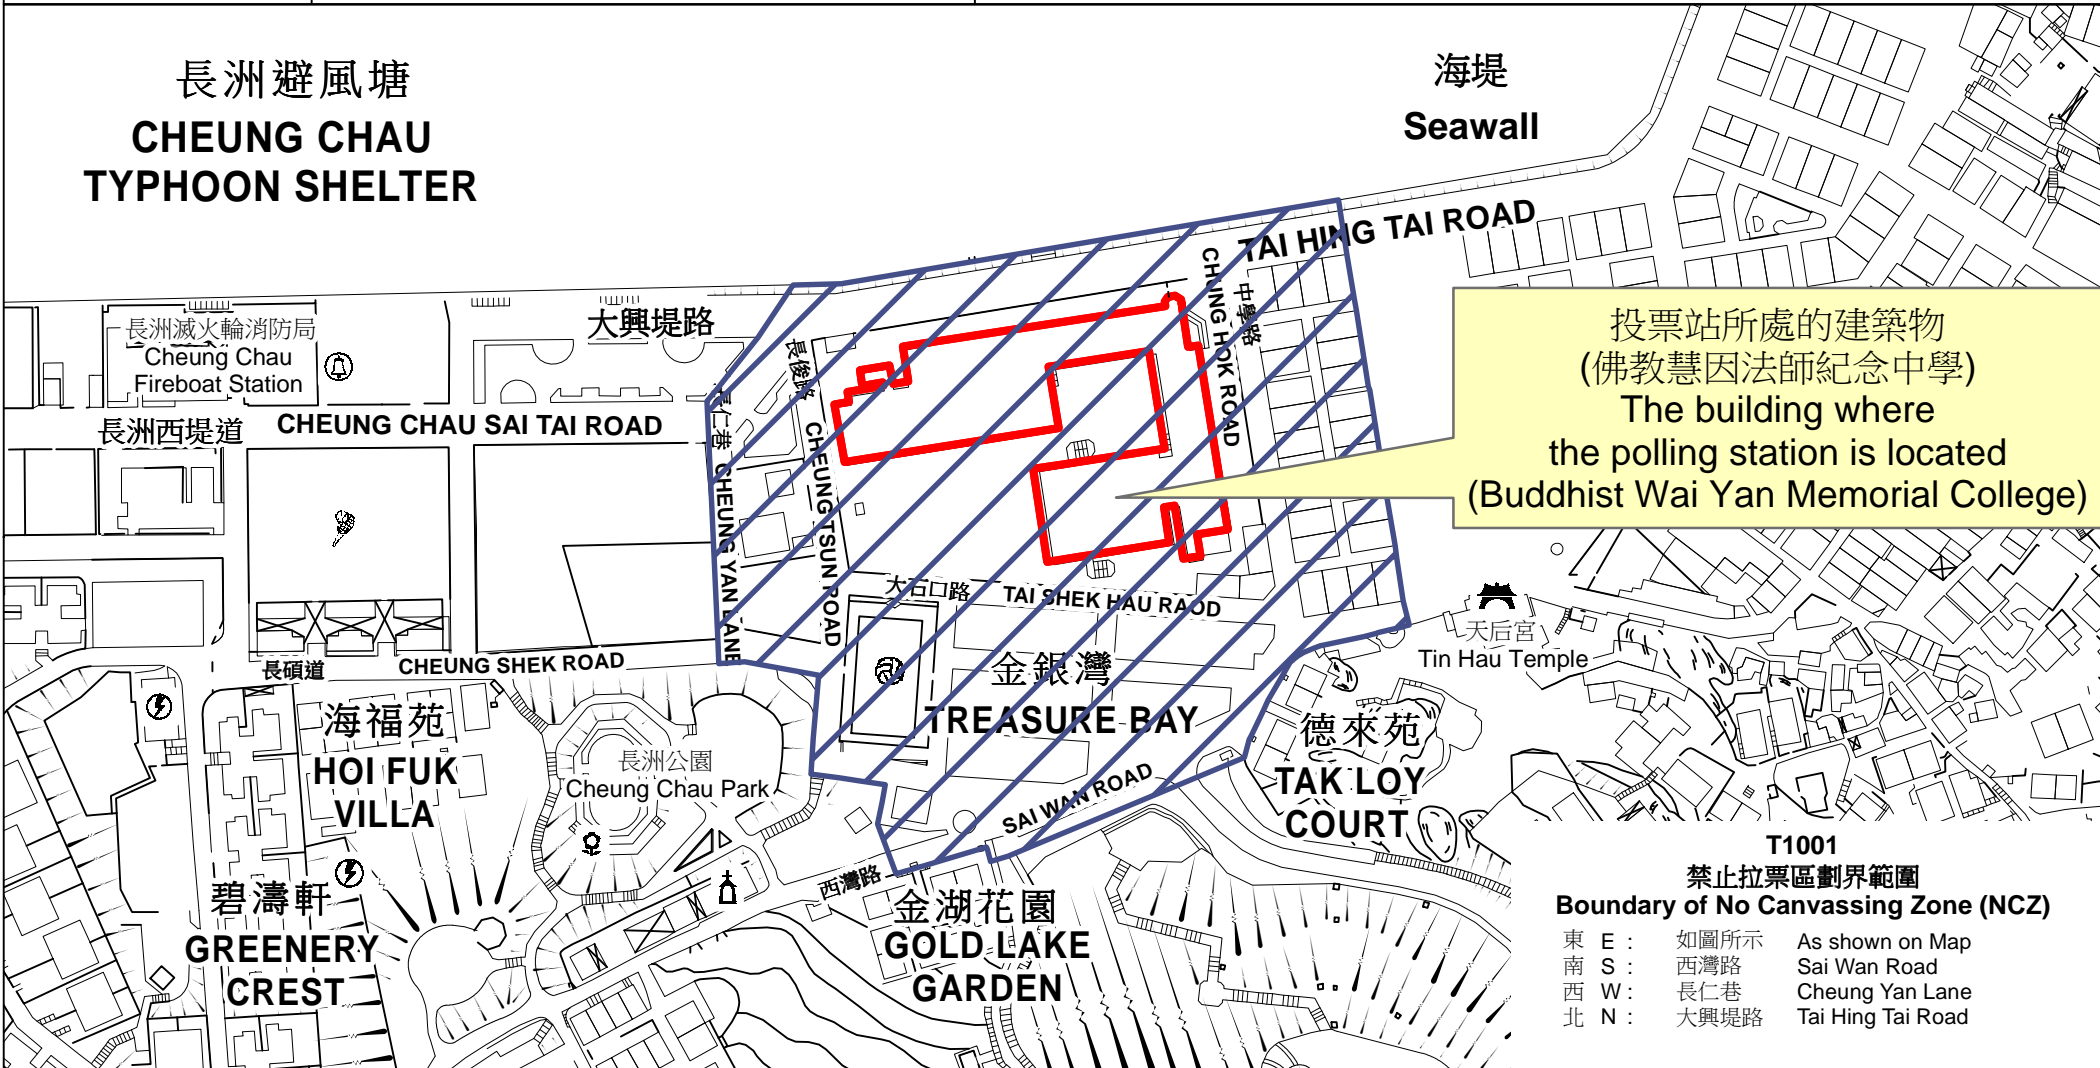

投票站位置圖和禁止拉票區 Polling Station - Location Plan & No Canvassing Zone

<p>投票站編號 Polling Station Code</p> <p>T1001</p>	<p>2021年立法會換屆選舉地方選區編號及名稱 Code & Name of Geographical Constituency for 2021 Legislative Council General Election</p> <p>LC2 香港島西 HONG KONG ISLAND WEST</p>	<p>名稱及地址 Name & Address</p> <p>佛教慧因法師紀念中學 新界長洲大興堤路25號2樓 Buddhist Wai Yan Memorial College 2/F, 25 Tai Hing Tai Road, Cheung Chau, New Territories</p>
---	---	--

 禁止拉票區
No Canvassing Zone