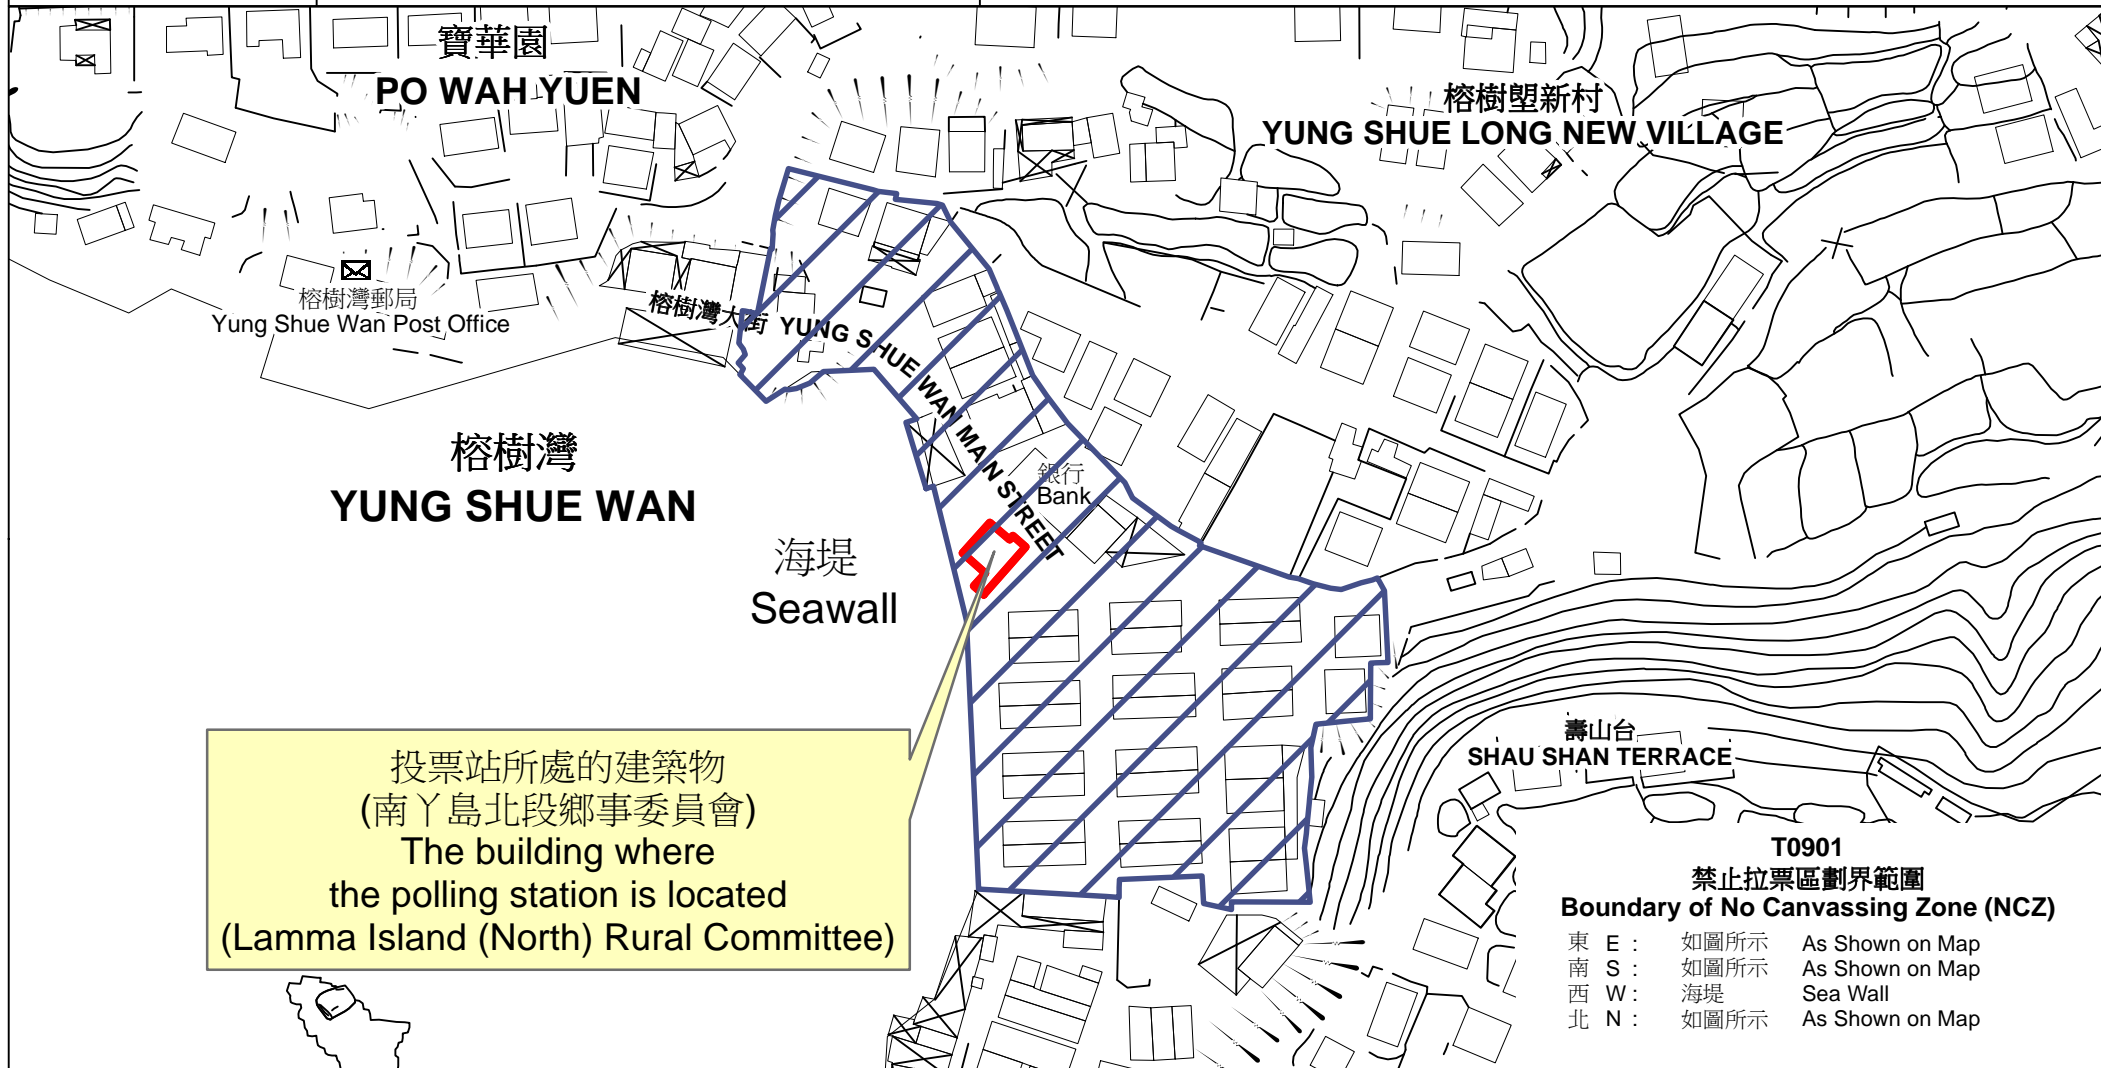

投票站位置圖和禁止拉票區 Polling Station - Location Plan & No Canvassing Zone

投票站編號 Polling Station Code	2021年立法會換屆選舉地方選區編號及名稱 Code & Name of Geographical Constituency for 2021 Legislative Council General Election	名稱及地址 Name & Address
T0901	LC2 香港島西 HONG KONG ISLAND WEST	南丫島北段鄉事委員會 新界南丫島北段榕樹灣大街21號地下 Lamma Island (North) Rural Committee G/F, 21 Yung Shue Wan Main Street, Lamma Island, New Territories

禁止拉票區
No Canvassing Zone