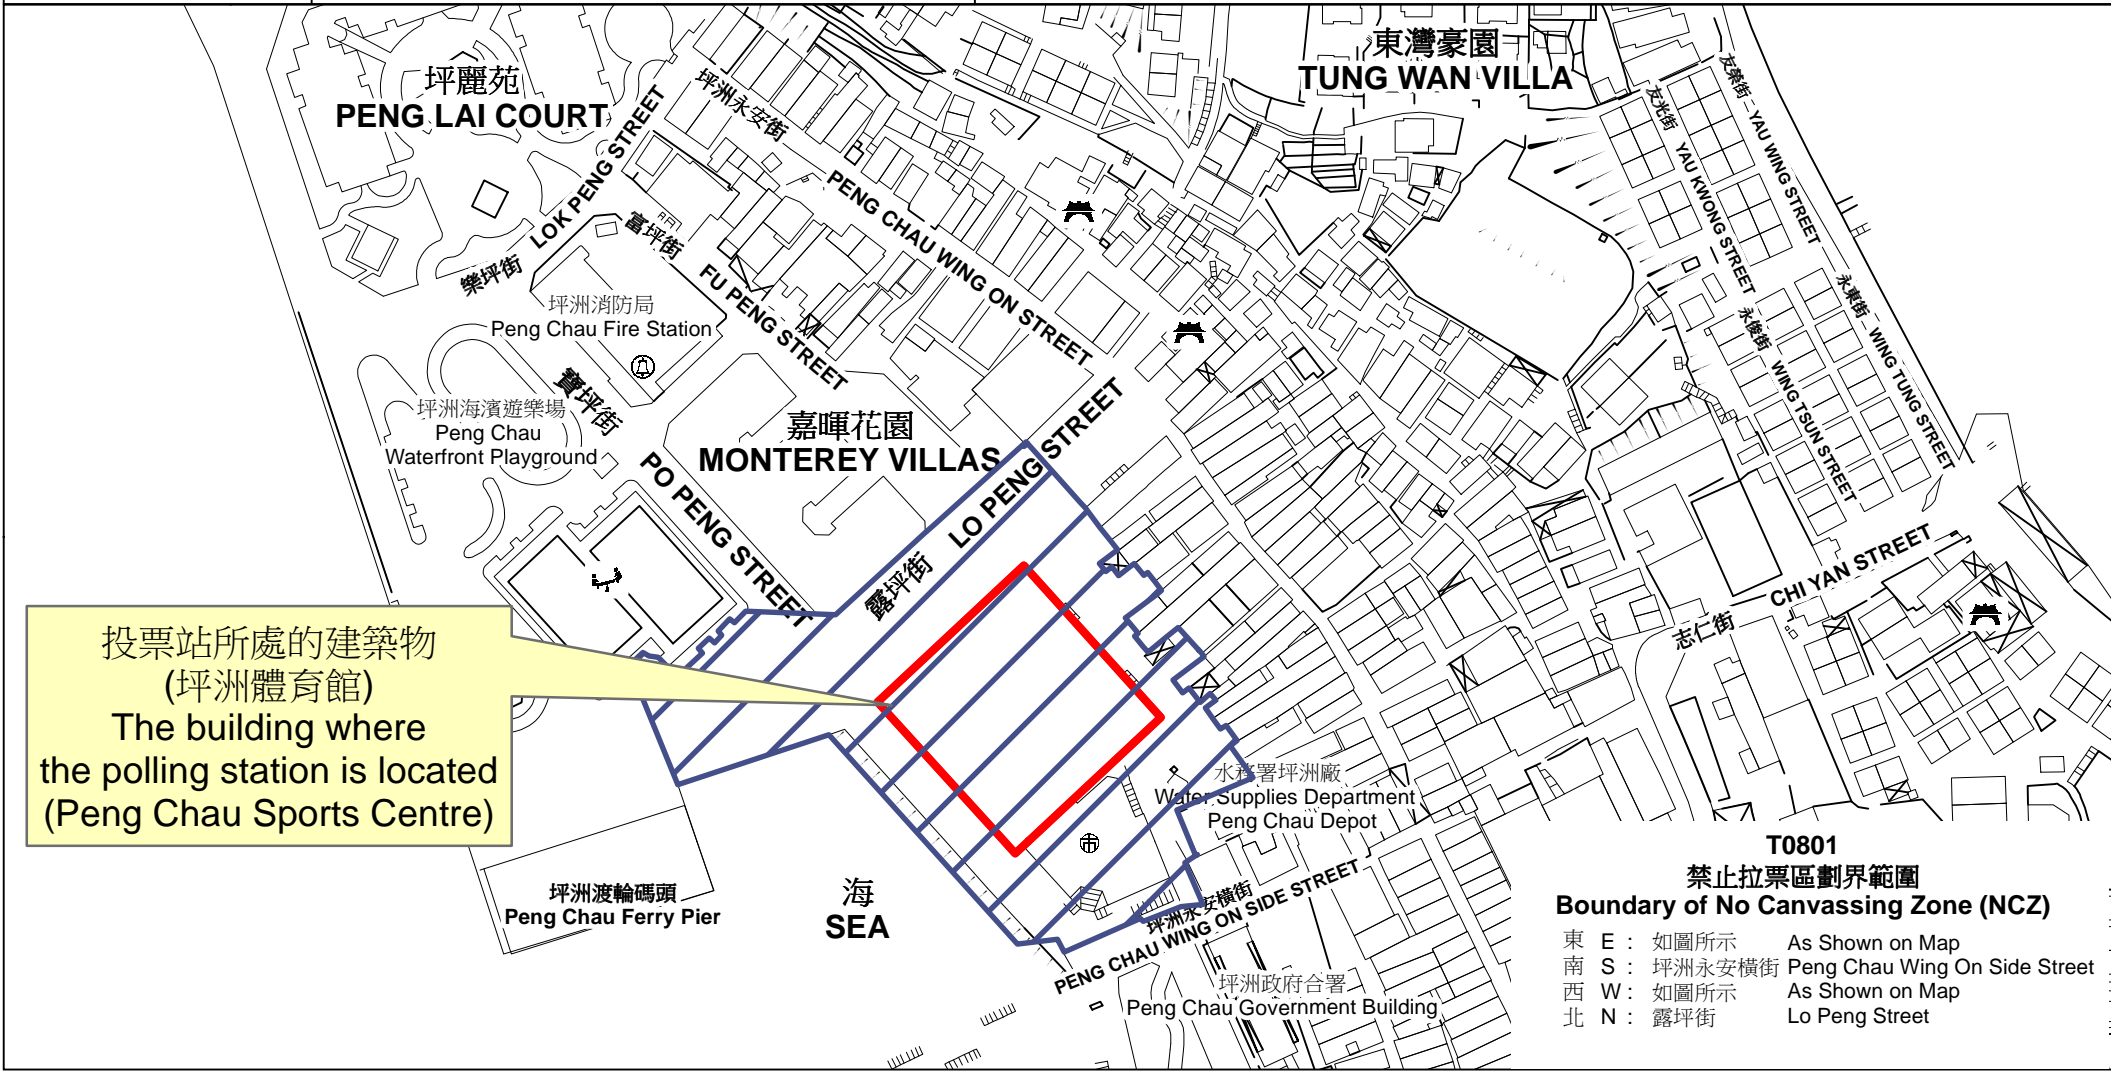

投票站位置圖和禁止拉票區 Polling Station - Location Plan & No Canvassing Zone

| 投票站編號 Polling Station Code | 2021年立法會換屆選舉地方選區編號及名稱 Code & Name of Geographical Constituency for 2021 Legislative Council General Election | 名稱及地址 Name & Address |
|-------------------------------|--------------------------------------------------------------------------------------------------------------------|-------------------------------------------------------------------------------------------------------------------------------------------------------------|
| T0801 | LC2 香港島西 HONG KONG ISLAND WEST | 坪洲體育館 新界坪洲寶坪街6號坪洲市政大廈地下 Peng Chau Sports Centre G/F, Peng Chau Municipal Services Building, 6 Po Peng Street, Peng Chau, New Territories |

投票站所處的建築物
(坪洲體育館)
The building where
the polling station is located
(Peng Chau Sports Centre)

T0801
禁止拉票區劃界範圍
Boundary of No Canvassing Zone (NCZ)
 東 E : 如圖所示 As Shown on Map
 南 S : 坪洲永安橫街 Peng Chau Wing On Side Street
 西 W : 如圖所示 As Shown on Map
 北 N : 露坪街 Lo Peng Street

 禁止拉票區
No Canvassing Zone