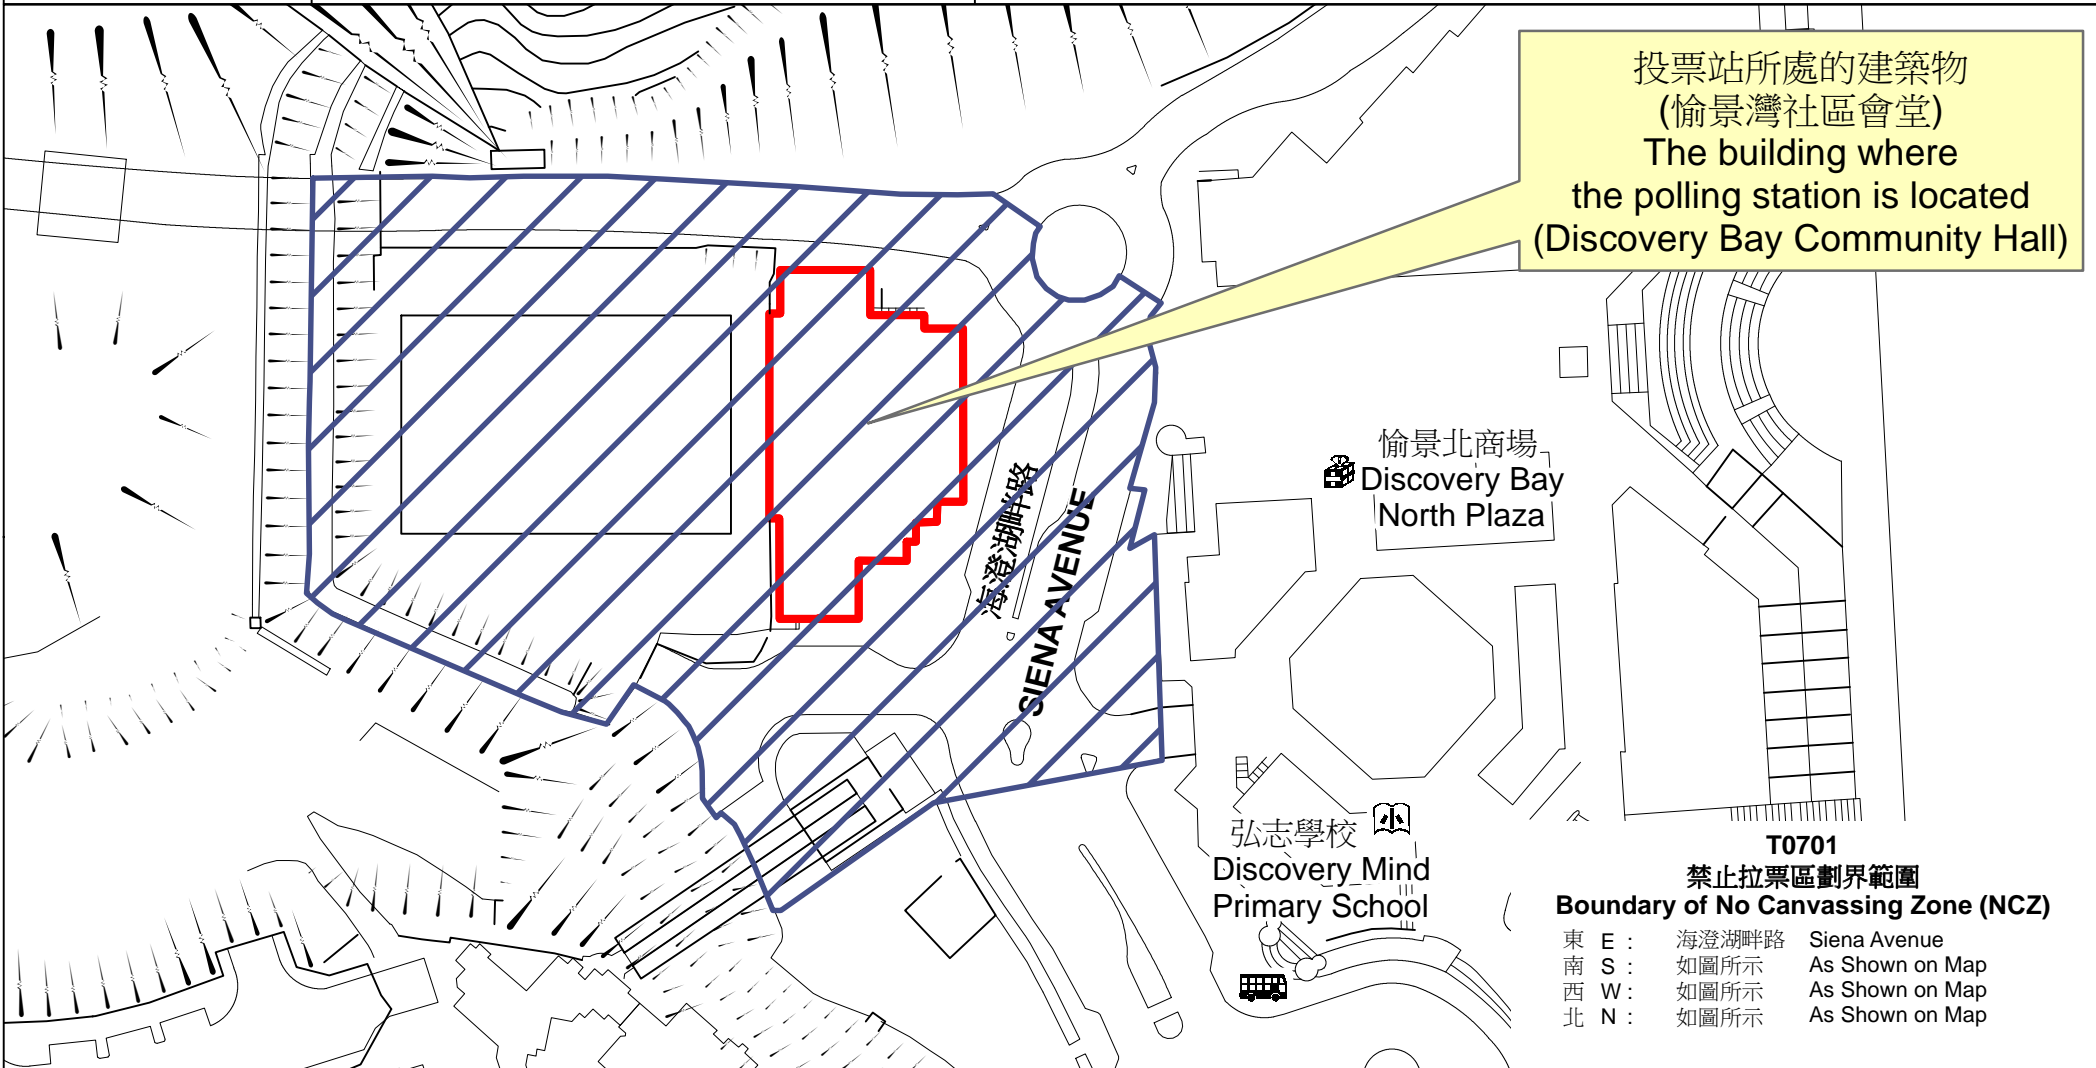

# 投票站位置圖和禁止拉票區 Polling Station - Location Plan & No Canvassing Zone

投票站編號 Polling Station Code  <b>T0701</b>	2021年立法會換屆選舉地方選區編號及名稱 Code & Name of Geographical Constituency for 2021 Legislative Council General Election  <b>LC2</b> 香港島西 <b>HONG KONG ISLAND WEST</b>	名稱及地址 Name & Address  愉景灣社區會堂 新界大嶼山愉景灣海澄湖畔路99號地下 <b>Discovery Bay Community Hall</b> G/F, 99 Siena Avenue, Discovery Bay, Lantau Island, New Territories
---	--	--

投票站所處的建築物  
(愉景灣社區會堂)  
The building where  
the polling station is located  
(Discovery Bay Community Hall)

**T0701**  
**禁止拉票區劃界範圍**  
**Boundary of No Canvassing Zone (NCZ)**  
 東 E : 海澄湖畔路 Siena Avenue  
 南 S : 如圖所示 As Shown on Map  
 西 W : 如圖所示 As Shown on Map  
 北 N : 如圖所示 As Shown on Map

 禁止拉票區  
No Canvassing Zone