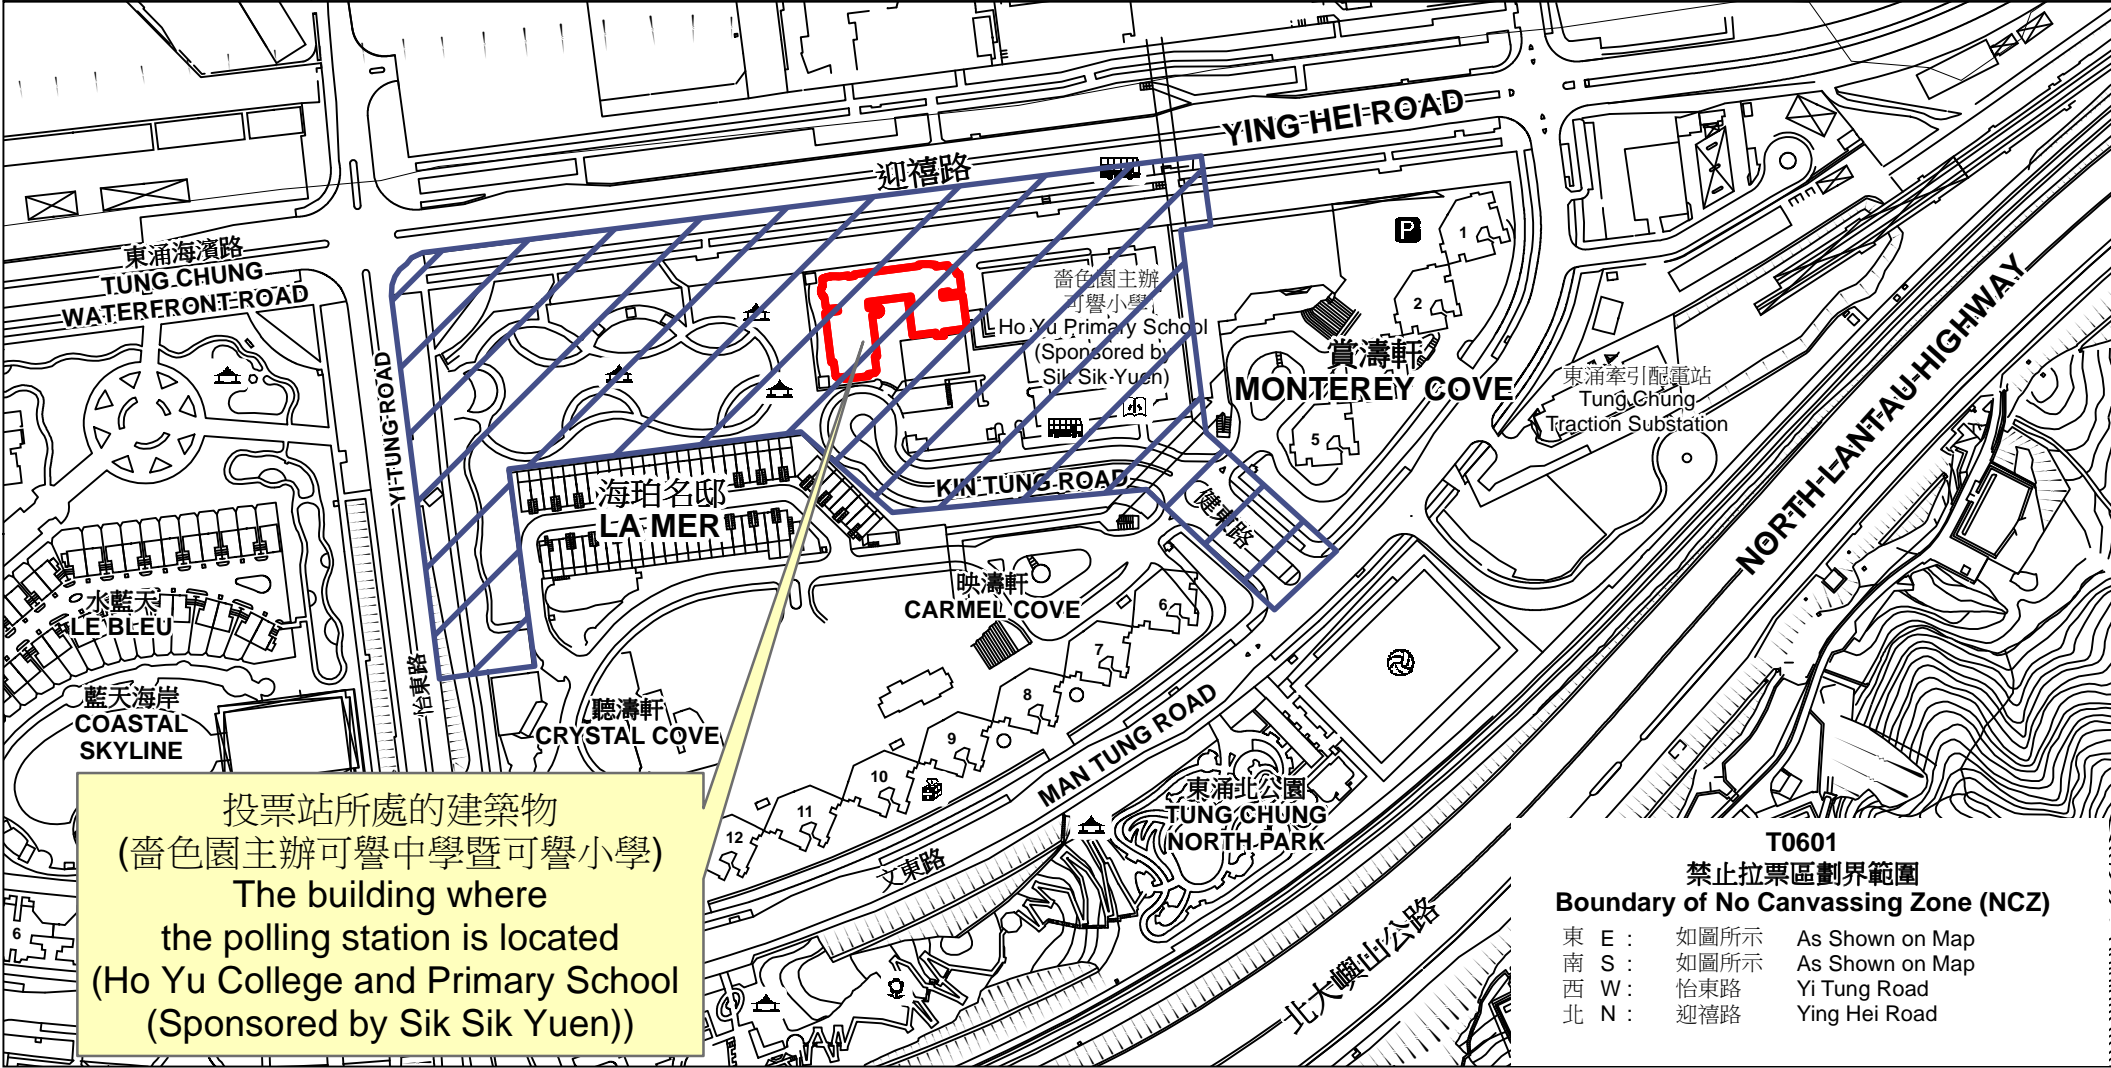

投票站位置圖和禁止拉票區 Polling Station - Location Plan & No Canvassing Zone

<p>投票站編號 Polling Station Code</p> <p><b>T0601</b></p>	<p>2021年立法會換屆選舉地方選區編號及名稱 Code &amp; Name of Geographical Constituency for 2021 Legislative Council General Election</p> <p><b>LC2</b> 香港島西 <b>HONG KONG ISLAND WEST</b></p>	<p>名稱及地址 Name &amp; Address</p> <p>齋色園主辦可譽中學暨可譽小學 新界大嶼山東涌健東路4-6號地下 Ho Yu College and Primary School (Sponsored by Sik Sik Yuen) G/F, 4-6 Kin Tung Road, Tung Chung, Lantau Island, New Territories</p>
---	---	--

投票站所處的建築物  
(齋色園主辦可譽中學暨可譽小學)  
The building where  
the polling station is located  
(Ho Yu College and Primary School  
(Sponsored by Sik Sik Yuen))

**T0601**  
**禁止拉票區劃界範圍**  
**Boundary of No Canvassing Zone (NCZ)**

東 E :	如圖所示	As Shown on Map
南 S :	如圖所示	As Shown on Map
西 W :	怡東路	Yi Tung Road
北 N :	迎禧路	Ying Hei Road

 禁止拉票區  
No Canvassing Zone