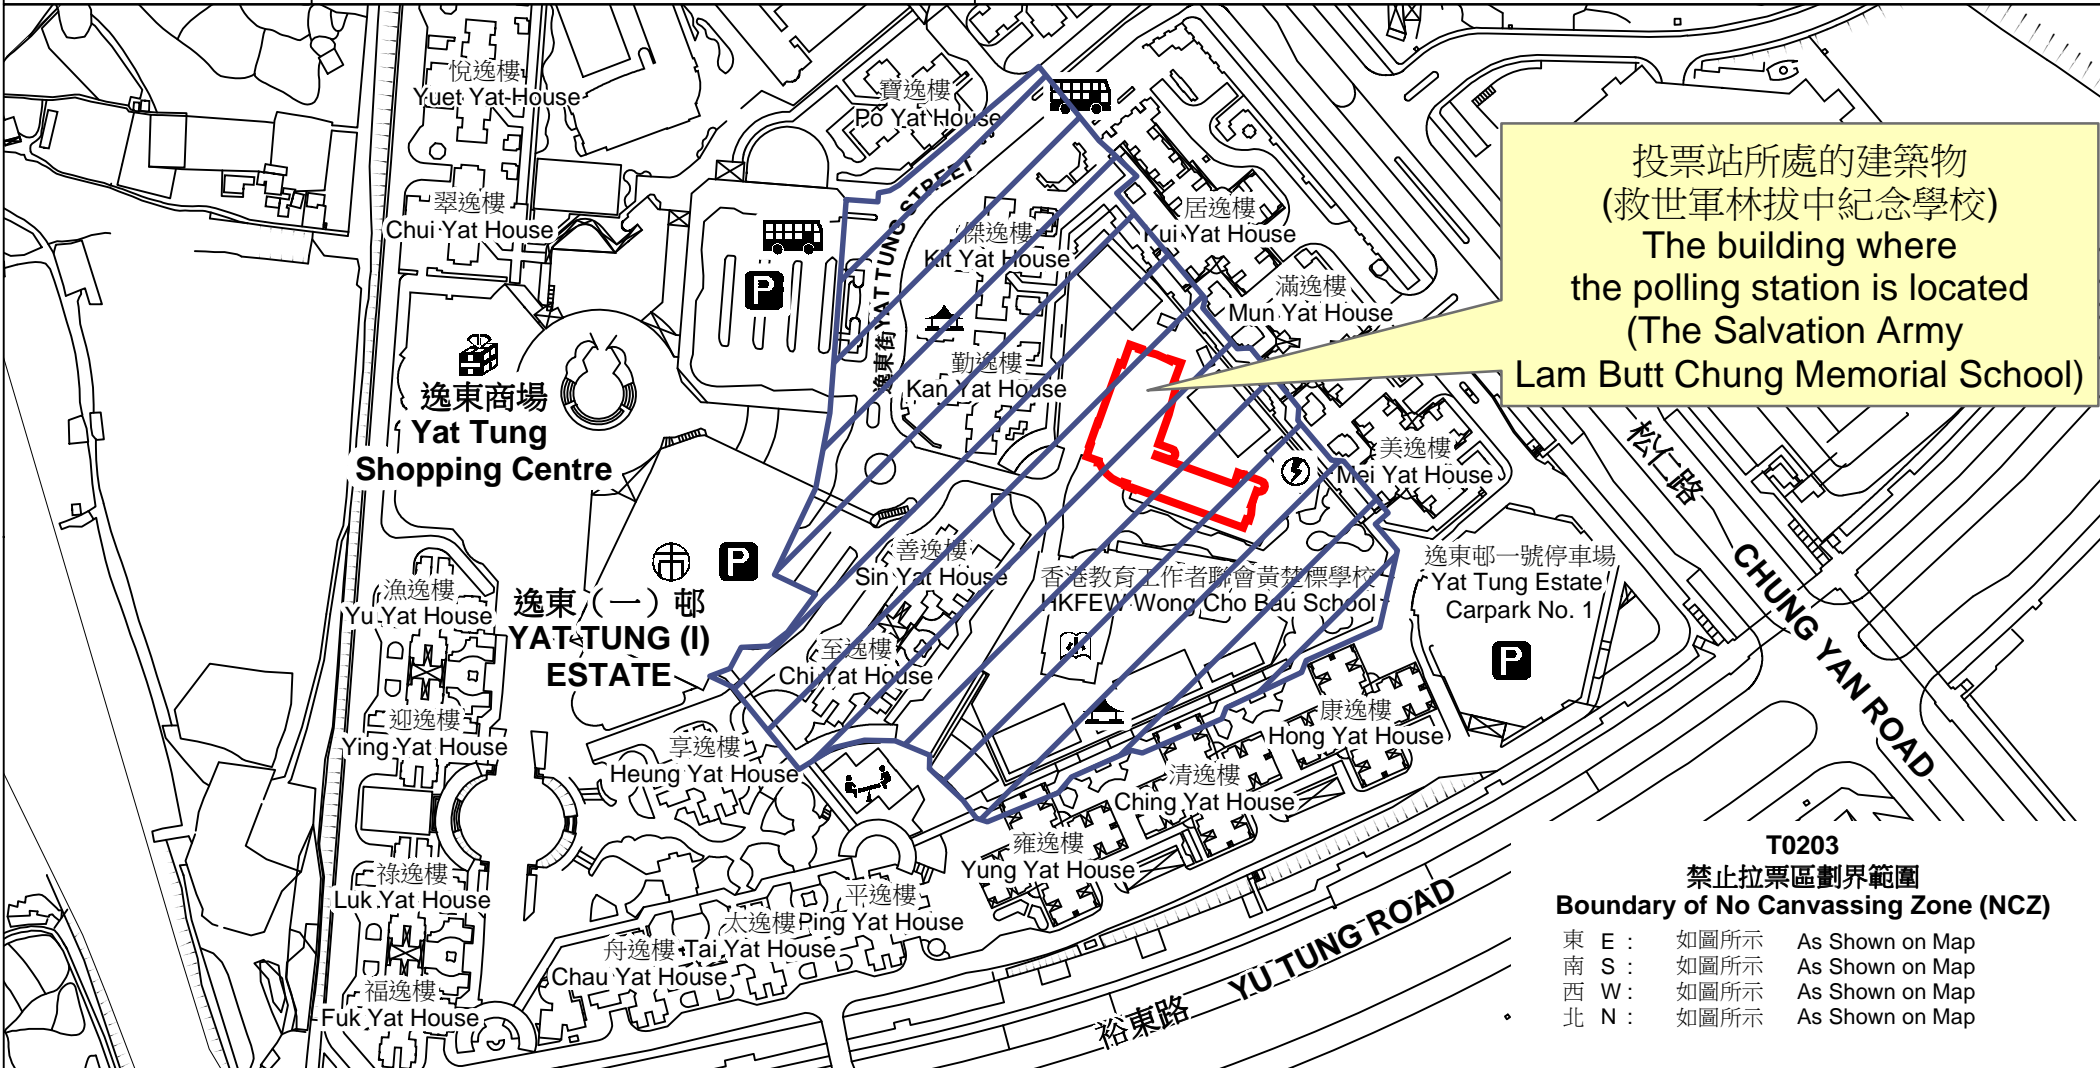

投票站位置圖和禁止拉票區 Polling Station - Location Plan & No Canvassing Zone

投票站編號 Polling Station Code T0203	2021年立法會換屆選舉地方選區編號及名稱 Code & Name of Geographical Constituency for 2021 Legislative Council General Election LC2 香港島西 HONG KONG ISLAND WEST	名稱及地址 Name & Address 救世軍林拔中紀念學校 新界大嶼山東涌逸東邨逸東街8號地下 The Salvation Army Lam Butt Chung Memorial School G/F, 8 Yat Tung Street, Yat Tung Estate, Tung Chung, Lantau Island, New Territories
---	--	--

 禁止拉票區
No Canvassing Zone