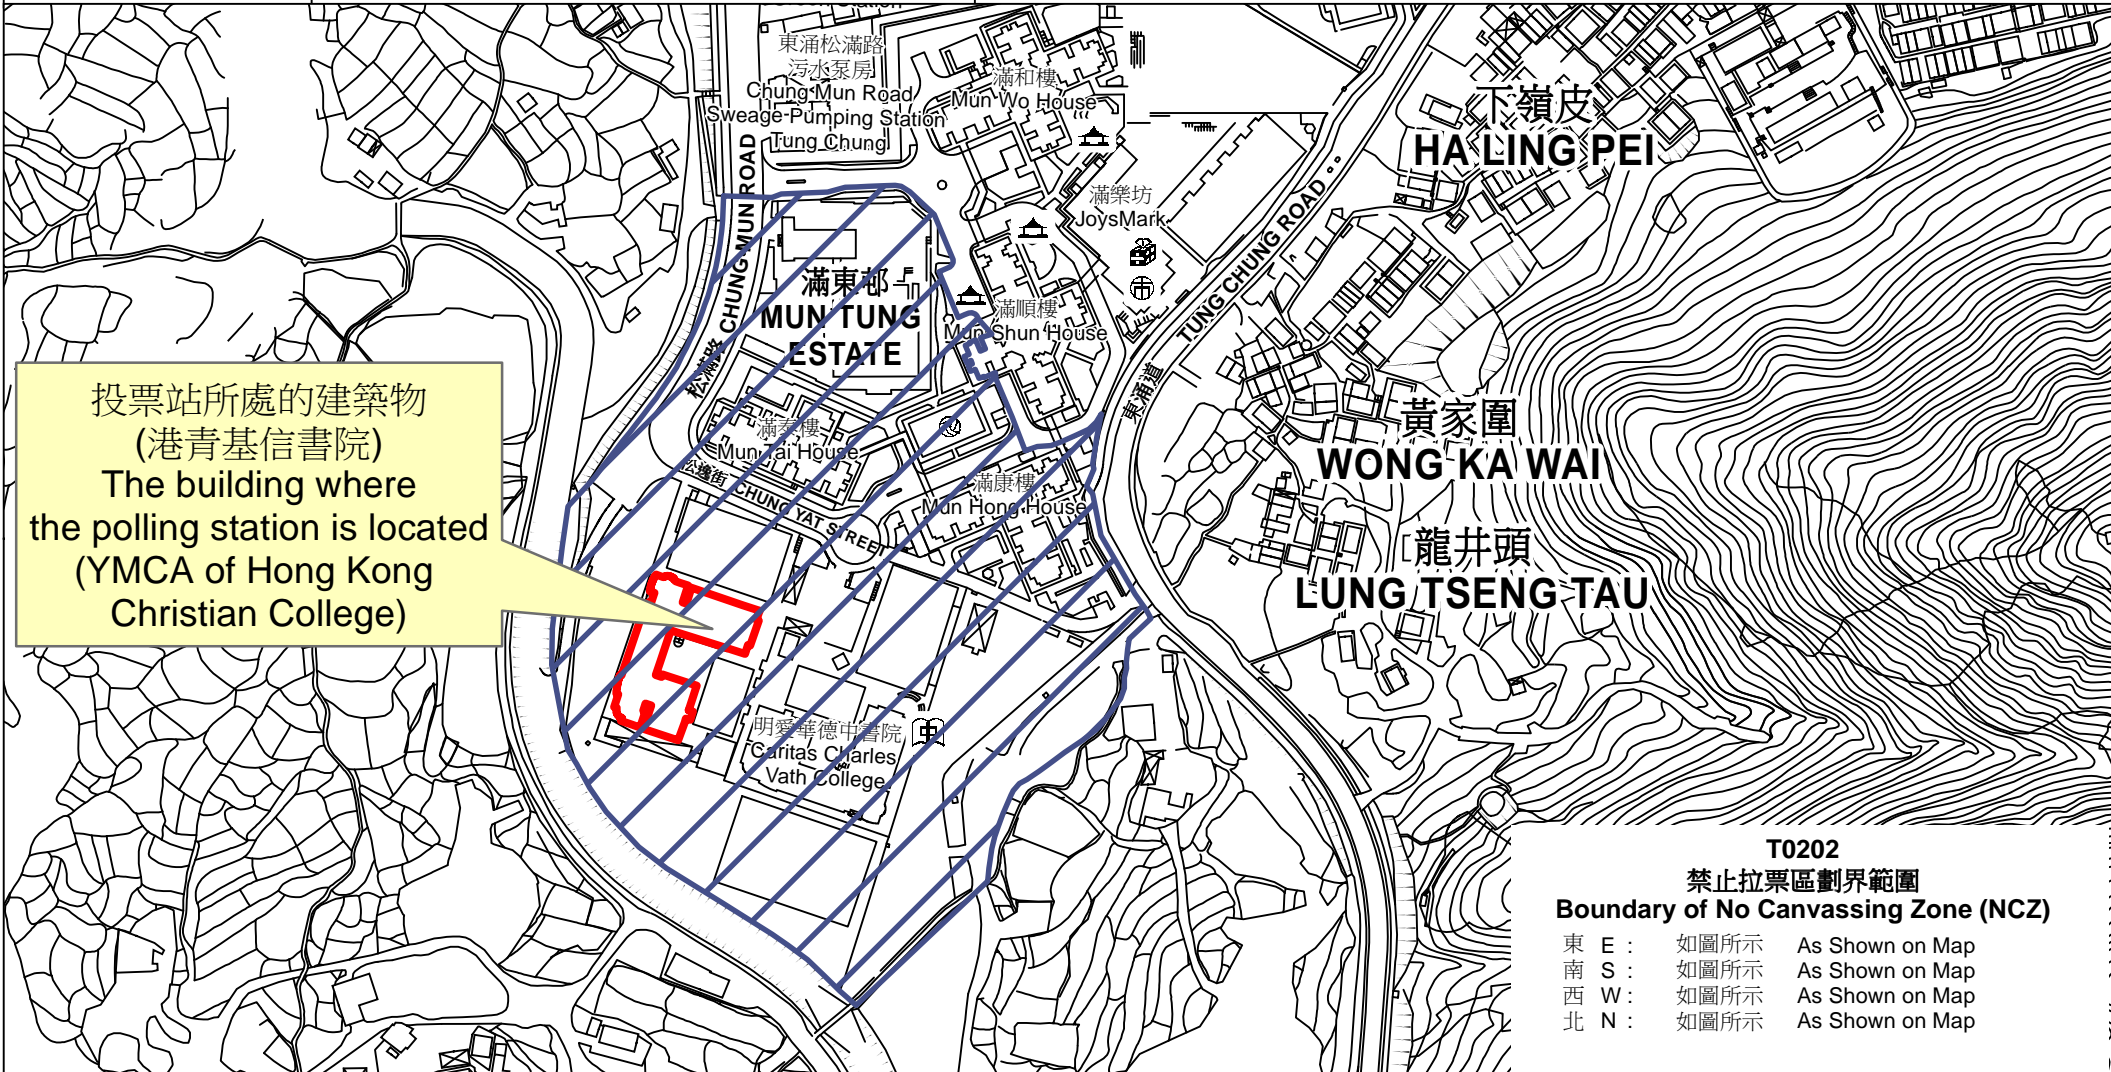

投票站位置圖和禁止拉票區 Polling Station - Location Plan & No Canvassing Zone

<p>投票站編號 Polling Station Code</p> <p>T0202</p>	<p>2021年立法會換屆選舉地方選區編號及名稱 Code & Name of Geographical Constituency for 2021 Legislative Council General Election</p> <p>LC2 香港島西 HONG KONG ISLAND WEST</p>	<p>名稱及地址 Name & Address</p> <p>港青基信書院 新界大嶼山東涌松逸街2號地下 YMCA of Hong Kong Christian College G/F, 2 Chung Yat Street, Tung Chung, Lantau Island, New Territories</p>
---	---	---

 禁止拉票區
No Canvassing Zone