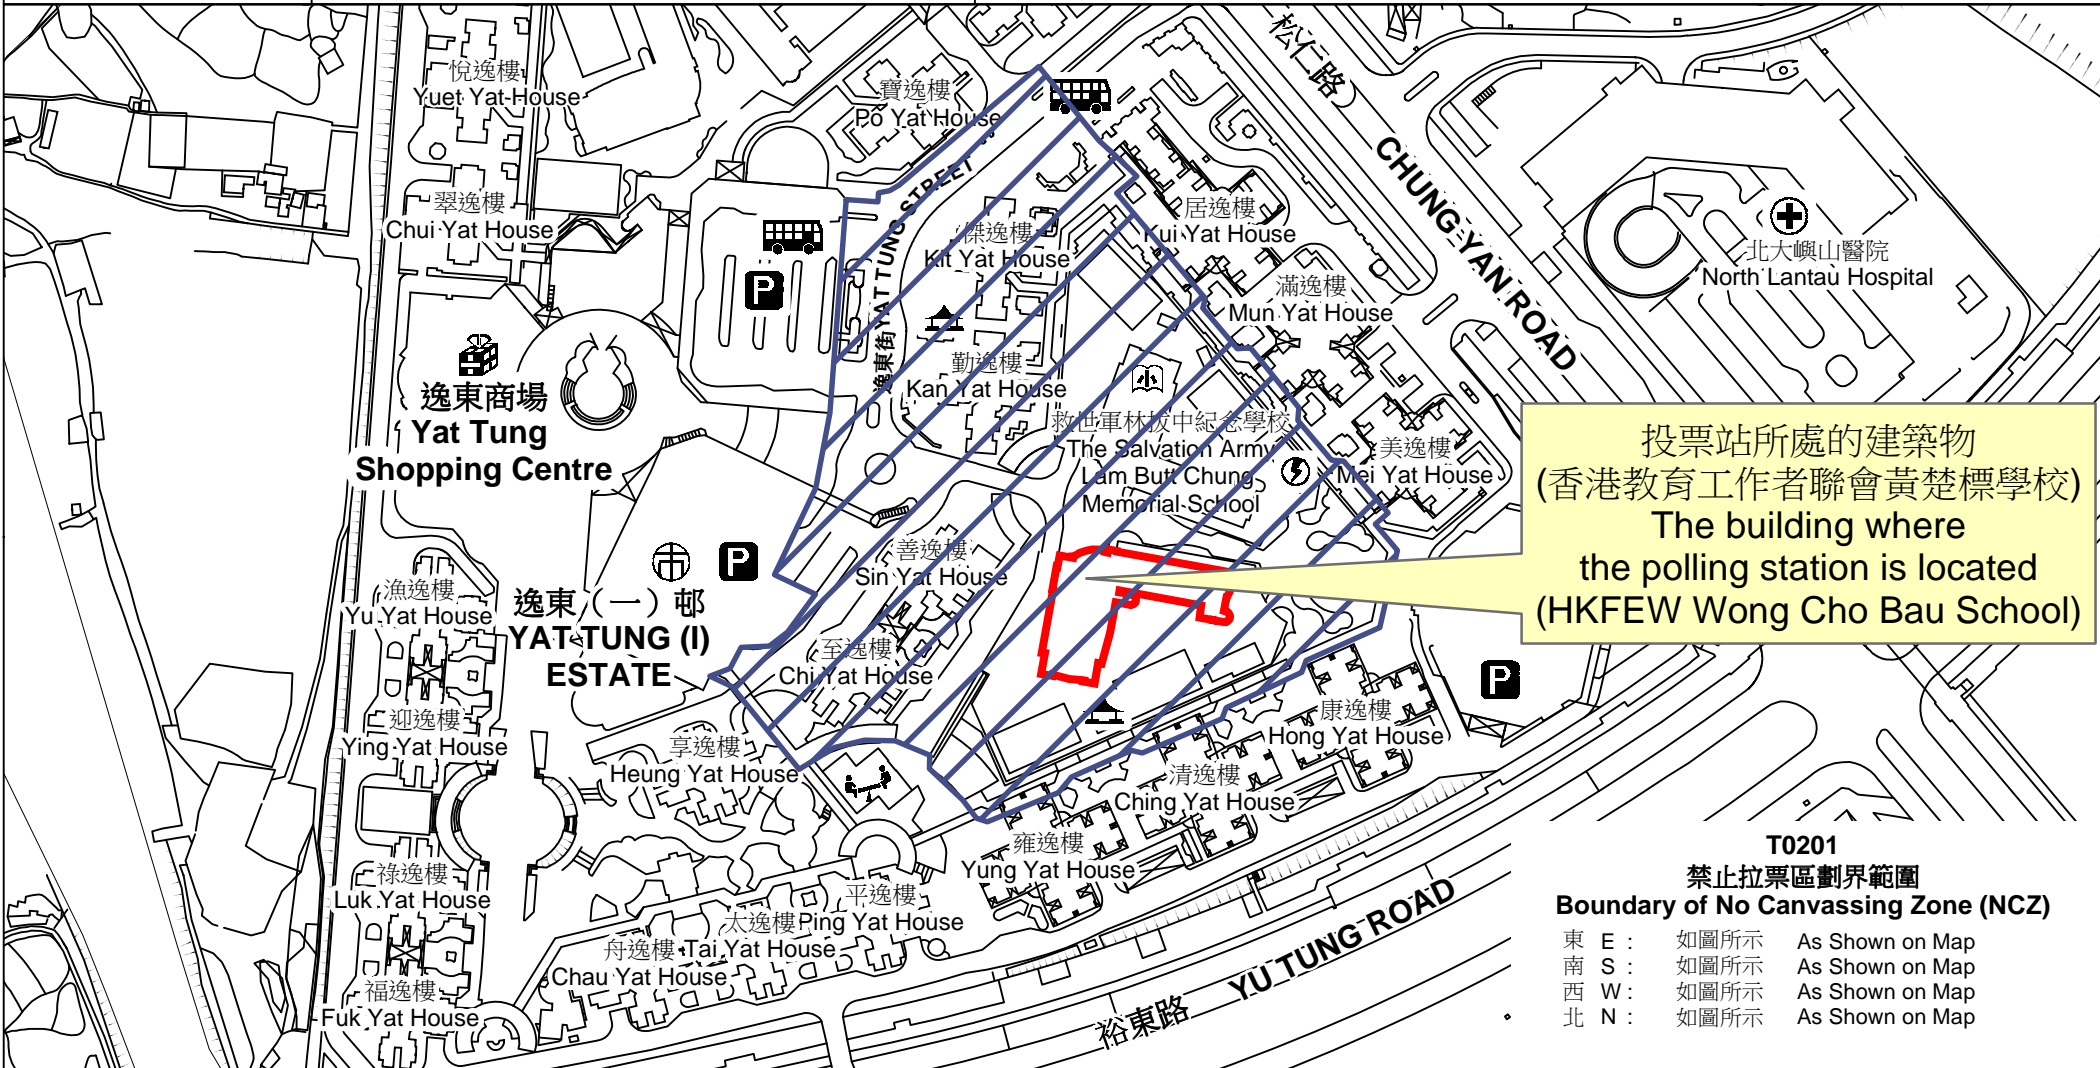

# 投票站位置圖和禁止拉票區 Polling Station - Location Plan & No Canvassing Zone

投票站編號 Polling Station Code	2021年立法會換屆選舉地方選區編號及名稱 Code & Name of Geographical Constituency for 2021 Legislative Council General Election	名稱及地址 Name & Address
<b>T0201</b>	<b>LC2</b> 香港島西 <b>HONG KONG ISLAND WEST</b>	香港教育工作者聯會黃楚標學校 新界大嶼山東涌逸東(一)邨香港教育工作者聯會黃楚標學校地下 <b>HKFEW Wong Cho Bau School</b> G/F, HKFEW Wong Cho Bau School, Yat Tung (1) Estate, Tung Chung, Lantau Island, New Territories

投票站所處的建築物  
(香港教育工作者聯會黃楚標學校)  
The building where  
the polling station is located  
(HKFEW Wong Cho Bau School)

**T0201**  
**禁止拉票區劃界範圍**  
**Boundary of No Canvassing Zone (NCZ)**  
 東 E : 如圖所示 As Shown on Map  
 南 S : 如圖所示 As Shown on Map  
 西 W : 如圖所示 As Shown on Map  
 北 N : 如圖所示 As Shown on Map

 禁止拉票區  
No Canvassing Zone