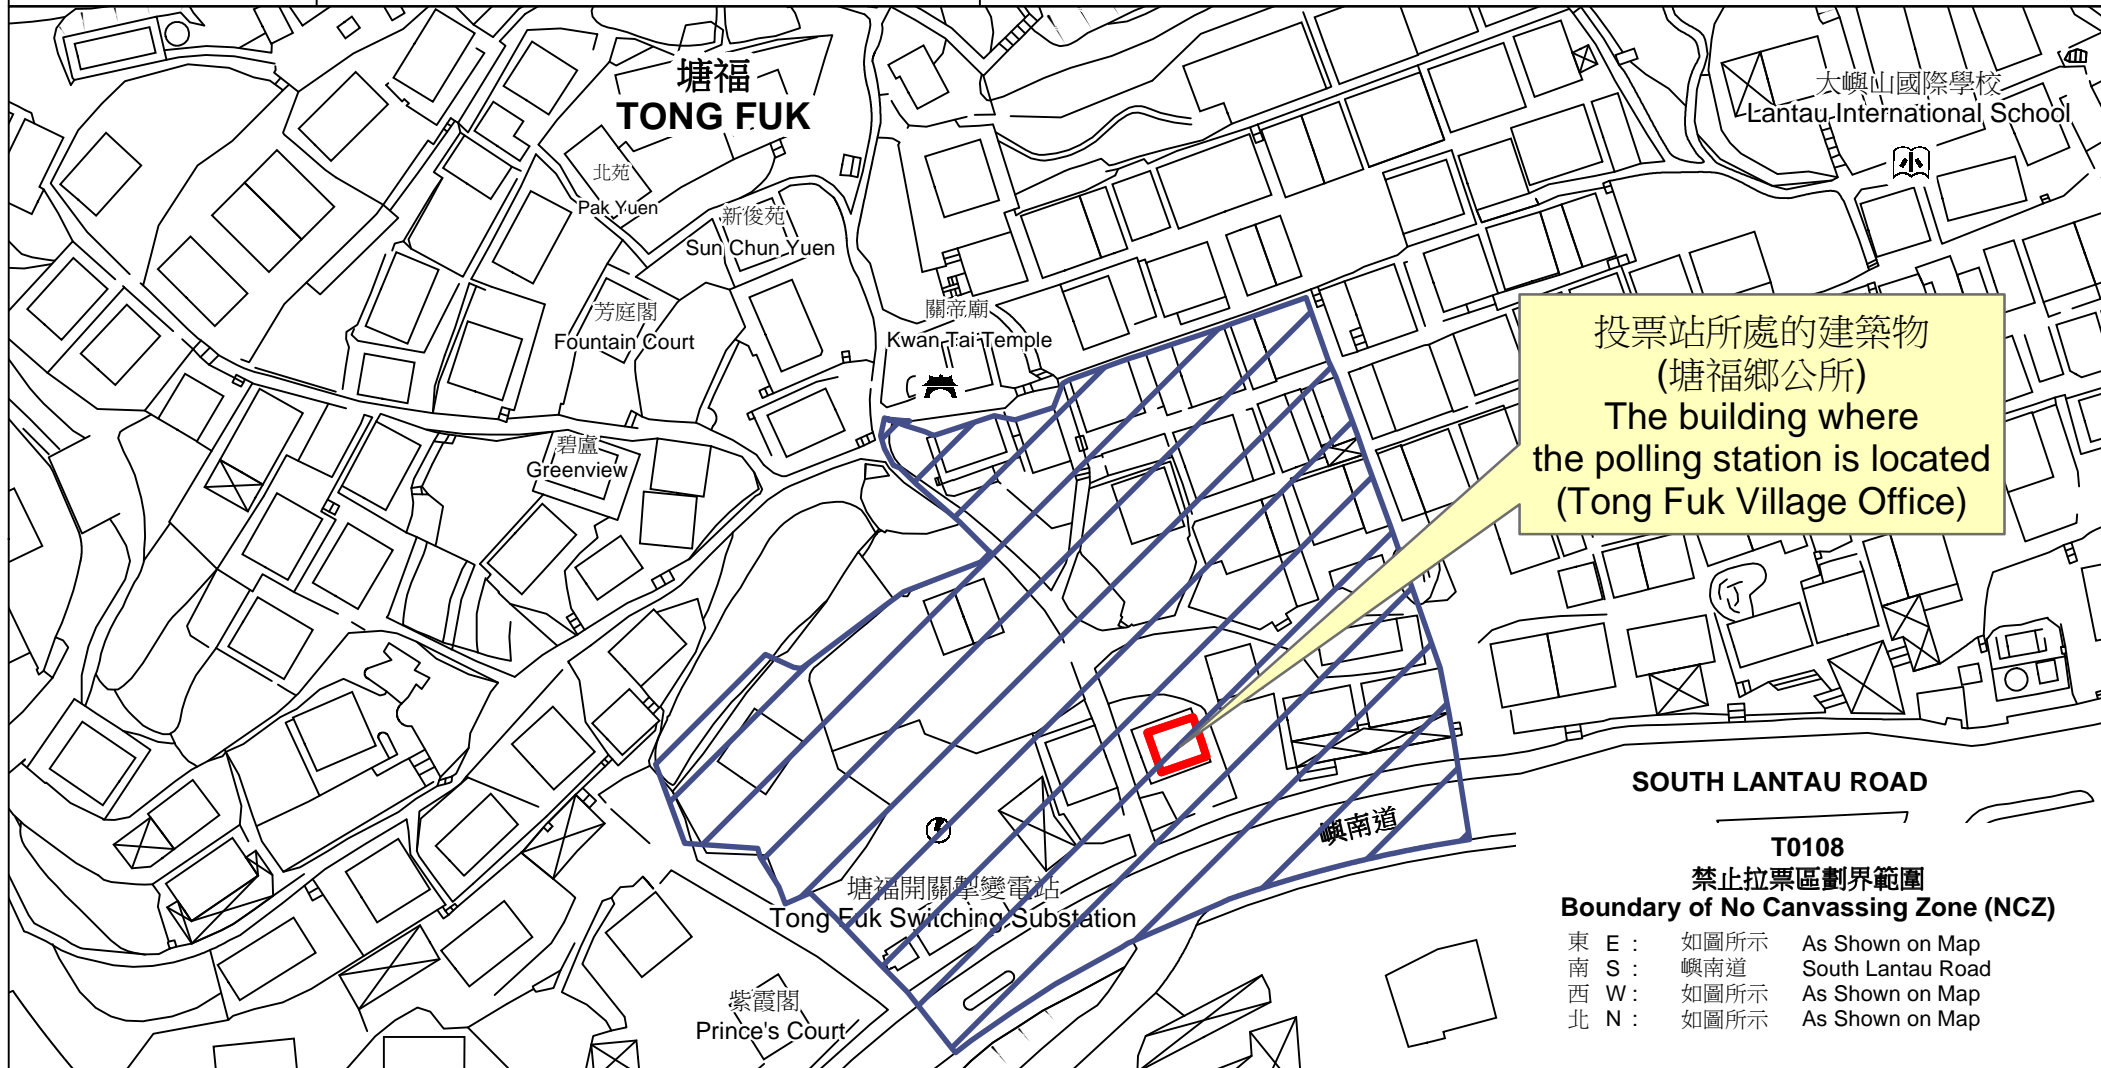

投票站位置圖和禁止拉票區 Polling Station - Location Plan & No Canvassing Zone

投票站編號 Polling Station Code T0108	2021年立法會換屆選舉地方選區編號及名稱 Code & Name of Geographical Constituency for 2021 Legislative Council General Election LC2 香港島西 HONG KONG ISLAND WEST	名稱及地址 Name & Address 塘福鄉公所 新界大嶼山嶼南道塘福33號地下 Tong Fuk Village Office G/F, 33 Tong Fuk, South Lantau Road, Lantau Island, New Territories
---	--	--

投票站所處的建築物
(塘福鄉公所)
The building where
the polling station is located
(Tong Fuk Village Office)

SOUTH LANTAU ROAD
T0108
禁止拉票區劃界範圍
Boundary of No Canvassing Zone (NCZ)
 東 E : 如圖所示 As Shown on Map
 南 S : 嶼南道 South Lantau Road
 西 W : 如圖所示 As Shown on Map
 北 N : 如圖所示 As Shown on Map

 禁止拉票區
No Canvassing Zone