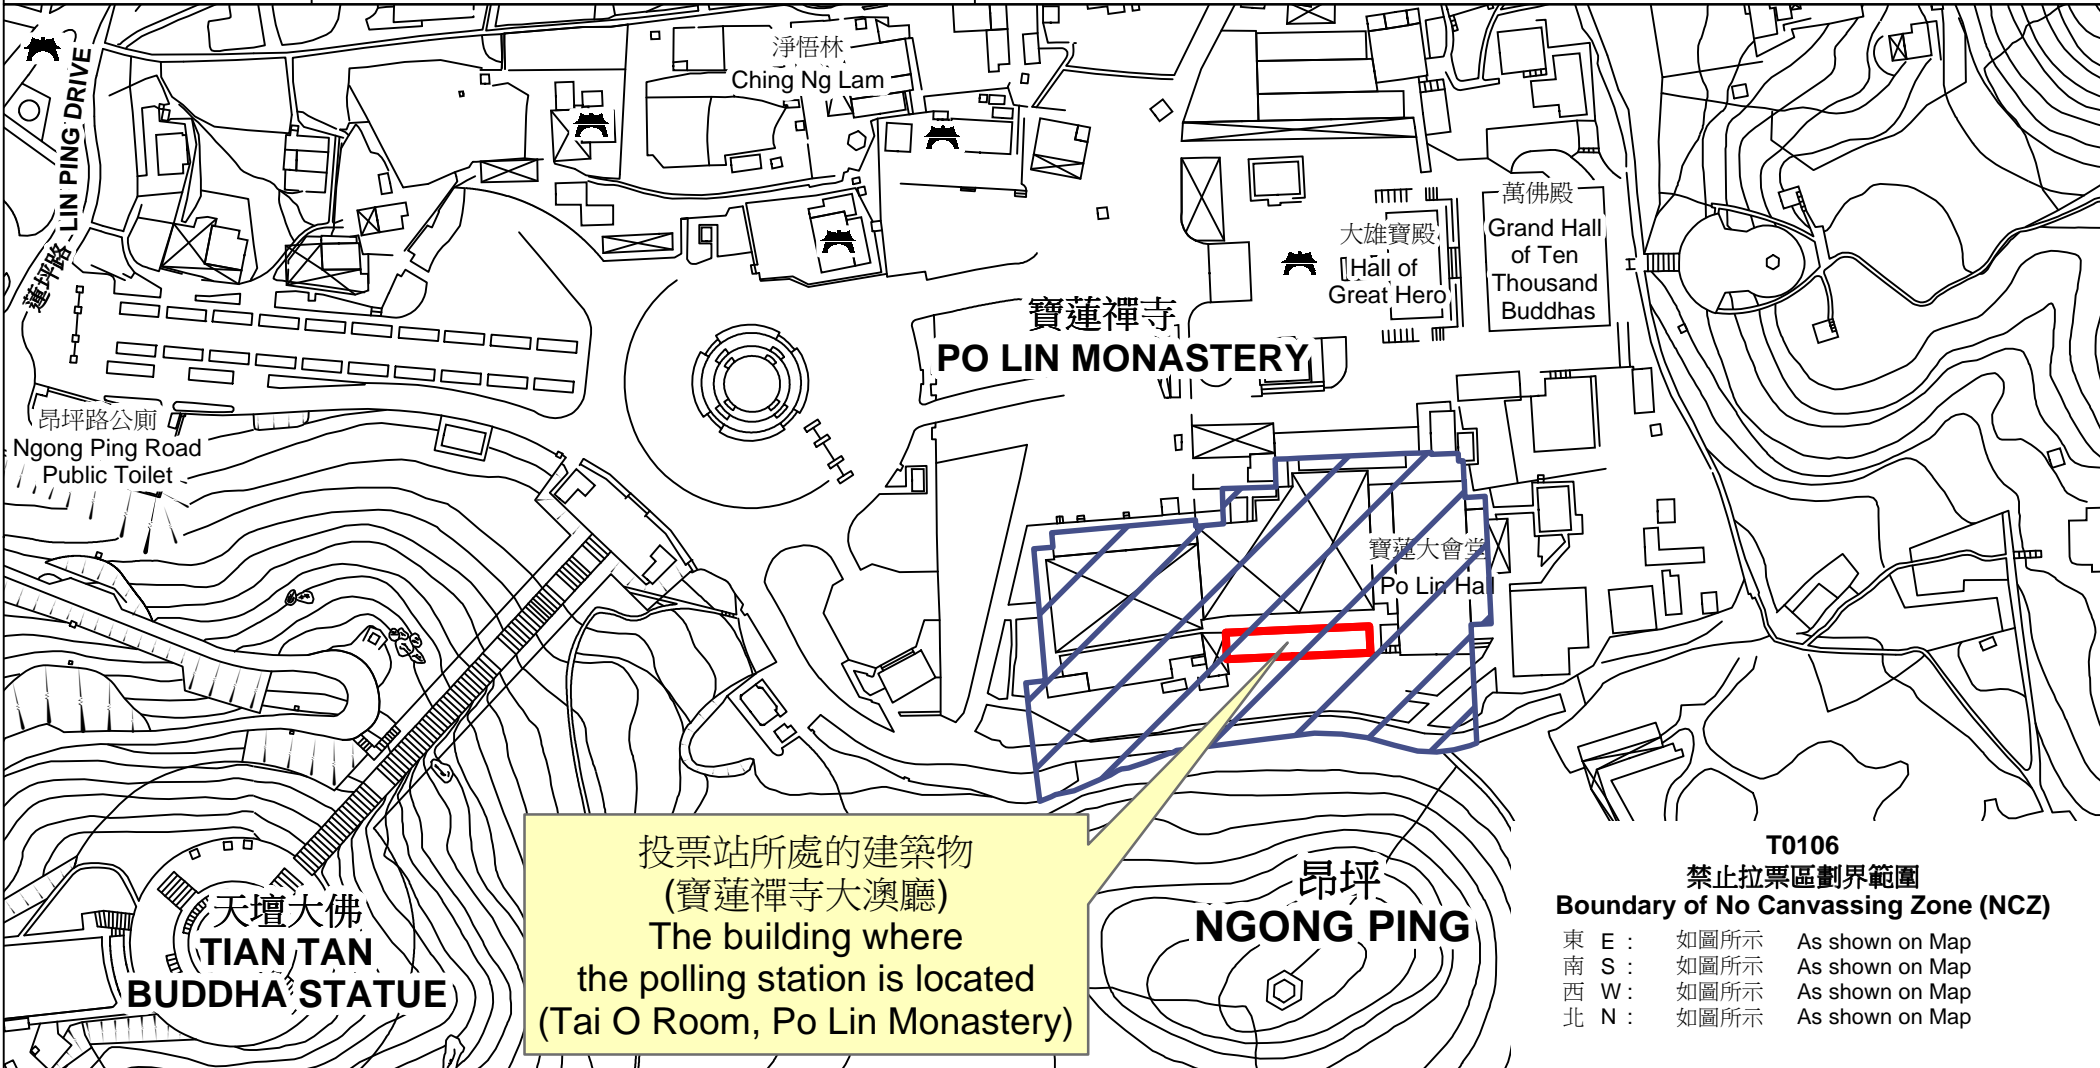

投票站位置圖和禁止拉票區 Polling Station - Location Plan & No Canvassing Zone

| 投票站編號 Polling Station Code T0106 | 2021年立法會換屆選舉地方選區編號及名稱 Code & Name of Geographical Constituency for 2021 Legislative Council General Election LC2 香港島西 HONG KONG ISLAND WEST | 名稱及地址 Name & Address 寶蓮禪寺大澳廳 新界大嶼山昂坪昂平路寶蓮禪寺地下 Tai O Room, Po Lin Monastery G/F, Po Lin Monastery, Ngong Ping Road, Ngong Ping, Lantau Island, New Territories |
|---|---|--|
|---|---|--|

投票站所處的建築物
(寶蓮禪寺大澳廳)
The building where
the polling station is located
(Tai O Room, Po Lin Monastery)

T0106
禁止拉票區劃界範圍
Boundary of No Canvassing Zone (NCZ)
東 E : 如圖所示 As shown on Map
南 S : 如圖所示 As shown on Map
西 W : 如圖所示 As shown on Map
北 N : 如圖所示 As shown on Map

 禁止拉票區
No Canvassing Zone