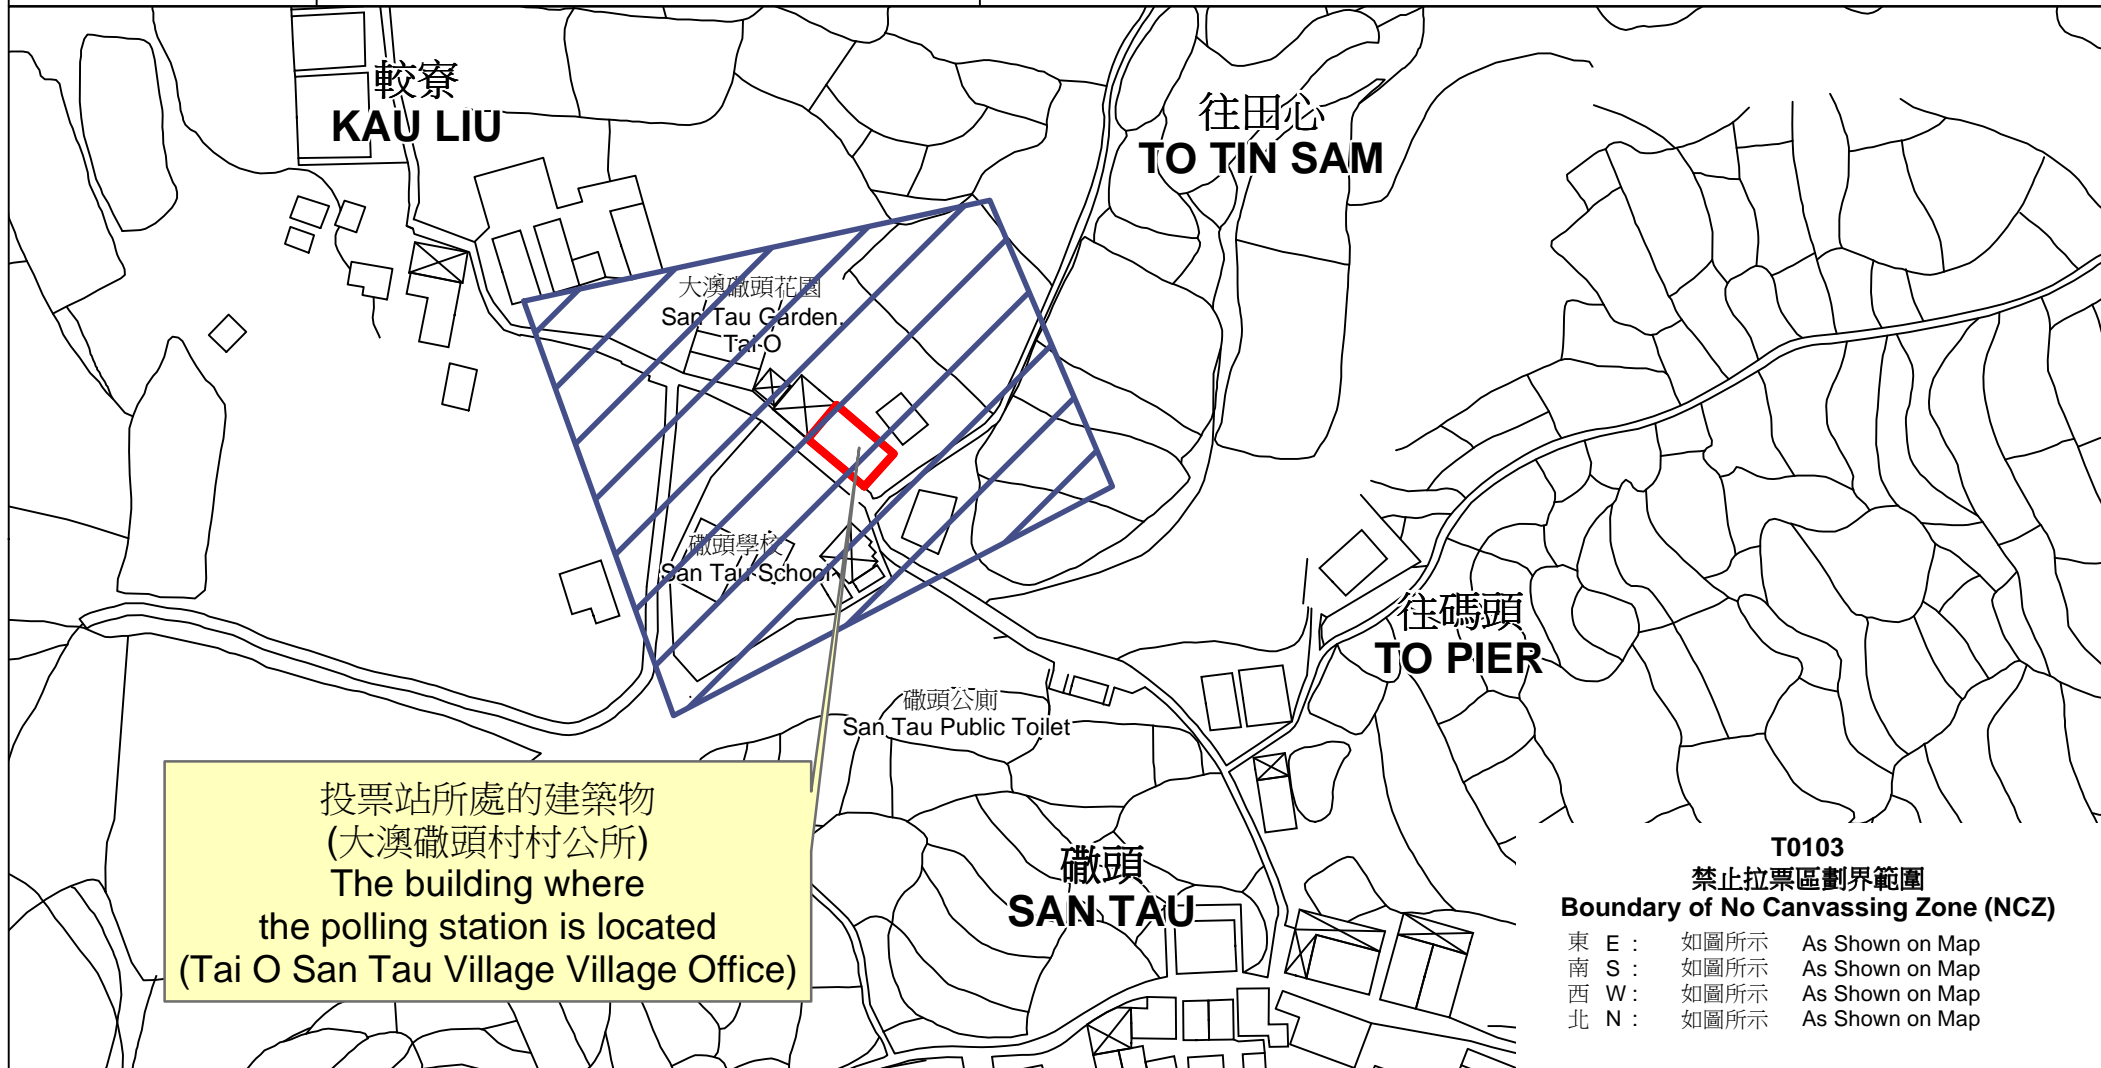

投票站位置圖和禁止拉票區 Polling Station - Location Plan & No Canvassing Zone

投票站編號 Polling Station Code T0103	2021年立法會換屆選舉地方選區編號及名稱 Code & Name of Geographical Constituency for 2021 Legislative Council General Election LC2 香港島西 HONG KONG ISLAND WEST	名稱及地址 Name & Address 大澳磡頭村村公所 新界大嶼山大澳磡頭村2D地下 Tai O San Tau Village Village Office G/F, Flat 2D, San Tau Village, Tai O, Lantau Island, New Territories
---	---	--

禁止拉票區
No Canvassing Zone