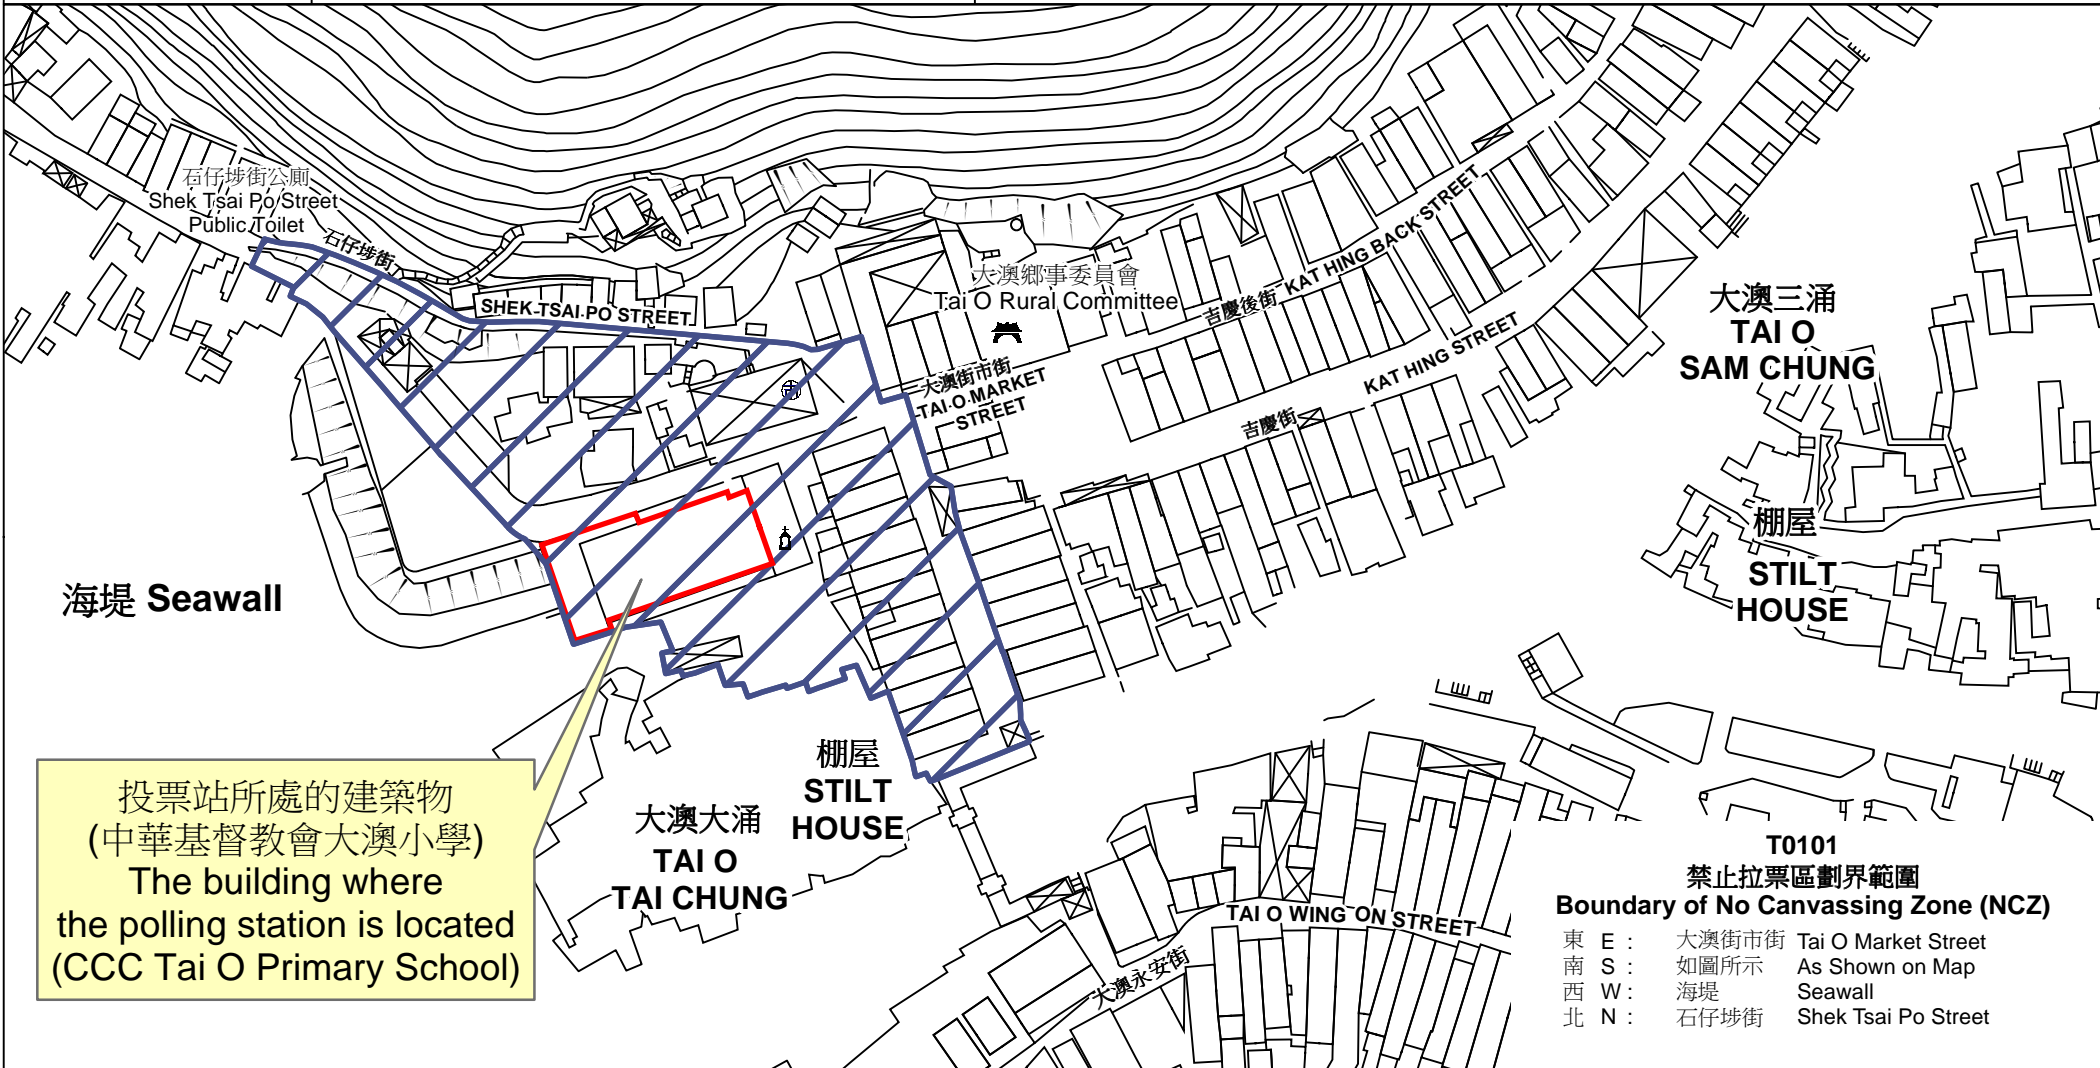

# 投票站位置圖和禁止拉票區 Polling Station - Location Plan & No Canvassing Zone

投票站編號 Polling Station Code	2021年立法會換屆選舉地方選區編號及名稱 Code & Name of Geographical Constituency for 2021 Legislative Council General Election	名稱及地址 Name & Address
<b>T0101</b>	<b>LC2</b> 香港島西 <b>HONG KONG ISLAND WEST</b>	中華基督教會大澳小學 新界大嶼山大澳街市街24-26號地下 <b>CCC Tai O Primary School</b> G/F, 24-26, Market Street, Tai O, Lantau Island, New Territories

投票站所處的建築物  
(中華基督教會大澳小學)  
The building where  
the polling station is located  
(CCC Tai O Primary School)

**T0101**  
**禁止拉票區劃界範圍**  
**Boundary of No Canvassing Zone (NCZ)**  
 東 E : 大澳街市街 Tai O Market Street  
 南 S : 如圖所示 As Shown on Map  
 西 W : 海堤 Seawall  
 北 N : 石仔埗街 Shek Tsai Po Street

 禁止拉票區  
No Canvassing Zone