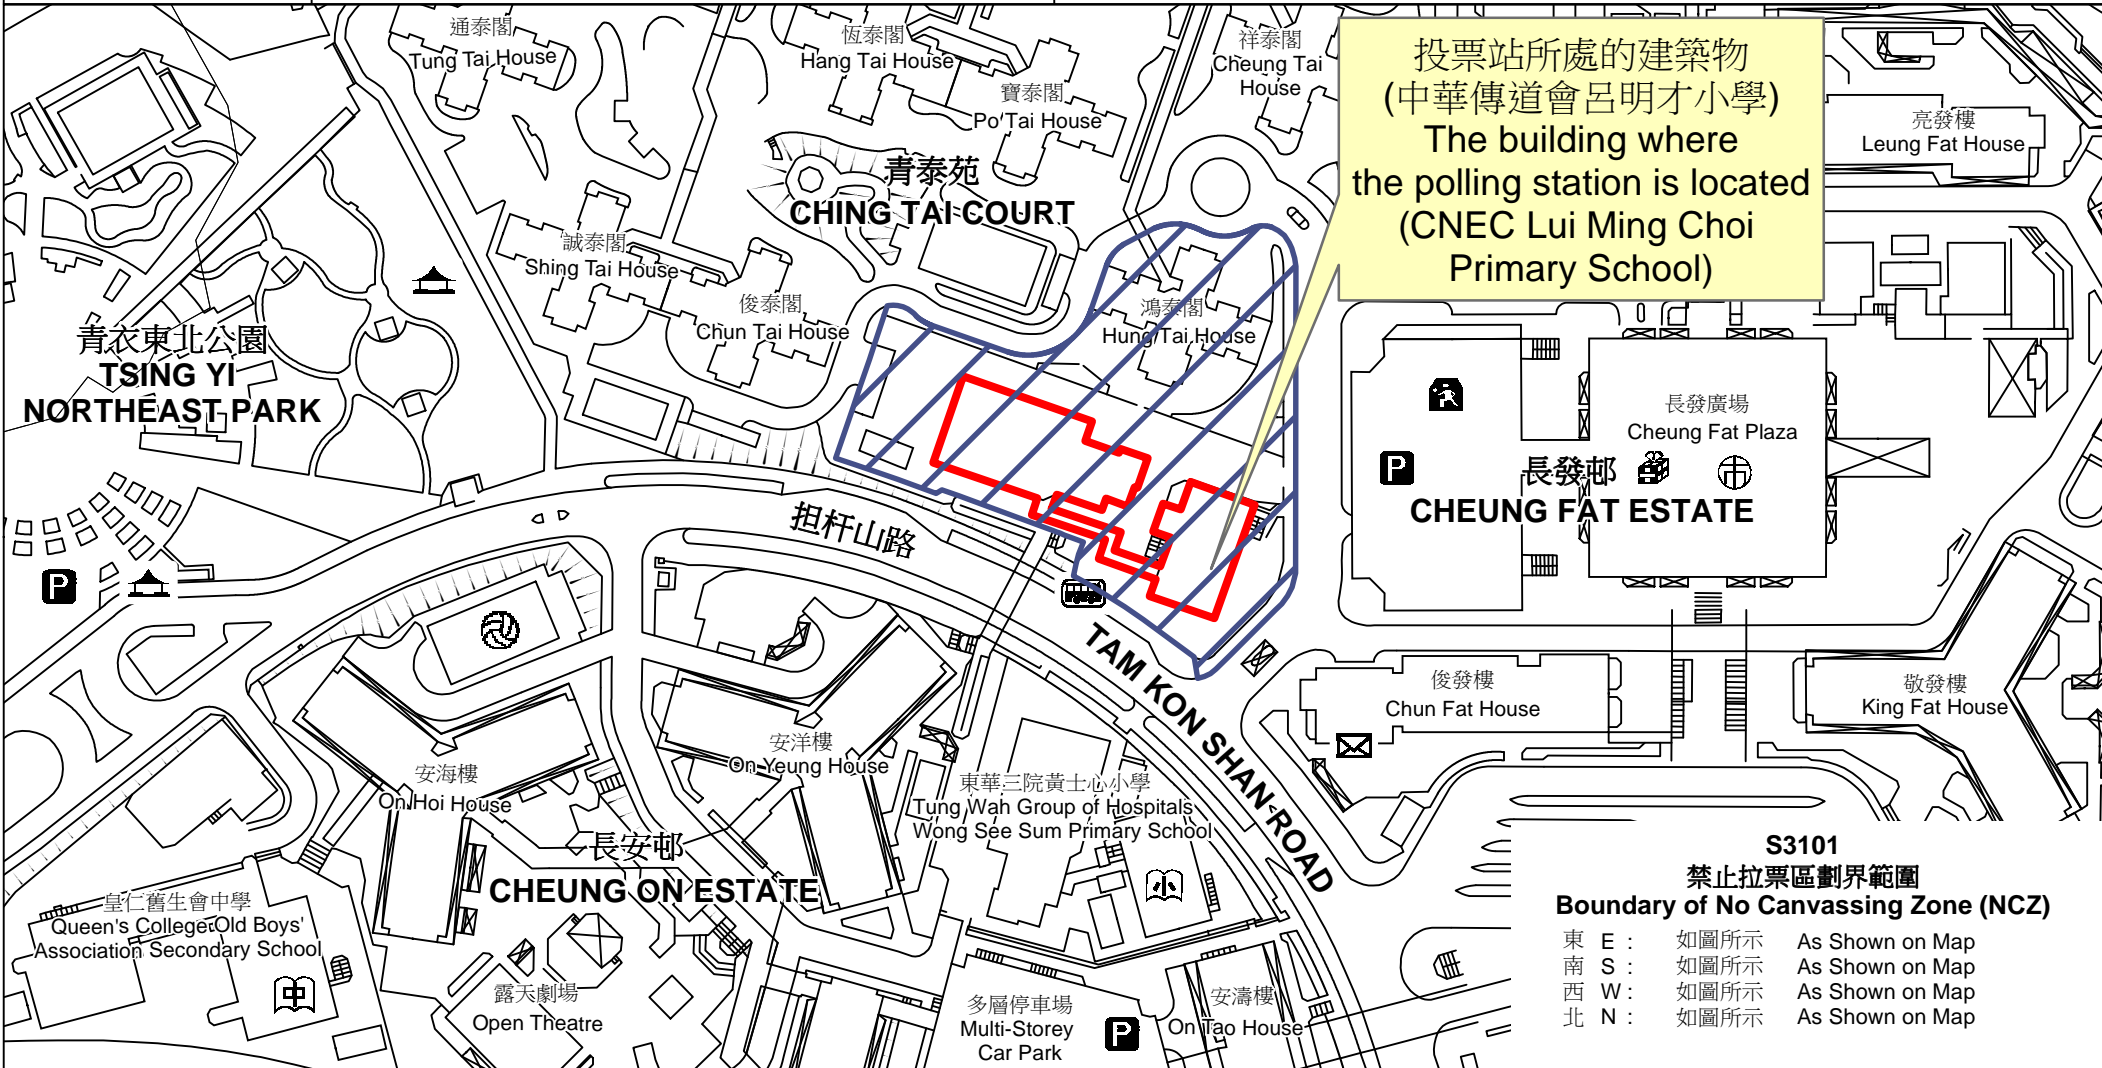

投票站位置圖和禁止拉票區 Polling Station - Location Plan & No Canvassing Zone

投票站編號 Polling Station Code	2021年立法會換屆選舉地方選區編號及名稱 Code & Name of Geographical Constituency for 2021 Legislative Council General Election	名稱及地址 Name & Address
<b>S3101</b>	<b>LC9</b> 新界西南 <b>NEW TERRITORIES SOUTH WEST</b>	中華傳道會呂明才小學 新界青衣長發邨中華傳道會呂明才小學地下 <b>CNEC Lui Ming Choi Primary School</b> G/F, CNEC Lui Ming Choi Primary School, Cheung Fat Estate, Tsing Yi, New Territories

投票站所處的建築物  
(中華傳道會呂明才小學)  
The building where  
the polling station is located  
(CNEC Lui Ming Choi  
Primary School)

**S3101**  
**禁止拉票區劃界範圍**  
**Boundary of No Canvassing Zone (NCZ)**

東 E :	如圖所示	As Shown on Map
南 S :	如圖所示	As Shown on Map
西 W :	如圖所示	As Shown on Map
北 N :	如圖所示	As Shown on Map

 禁止拉票區  
No Canvassing Zone