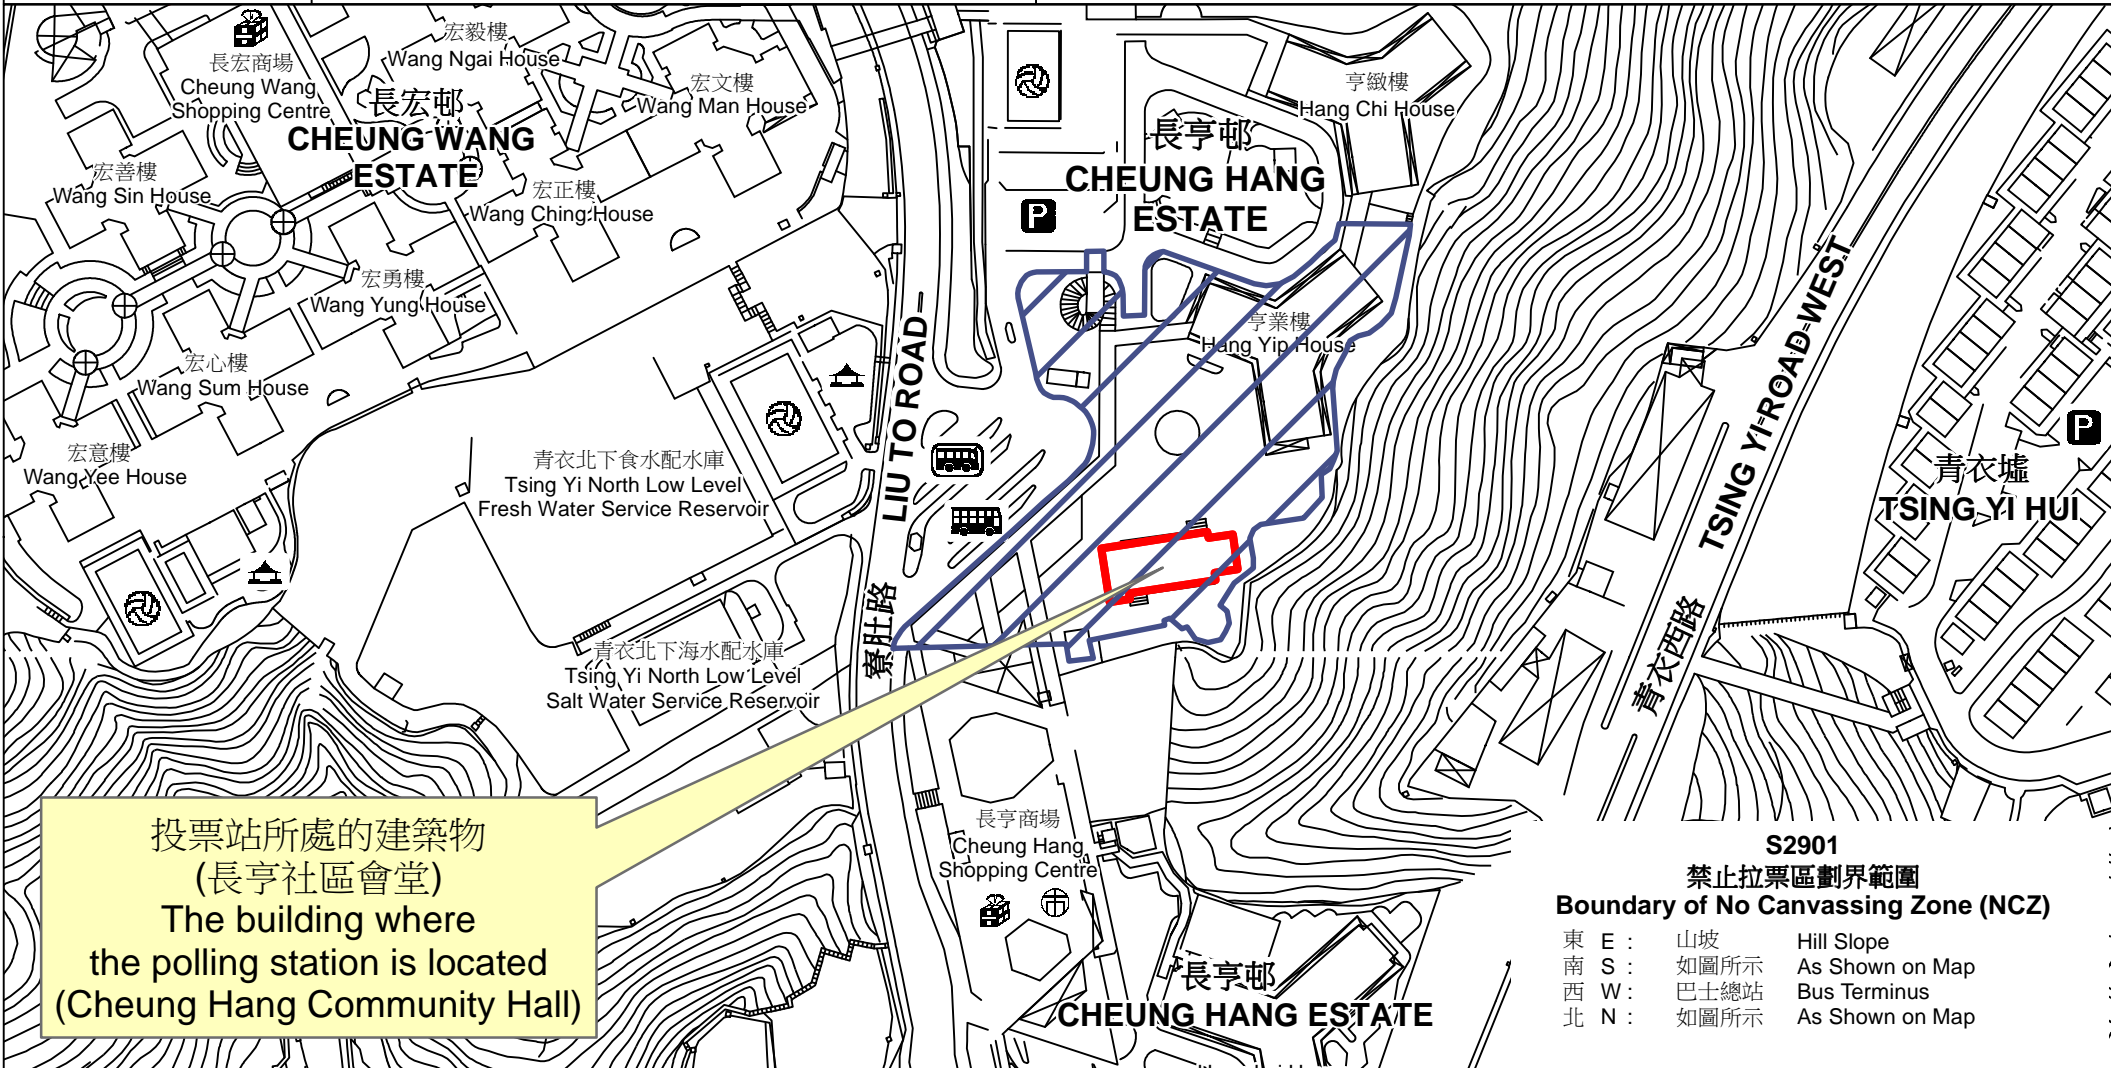

投票站位置圖和禁止拉票區 Polling Station - Location Plan & No Canvassing Zone

<p>投票站編號 Polling Station Code</p> <p>S2901</p>	<p>2021年立法會換屆選舉地方選區編號及名稱 Code & Name of Geographical Constituency for 2021 Legislative Council General Election</p> <p>LC9 新界西南 NEW TERRITORIES SOUTH WEST</p>	<p>名稱及地址 Name & Address</p> <p>長亨社區會堂 新界青衣長亨邨第2期地下 Cheung Hang Community Hall G/F, Cheung Hang Estate, Phase II, Tsing Yi, New Territories</p>
---	--	---

投票站所處的建築物
(長亨社區會堂)
The building where
the polling station is located
(Cheung Hang Community Hall)

S2901
禁止拉票區劃界範圍
Boundary of No Canvassing Zone (NCZ)

東 E :	山坡	Hill Slope
南 S :	如圖所示	As Shown on Map
西 W :	巴士總站	Bus Terminus
北 N :	如圖所示	As Shown on Map

 禁止拉票區
No Canvassing Zone