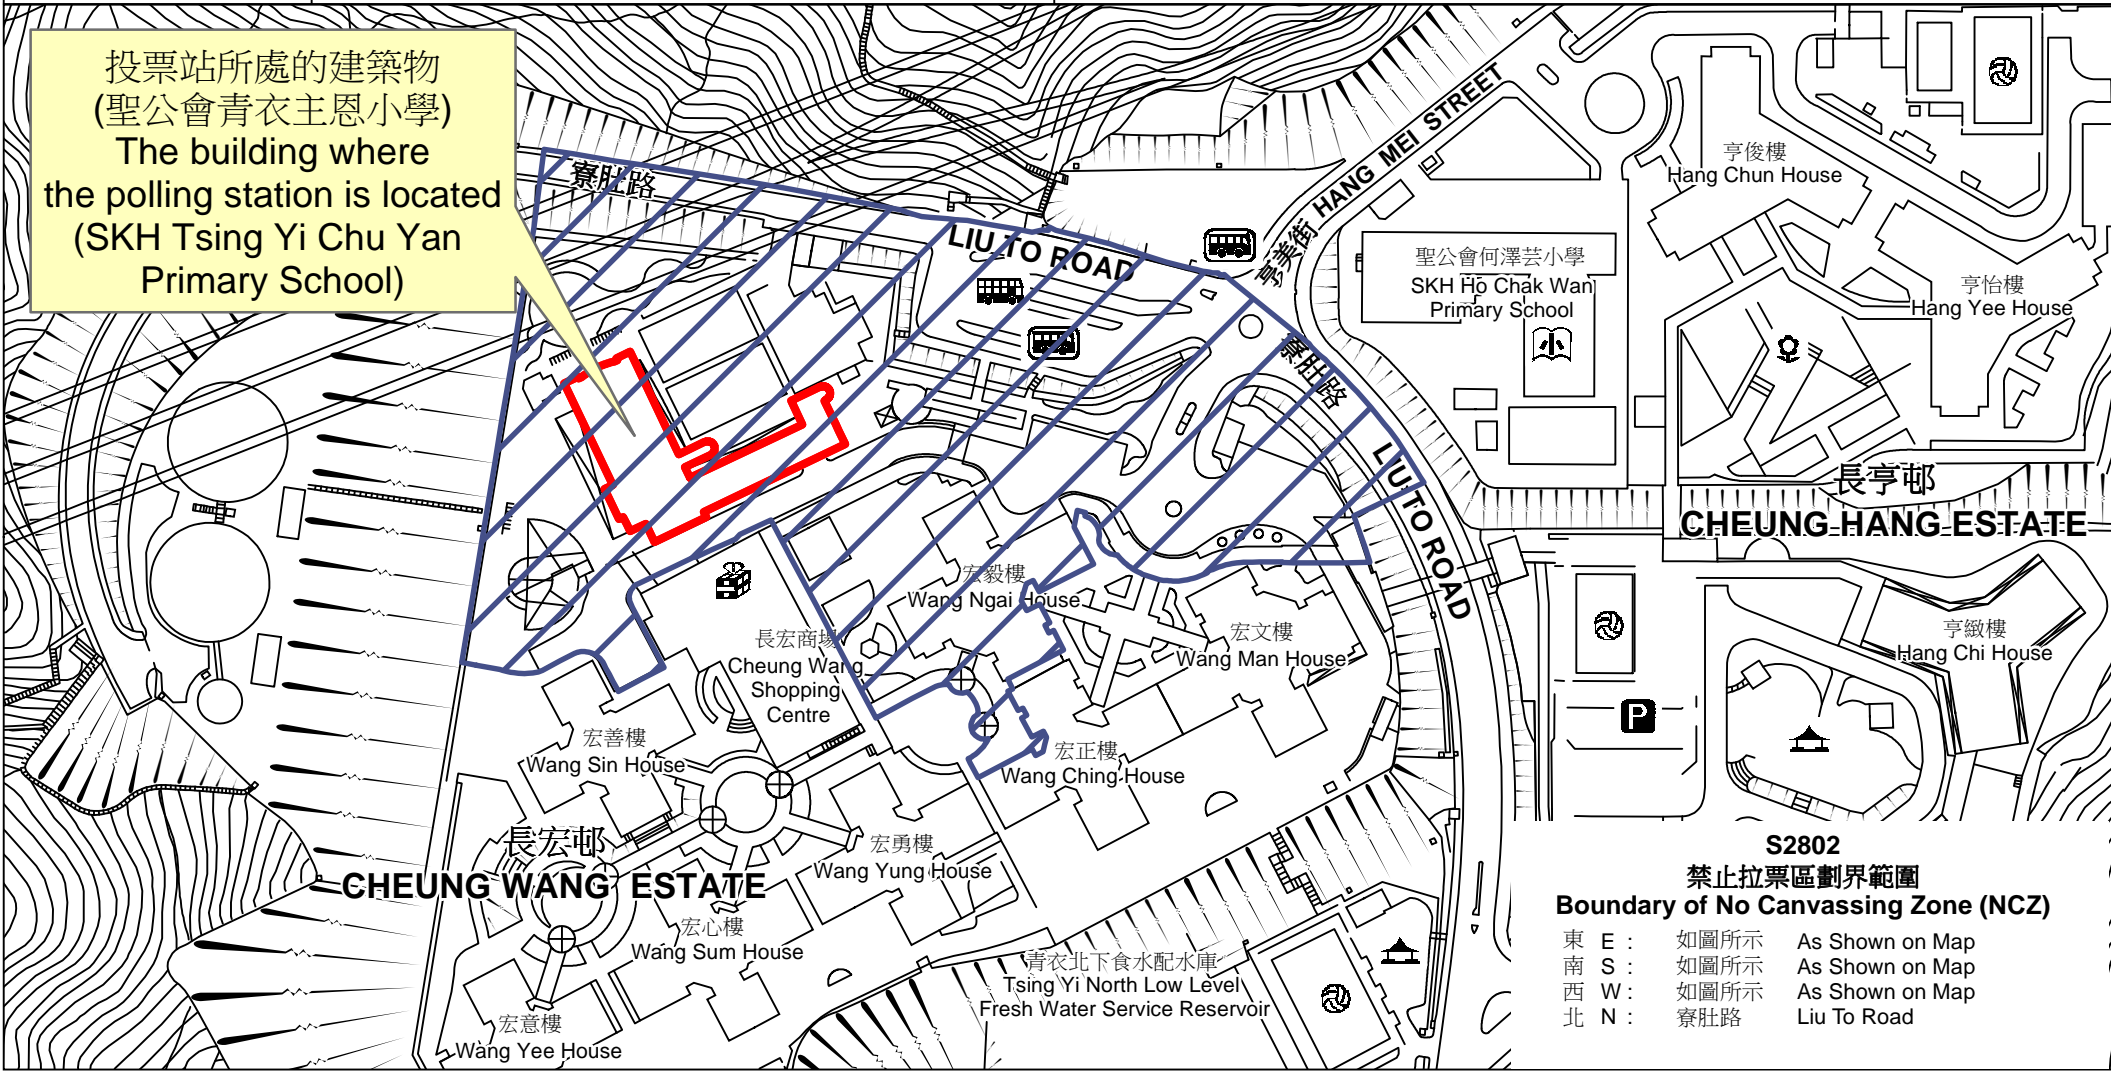

投票站位置圖和禁止拉票區 Polling Station - Location Plan & No Canvassing Zone

投票站編號 Polling Station Code S2802	2021年立法會換屆選舉地方選區編號及名稱 Code & Name of Geographical Constituency for 2021 Legislative Council General Election LC9 新界西南 NEW TERRITORIES SOUTH WEST	名稱及地址 Name & Address 聖公會青衣主恩小學 新界青衣長宏邨聖公會青衣主恩小學地下 SKH Tsing Yi Chu Yan Primary School G/F, SKH Tsing Yi Chu Yan Primary School, Cheung Wang Estate, Tsing Yi, New Territories
---	--	--

 禁止拉票區
No Canvassing Zone