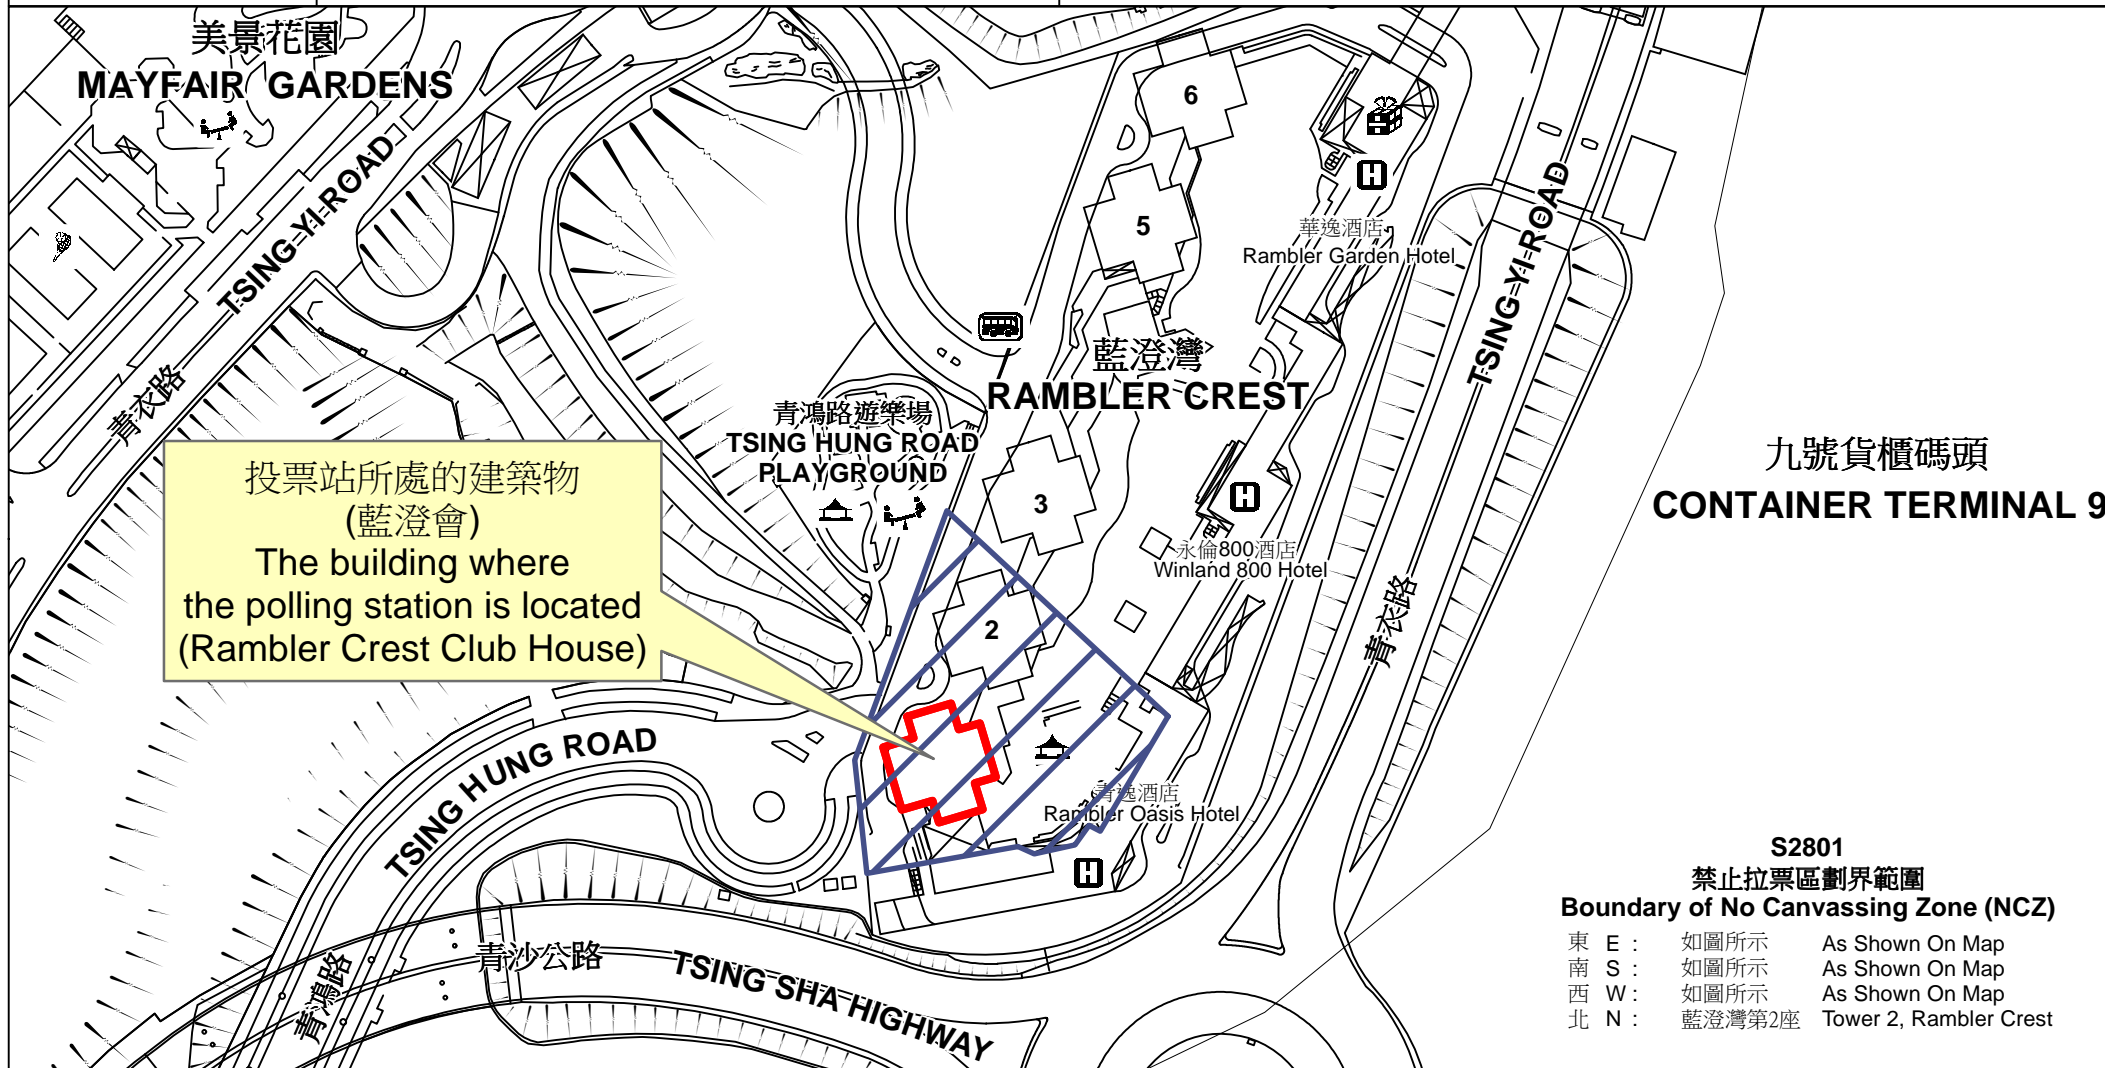

投票站位置圖和禁止拉票區 Polling Station - Location Plan & No Canvassing Zone

投票站編號 Polling Station Code	2021年立法會換屆選舉地方選區編號及名稱 Code & Name of Geographical Constituency for 2021 Legislative Council General Election	名稱及地址 Name & Address
S2801	LC9 新界西南 NEW TERRITORIES SOUTH WEST	藍澄會 新界青衣青衣路1號第1座6樓 Rambler Crest Club House Level 6, Tower 1, 1 Tsing Yi Road, Tsing Yi, New Territories

 禁止拉票區
No Canvassing Zone