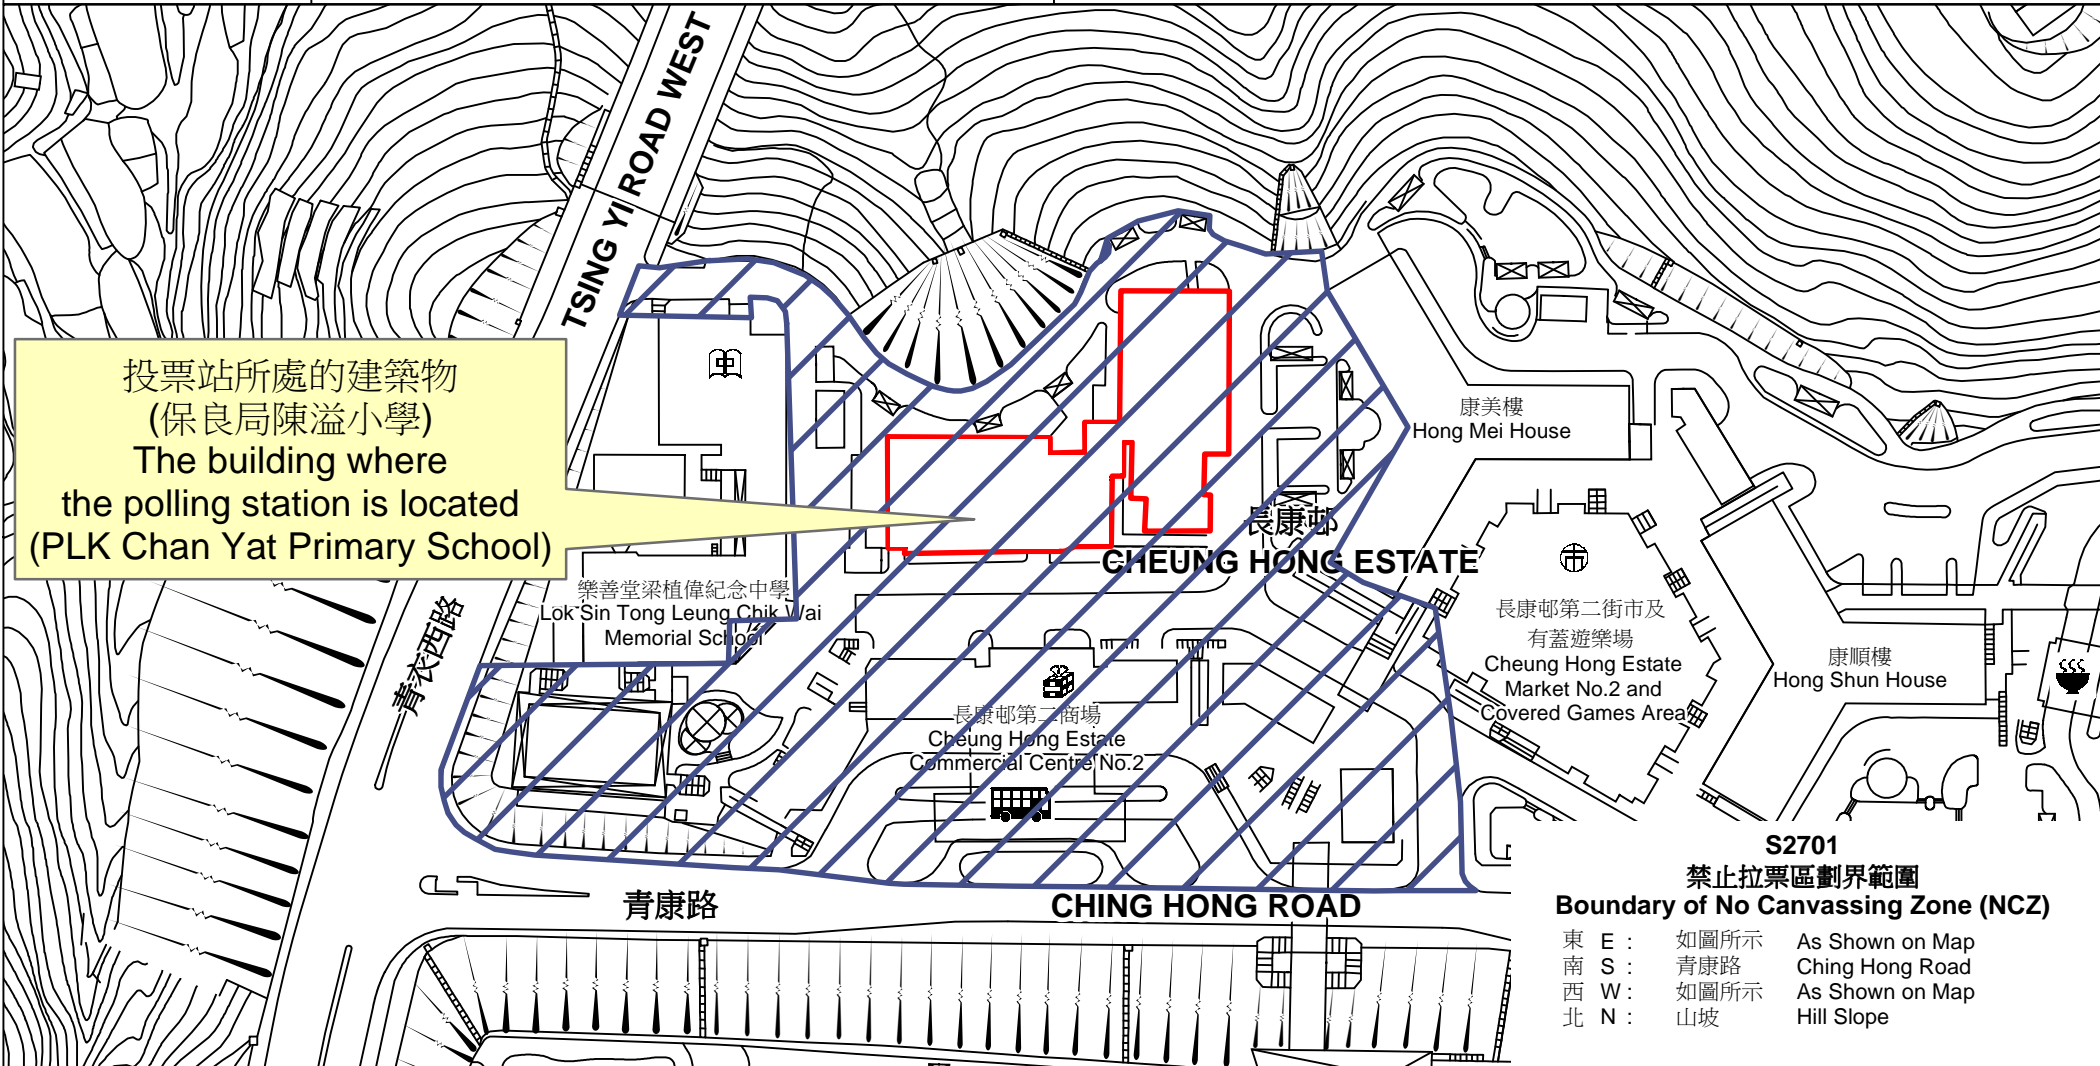

投票站位置圖和禁止拉票區 Polling Station - Location Plan & No Canvassing Zone

投票站編號 Polling Station Code S2701	2021年立法會換屆選舉地方選區編號及名稱 Code & Name of Geographical Constituency for 2021 Legislative Council General Election LC9 新界西南 NEW TERRITORIES SOUTH WEST	名稱及地址 Name & Address 保良局陳溢小學 新界青衣長康邨第二小學地下 PLK Chan Yat Primary School G/F, Estate Primary School No. 2, Cheung Hong Estate, Tsing Yi, New Territories
---	--	---

 禁止拉票區
No Canvassing Zone