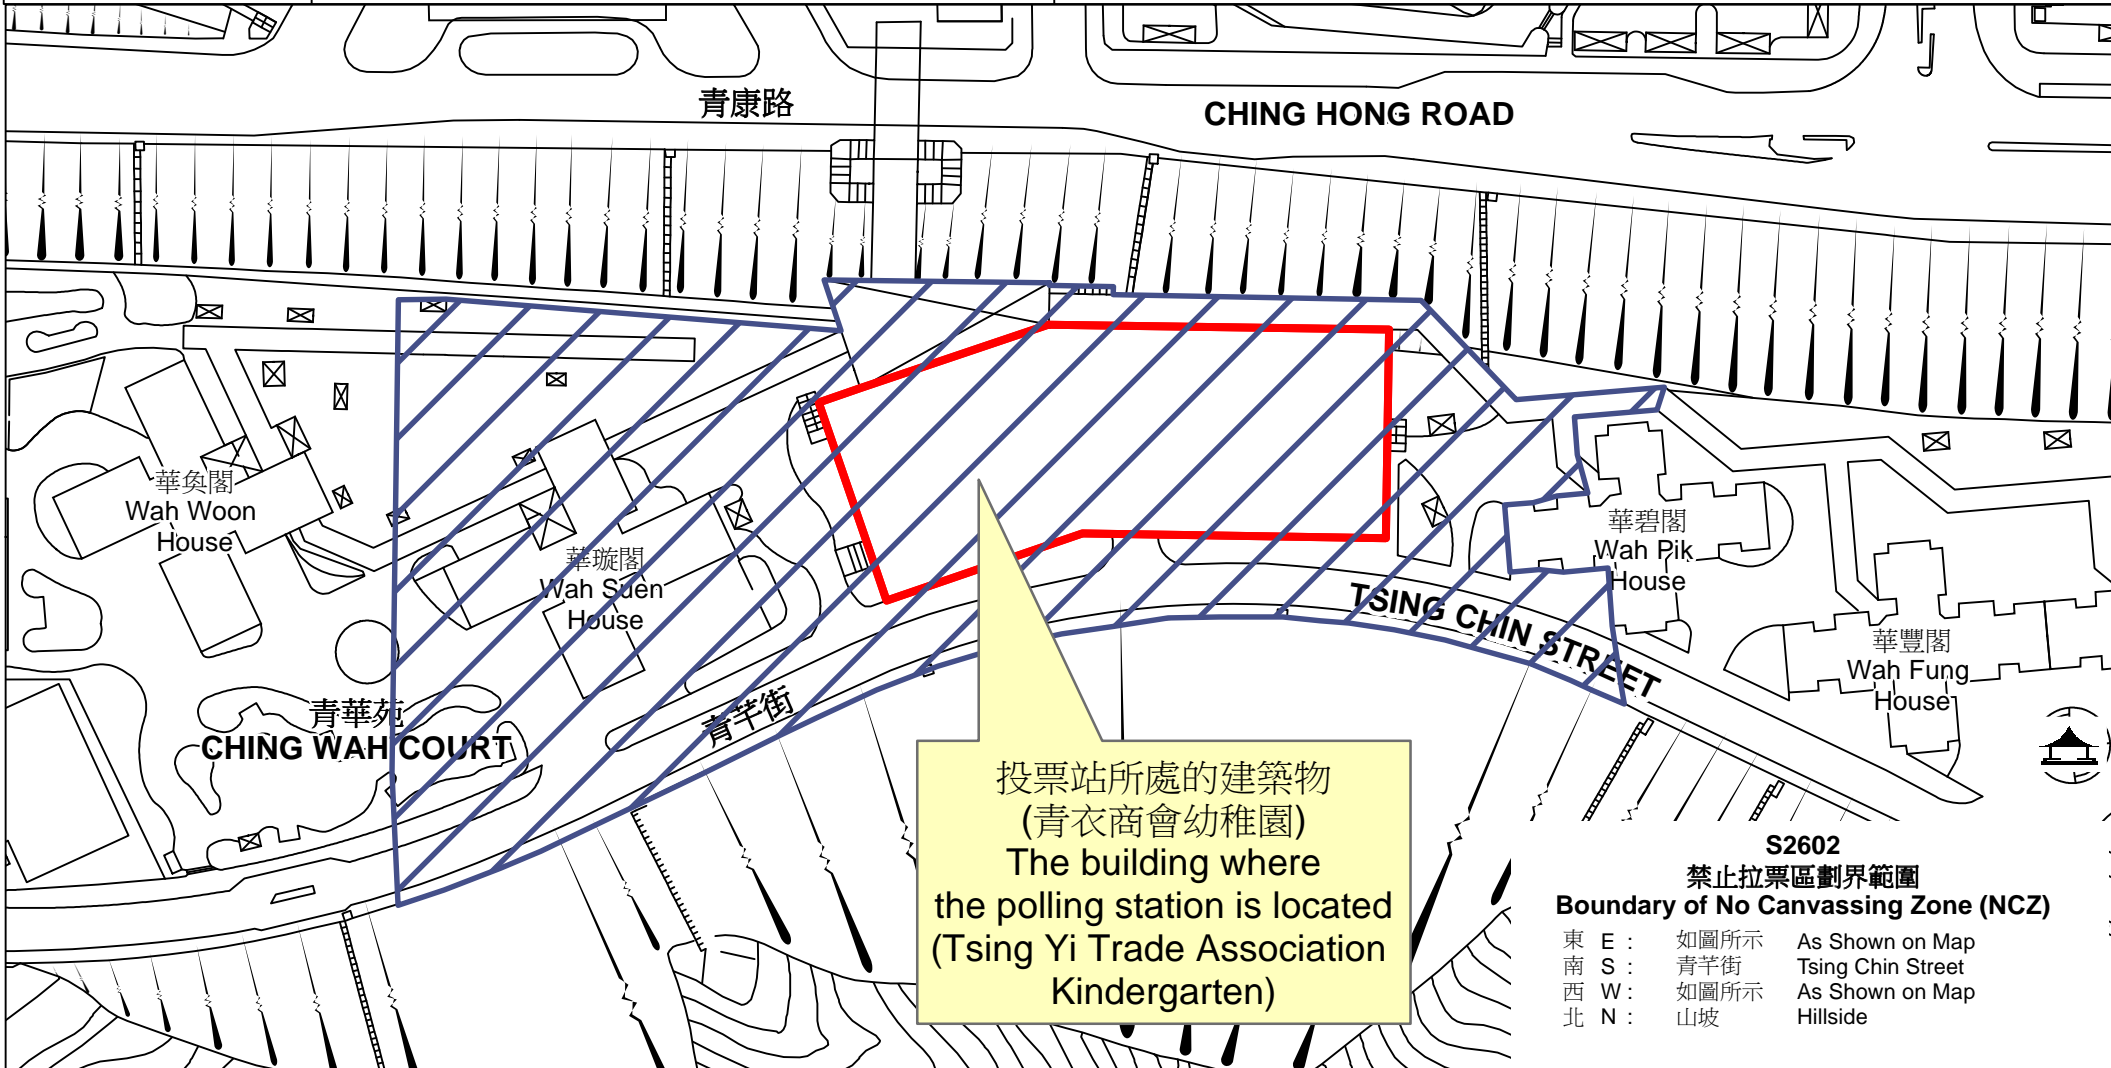

投票站位置圖和禁止拉票區 Polling Station - Location Plan & No Canvassing Zone

<p>投票站編號 Polling Station Code</p> <p>S2602</p>	<p>2021年立法會換屆選舉地方選區編號及名稱 Code & Name of Geographical Constituency for 2021 Legislative Council General Election</p> <p>LC9 新界西南 NEW TERRITORIES SOUTH WEST</p>	<p>名稱及地址 Name & Address</p> <p>青衣商會幼稚園 新界青衣青華苑停車場大廈地下 Tsing Yi Trade Association Kindergarten G/F, Carpark Building, Ching Wah Court, Tsing Yi, New Territories</p>
---	--	--

 禁止拉票區
No Canvassing Zone