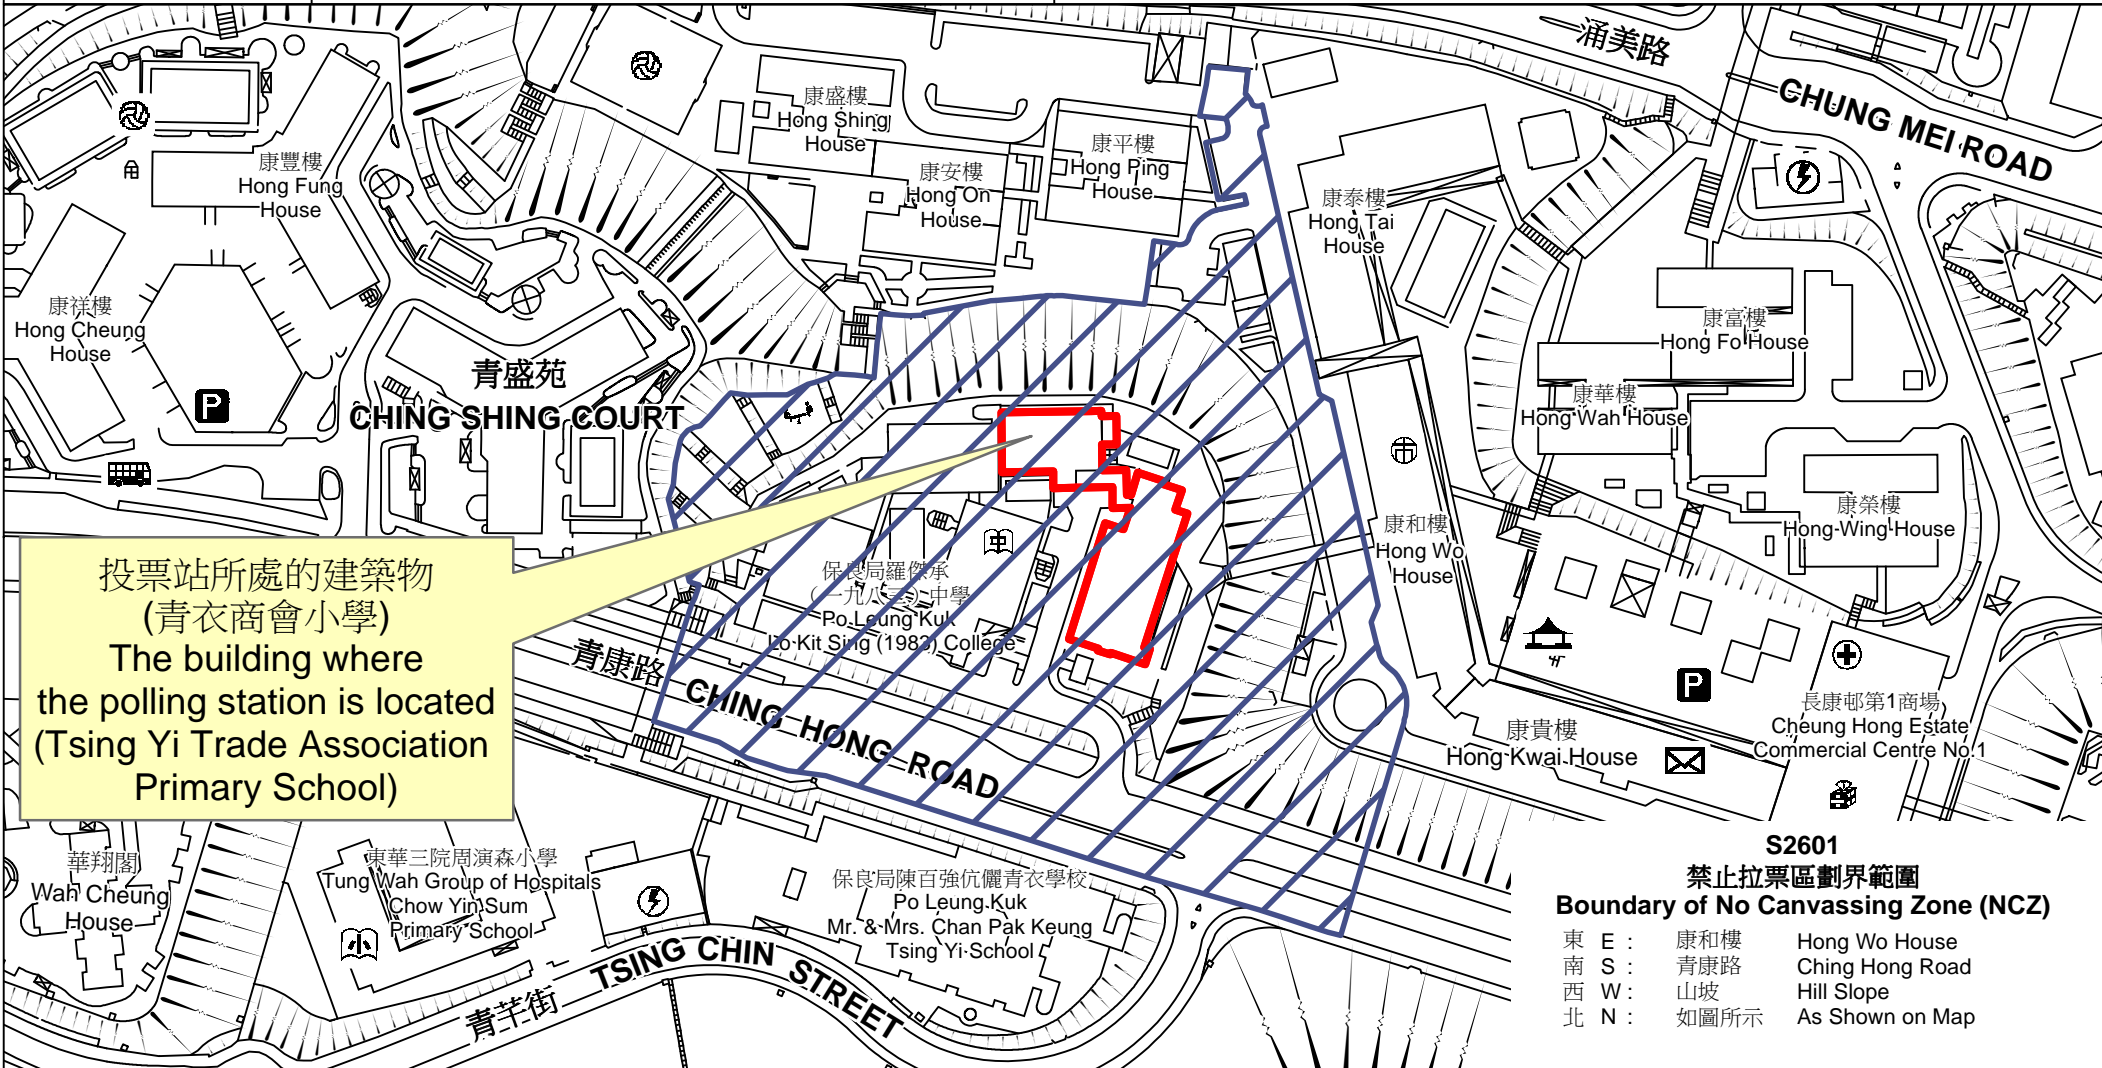

投票站位置圖和禁止拉票區 Polling Station - Location Plan & No Canvassing Zone

<p>投票站編號 Polling Station Code</p> <p>S2601</p>	<p>2021年立法會換屆選舉地方選區編號及名稱 Code & Name of Geographical Constituency for 2021 Legislative Council General Election</p> <p>LC9 新界西南 NEW TERRITORIES SOUTH WEST</p>	<p>名稱及地址 Name & Address</p> <p>青衣商會小學 新界青衣長康邨青康路12號地下 Tsing Yi Trade Association Primary School G/F, 12 Ching Hong Road, Cheung Hong Estate, Tsing Yi, New Territories</p>
---	--	---

 禁止拉票區
No Canvassing Zone