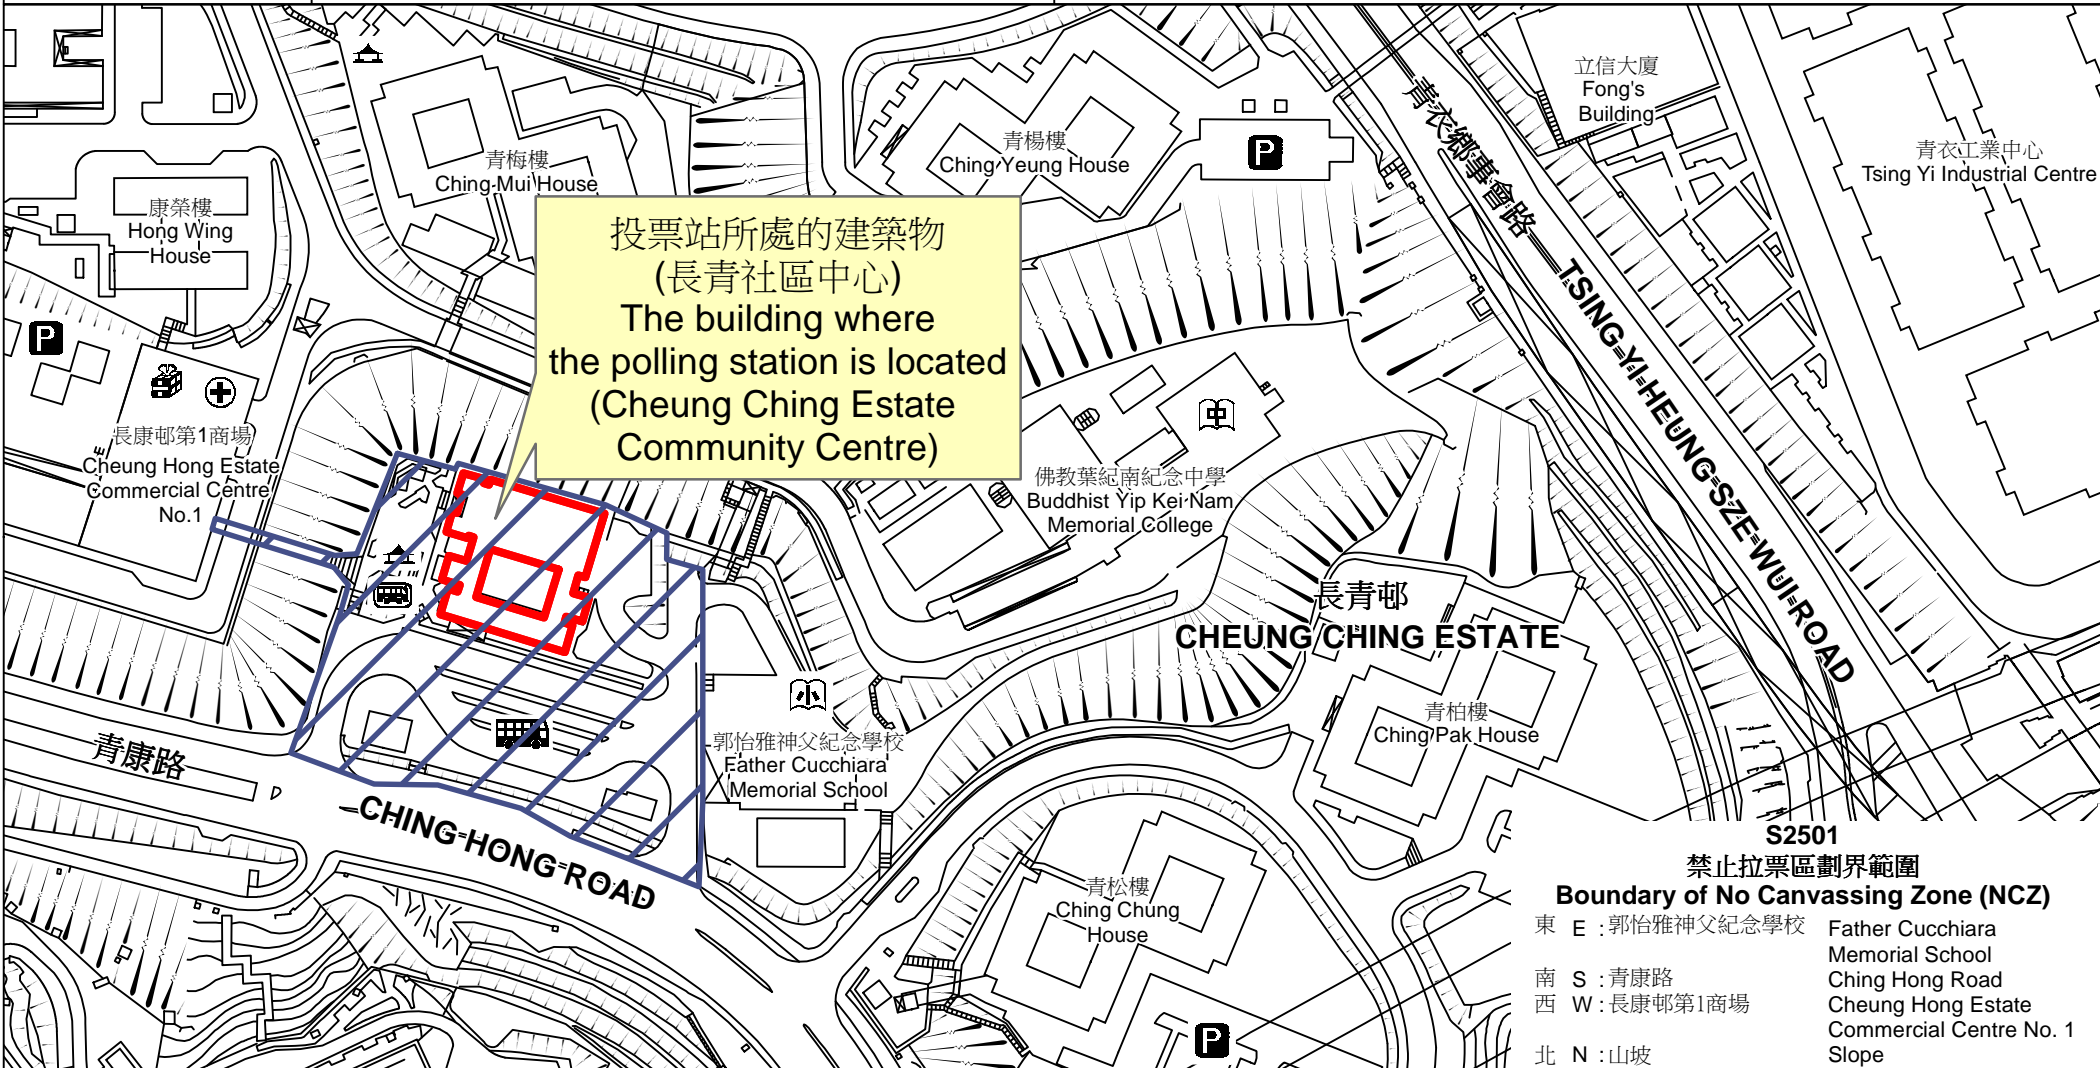

投票站位置圖和禁止拉票區 Polling Station - Location Plan & No Canvassing Zone

| 投票站編號<br>Polling Station Code<br><br><b>S2501</b> | 2021年立法會換屆選舉地方選區編號及名稱<br>Code & Name of Geographical Constituency<br>for 2021 Legislative Council General Election<br><br><b>LC9<br/>新界西南<br/>NEW TERRITORIES SOUTH WEST</b> | 名稱及地址<br>Name & Address<br><br>長青社區中心<br>新界青衣青康路6號地下<br><b>Cheung Ching Estate Community Centre</b><br>G/F, 6 Ching Hong Road, Tsing Yi, New Territories |
|---|--|--|
|---|--|--|

 禁止拉票區  
No Canvassing Zone