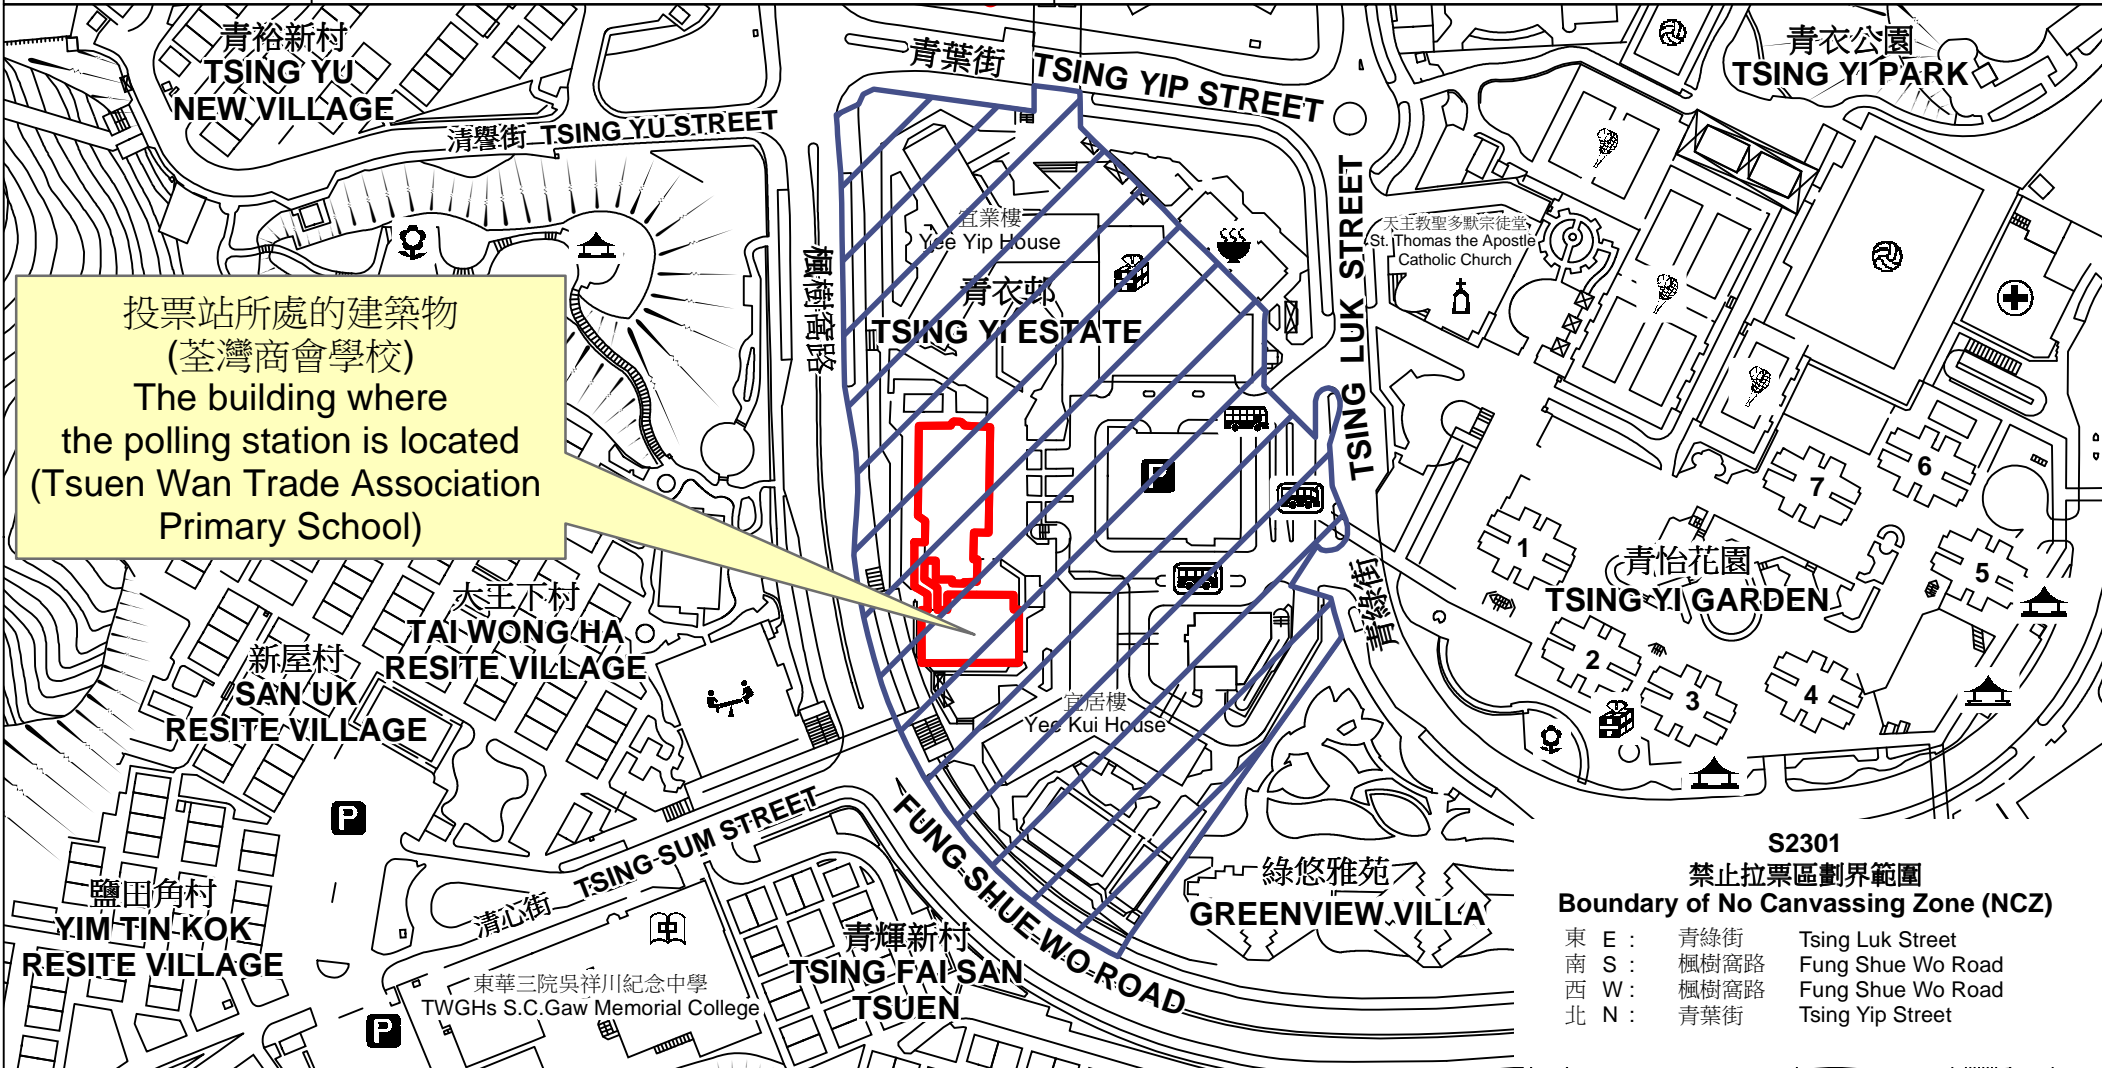

# 投票站位置圖和禁止拉票區 Polling Station - Location Plan & No Canvassing Zone

投票站編號 Polling Station Code	2021年立法會換屆選舉地方選區編號及名稱 Code & Name of Geographical Constituency for 2021 Legislative Council General Election	名稱及地址 Name & Address
<b>S2301</b>	<b>LC9</b> 新界西南 <b>NEW TERRITORIES SOUTH WEST</b>	荃灣商會學校 新界青衣青衣邨第1期第1區荃灣商會學校地下 <b>Tsuen Wan Trade Association Primary School</b> G/F, Tsuen Wan Trade Association Primary School, Phase 1, Area 1, Tsing Yi Estate, Tsing Yi, New Territories

投票站所處的建築物  
(荃灣商會學校)  
The building where  
the polling station is located  
(Tsuen Wan Trade Association  
Primary School)

**S2301**  
**禁止拉票區劃界範圍**  
**Boundary of No Canvassing Zone (NCZ)**

東 E :	青綠街	Tsing Luk Street
南 S :	楓樹窩路	Fung Shue Wo Road
西 W :	楓樹窩路	Fung Shue Wo Road
北 N :	青葉街	Tsing Yip Street

 禁止拉票區  
No Canvassing Zone