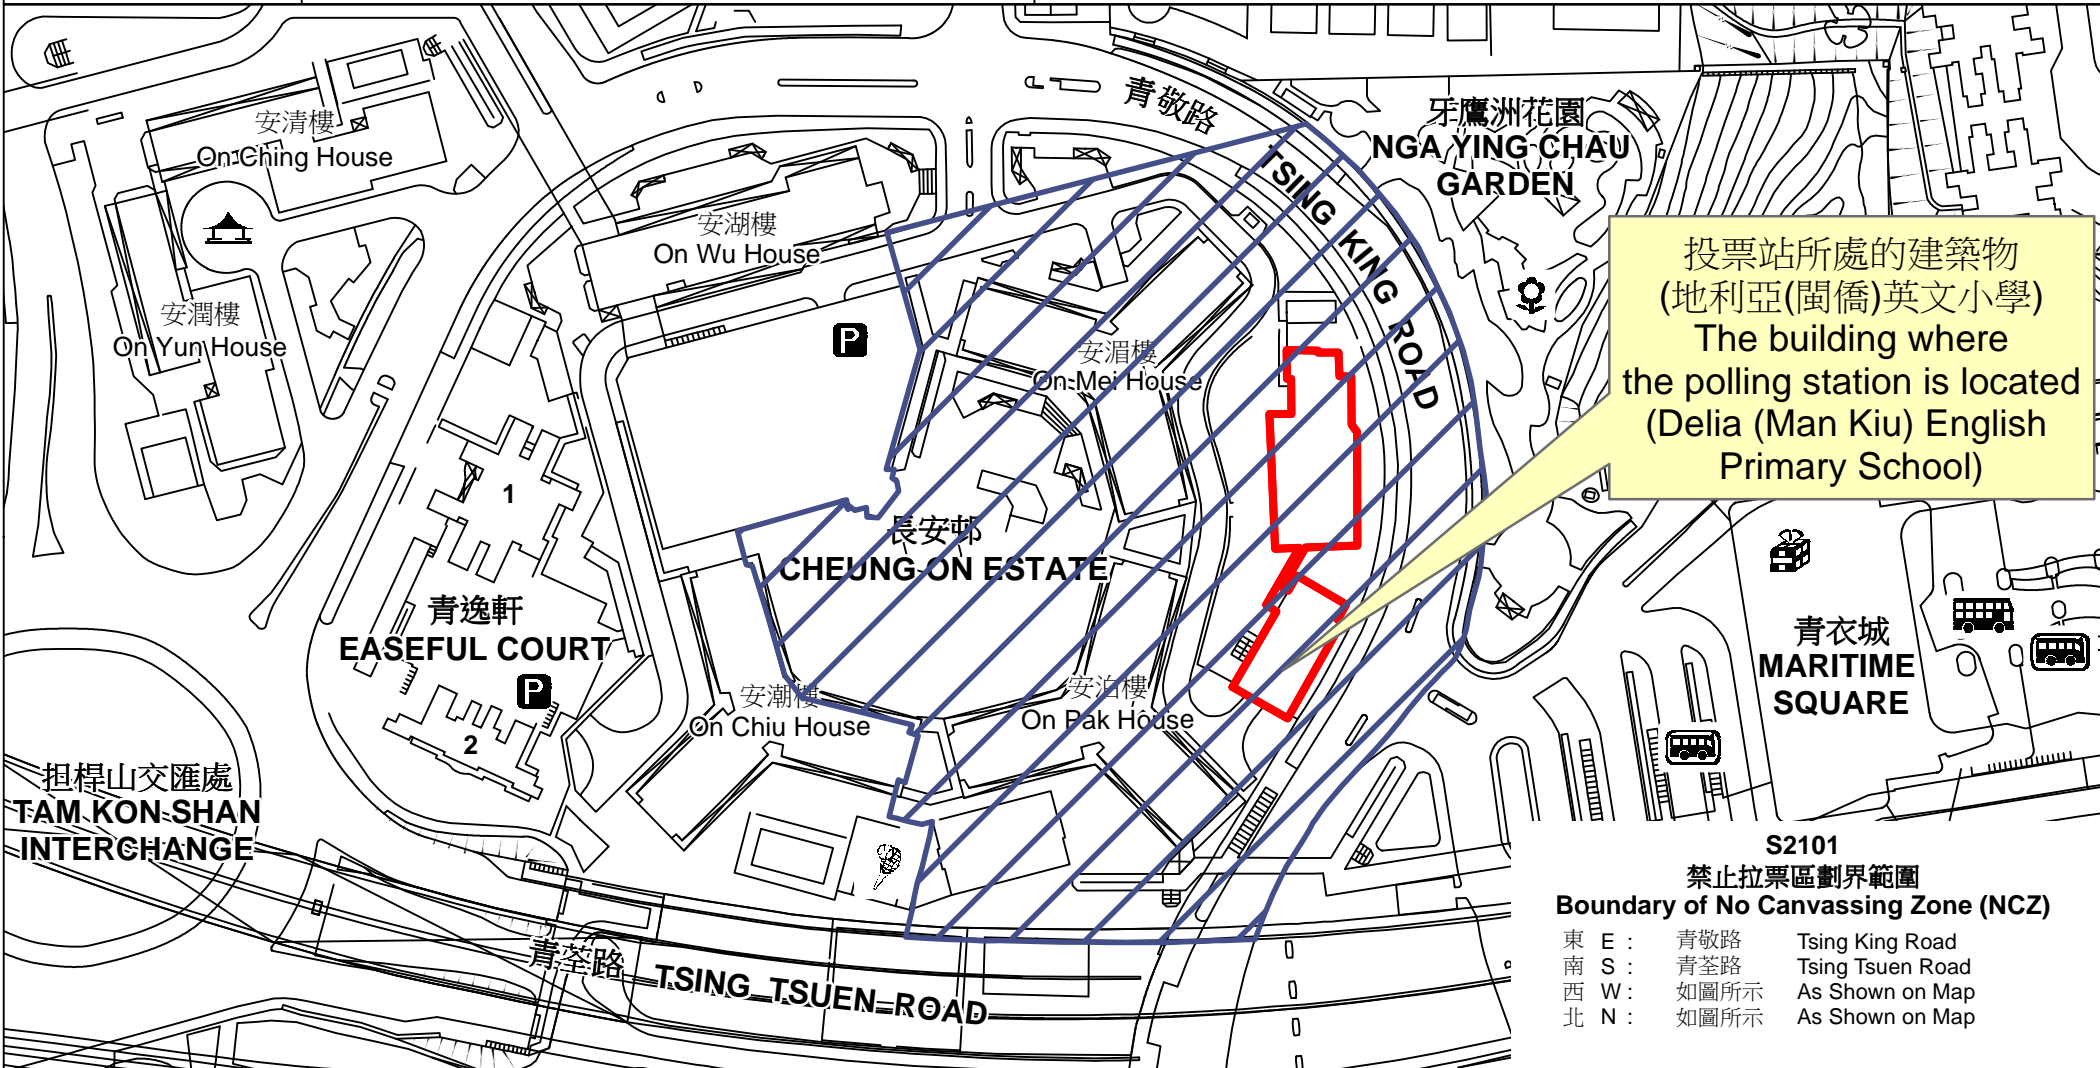

投票站位置圖和禁止拉票區 Polling Station - Location Plan & No Canvassing Zone

投票站編號 Polling Station Code	2021年立法會換屆選舉地方選區編號及名稱 Code & Name of Geographical Constituency for 2021 Legislative Council General Election	名稱及地址 Name & Address
S2101	LC9 新界西南 NEW TERRITORIES SOUTH WEST	地利亞(閩僑)英文小學 新界青衣長安邨第2期地利亞(閩僑)英文小學地下 Delia (Man Kiu) English Primary School G/F, Delia (Man Kiu) English Primary School, Phase 2, Cheung On Estate, Tsing Yi, New Territories

投票站所處的建築物
(地利亞(閩僑)英文小學)
The building where
the polling station is located
(Delia (Man Kiu) English
Primary School)

S2101
禁止拉票區劃界範圍
Boundary of No Canvassing Zone (NCZ)
 東 E : 青敬路 Tsing King Road
 南 S : 青荃路 Tsing Tsuen Road
 西 W : 如圖所示 As Shown on Map
 北 N : 如圖所示 As Shown on Map

 禁止拉票區
No Canvassing Zone