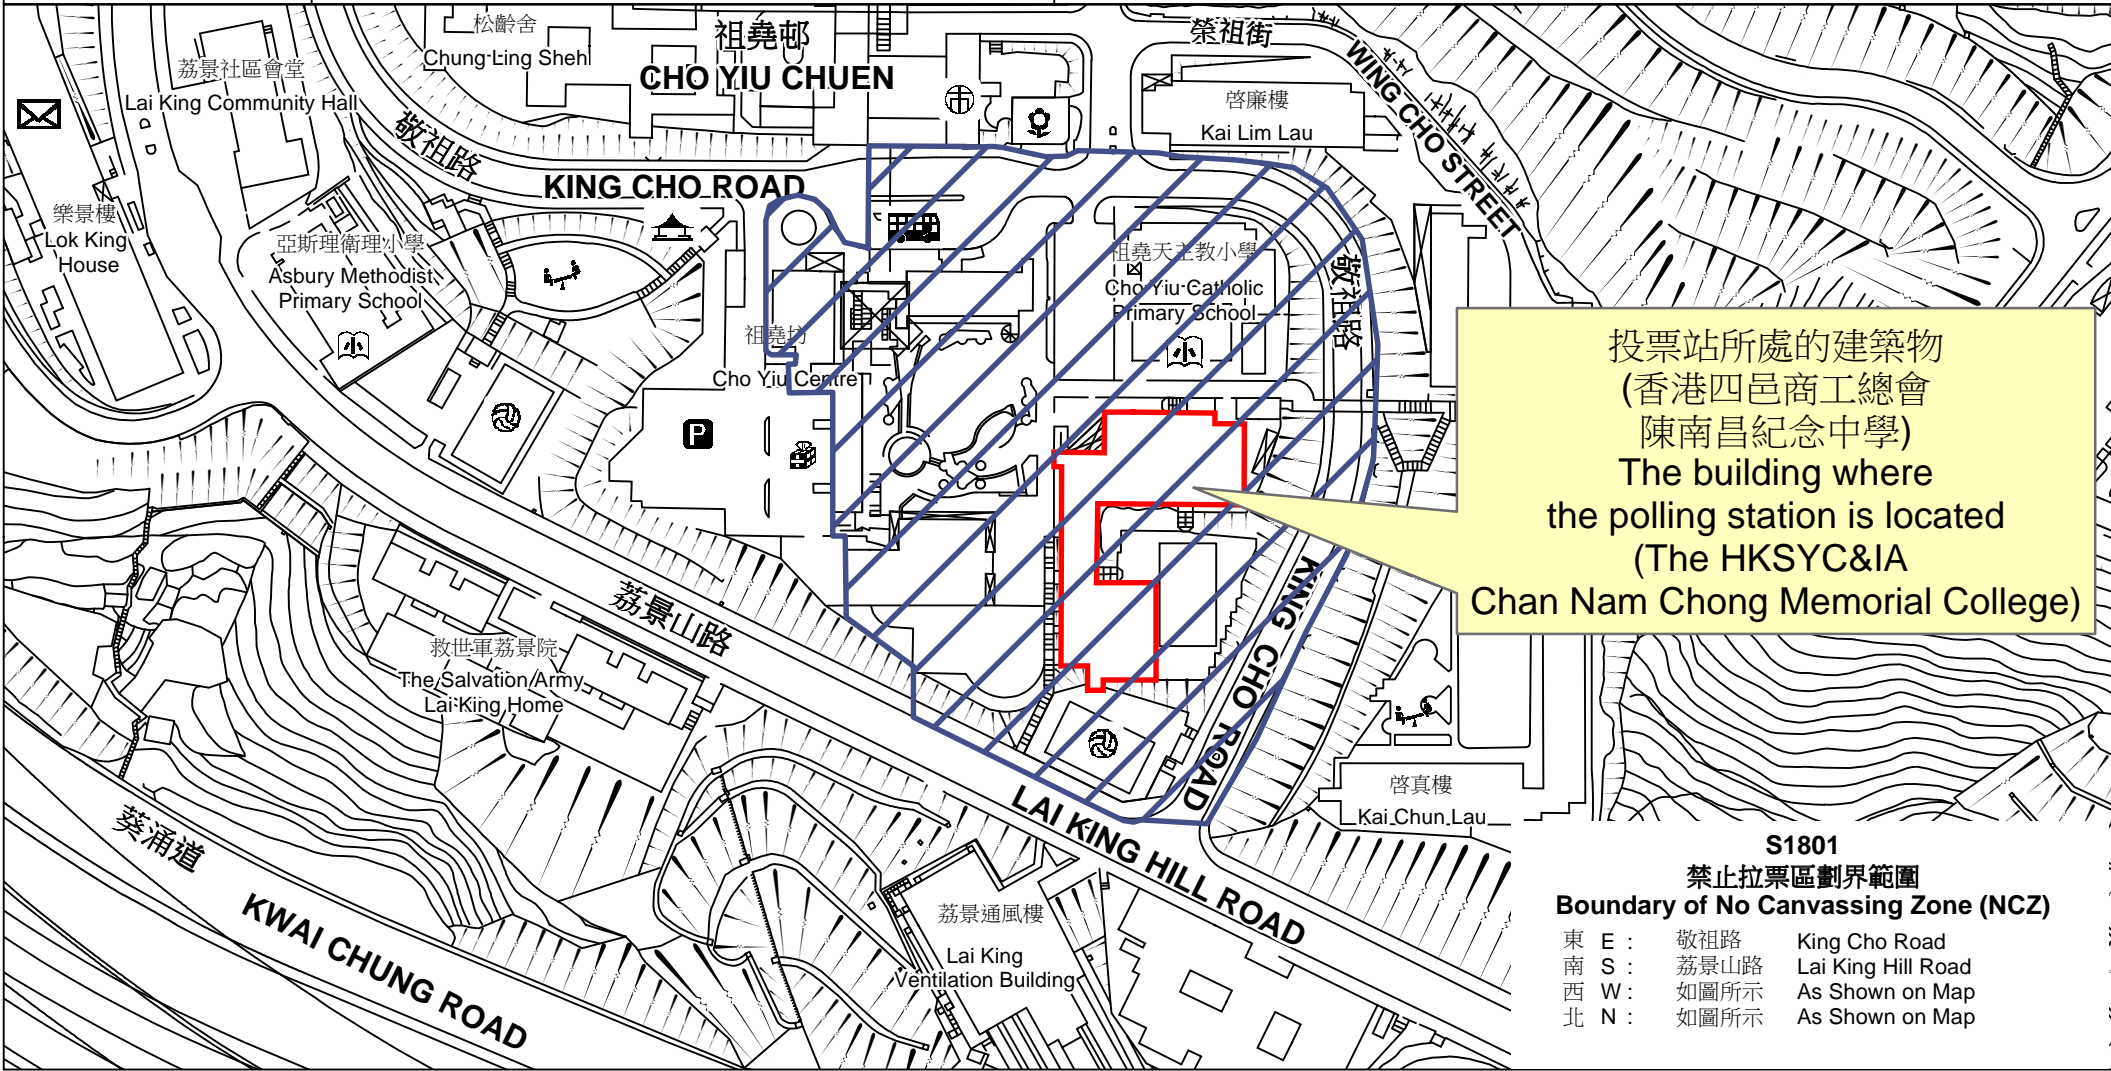

投票站位置圖和禁止拉票區 Polling Station - Location Plan & No Canvassing Zone

<p>投票站編號 Polling Station Code</p> <p>S1801</p>	<p>2021年立法會換屆選舉地方選區編號及名稱 Code & Name of Geographical Constituency for 2021 Legislative Council General Election</p> <p>LC9 新界西南 NEW TERRITORIES SOUTH WEST</p>	<p>名稱及地址 Name & Address</p> <p>香港四邑商工總會陳南昌紀念中學 新界葵涌祖堯邨敬祖路12號地下 The HKSYC&IA Chan Nam Chong Memorial College G/F, 12 King Cho Road, Cho Yiu Chuen, Kwai Chung, New Territories</p>
---	--	--

投票站所處的建築物
(香港四邑商工總會
陳南昌紀念中學)
The building where
the polling station is located
(The HKSYC&IA
Chan Nam Chong Memorial College)

S1801
禁止拉票區劃界範圍
Boundary of No Canvassing Zone (NCZ)

東 E :	敬祖路	King Cho Road
南 S :	荔景山路	Lai King Hill Road
西 W :	如圖所示	As Shown on Map
北 N :	如圖所示	As Shown on Map

 禁止拉票區
No Canvassing Zone