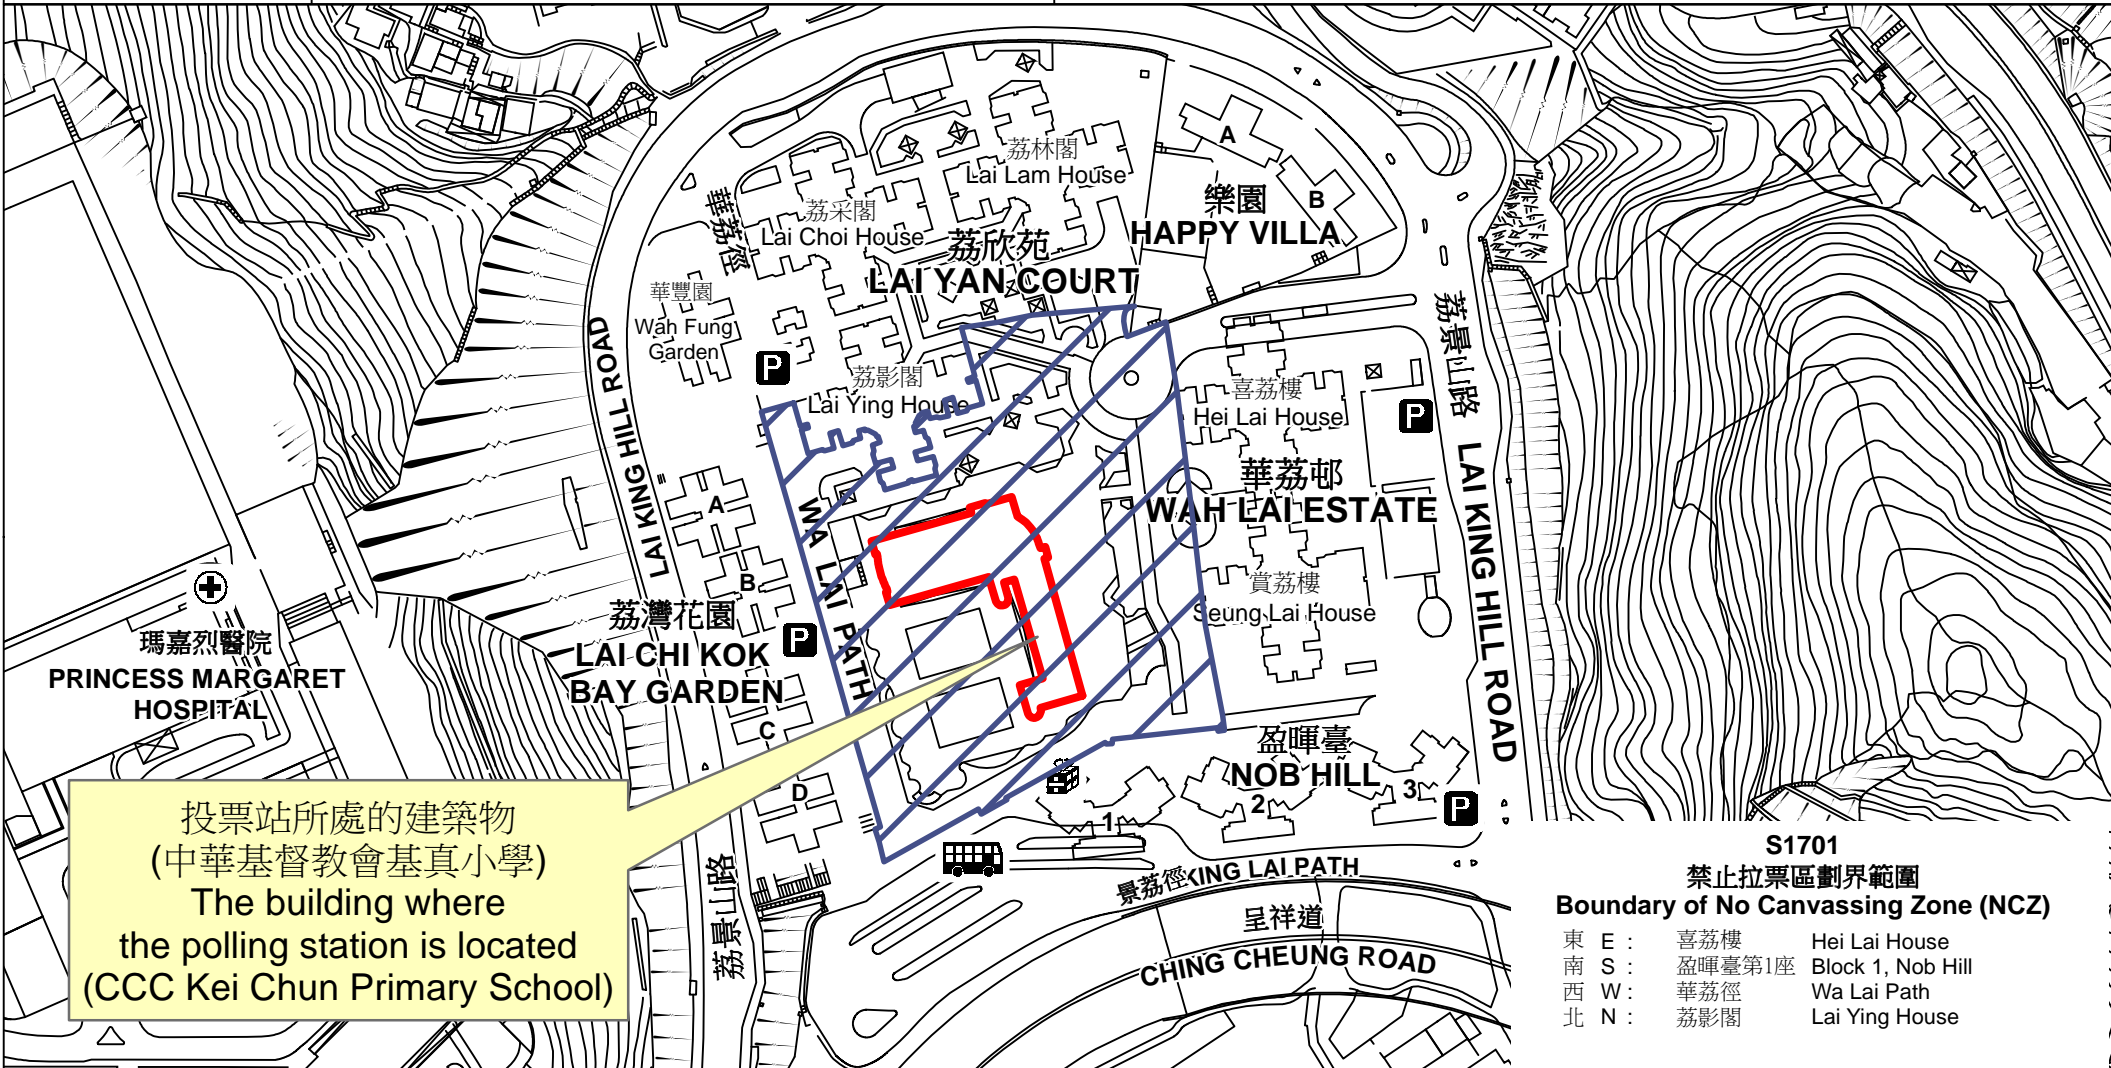

投票站位置圖和禁止拉票區 Polling Station - Location Plan & No Canvassing Zone

投票站編號 Polling Station Code	2021年立法會換屆選舉地方選區編號及名稱 Code & Name of Geographical Constituency for 2021 Legislative Council General Election	名稱及地址 Name & Address
S1701	LC9 新界西南 NEW TERRITORIES SOUTH WEST	中華基督教會基真小學 新界葵涌華荔徑11號地下 CCC Kei Chun Primary School G/F, 11 Wa Lai Path, Kwai Chung, New Territories

投票站所處的建築物
(中華基督教會基真小學)
The building where
the polling station is located
(CCC Kei Chun Primary School)

- S1701**
禁止拉票區劃界範圍
Boundary of No Canvassing Zone (NCZ)
- | | | |
|-------|--------|-------------------|
| 東 E : | 喜荔樓 | Hei Lai House |
| 南 S : | 盈暉臺第1座 | Block 1, Nob Hill |
| 西 W : | 華荔徑 | Wa Lai Path |
| 北 N : | 荔影閣 | Lai Ying House |

 禁止拉票區
No Canvassing Zone