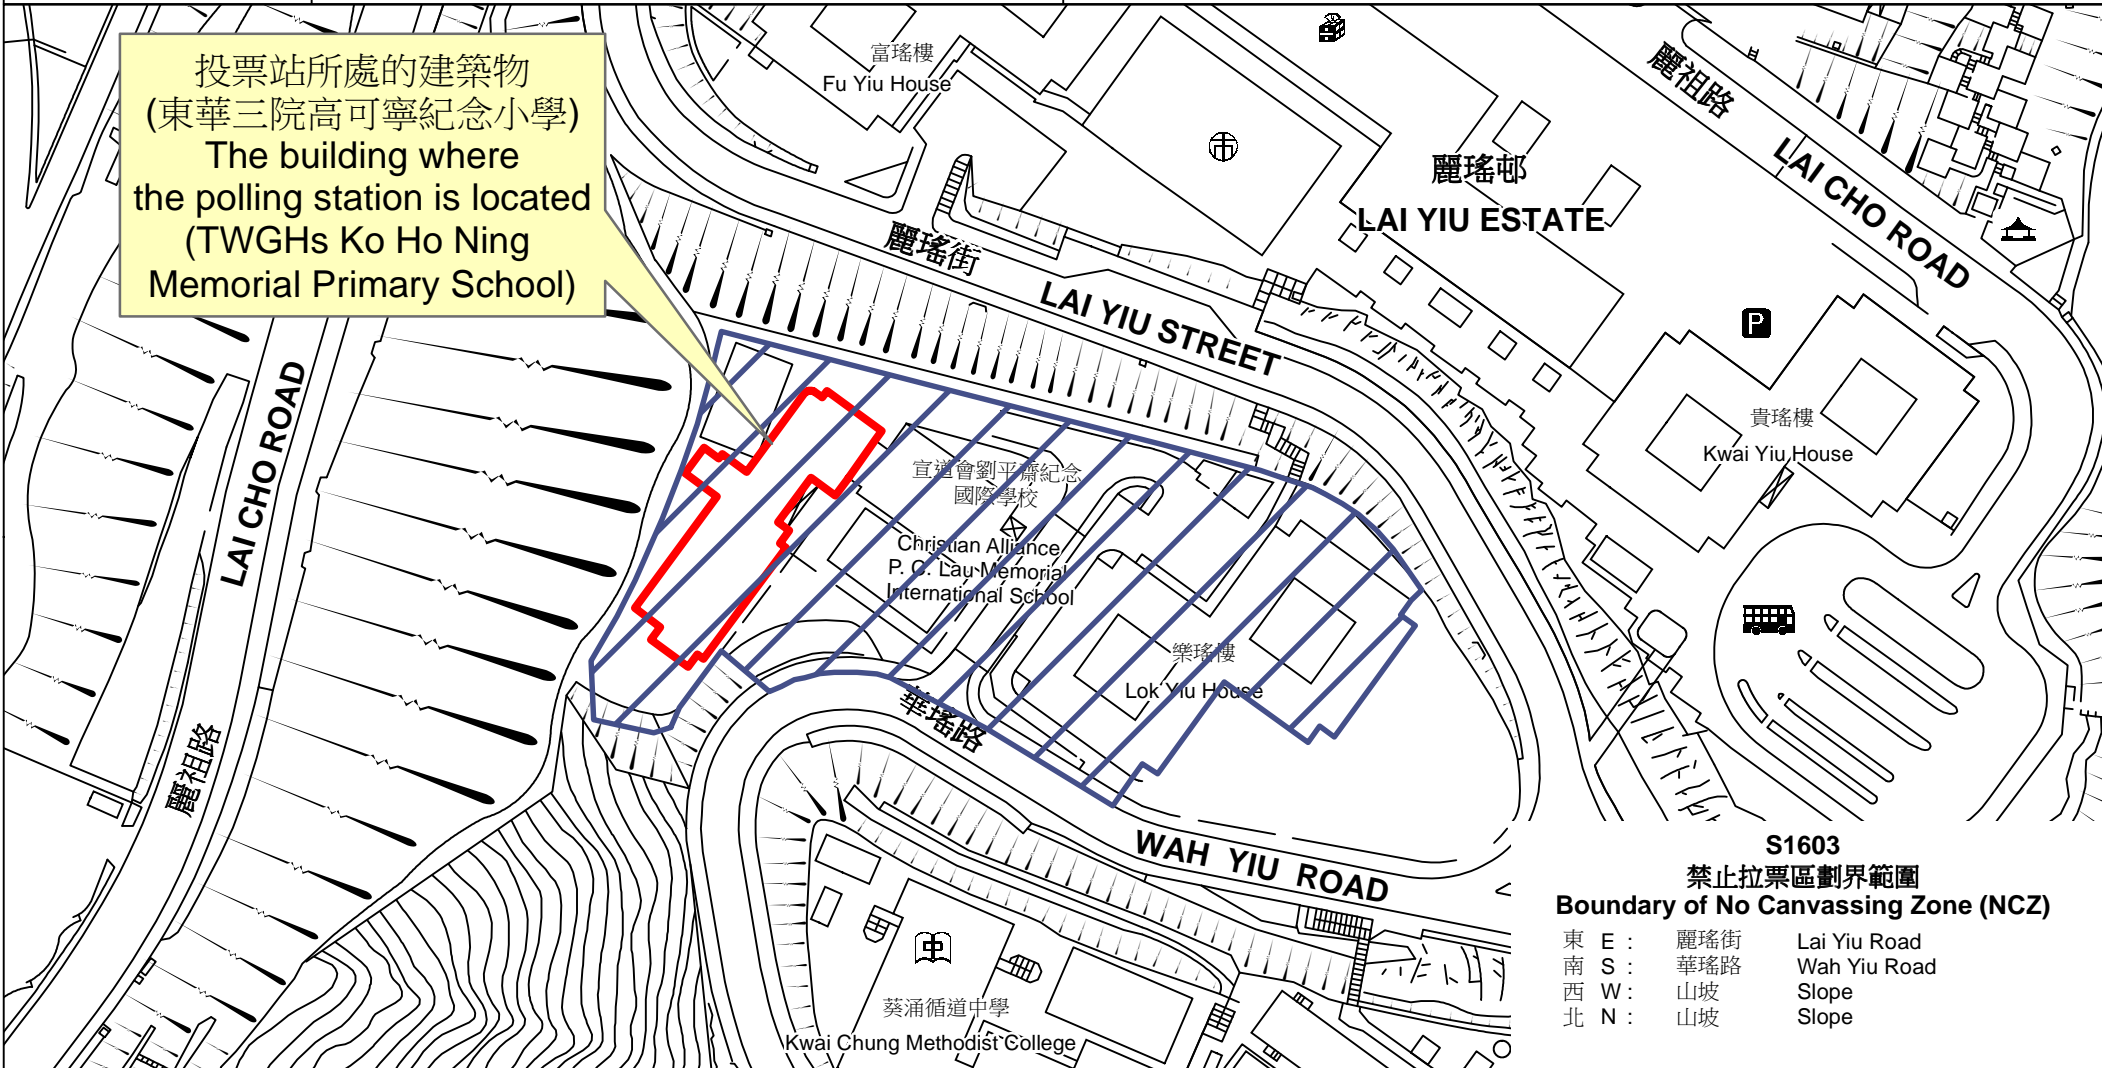

投票站位置圖和禁止拉票區 Polling Station - Location Plan & No Canvassing Zone

投票站編號 Polling Station Code	2021年立法會換屆選舉地方選區編號及名稱 Code & Name of Geographical Constituency for 2021 Legislative Council General Election	名稱及地址 Name & Address
S1603	LC9 新界西南 NEW TERRITORIES SOUTH WEST	東華三院高可寧紀念小學 新界葵涌麗瑤邨小學屋邨校舍第1座地下 TWGHs Ko Ho Ning Memorial Primary School G/F, Estate School No.1, Lai Yiu Estate, Kwai Chung, New Territories

投票站所處的建築物
(東華三院高可寧紀念小學)
The building where
the polling station is located
(TWGHs Ko Ho Ning
Memorial Primary School)

S1603
禁止拉票區劃界範圍
Boundary of No Canvassing Zone (NCZ)

東 E :	麗瑤街	Lai Yiu Road
南 S :	華瑤路	Wah Yiu Road
西 W :	山坡	Slope
北 N :	山坡	Slope

 禁止拉票區
No Canvassing Zone