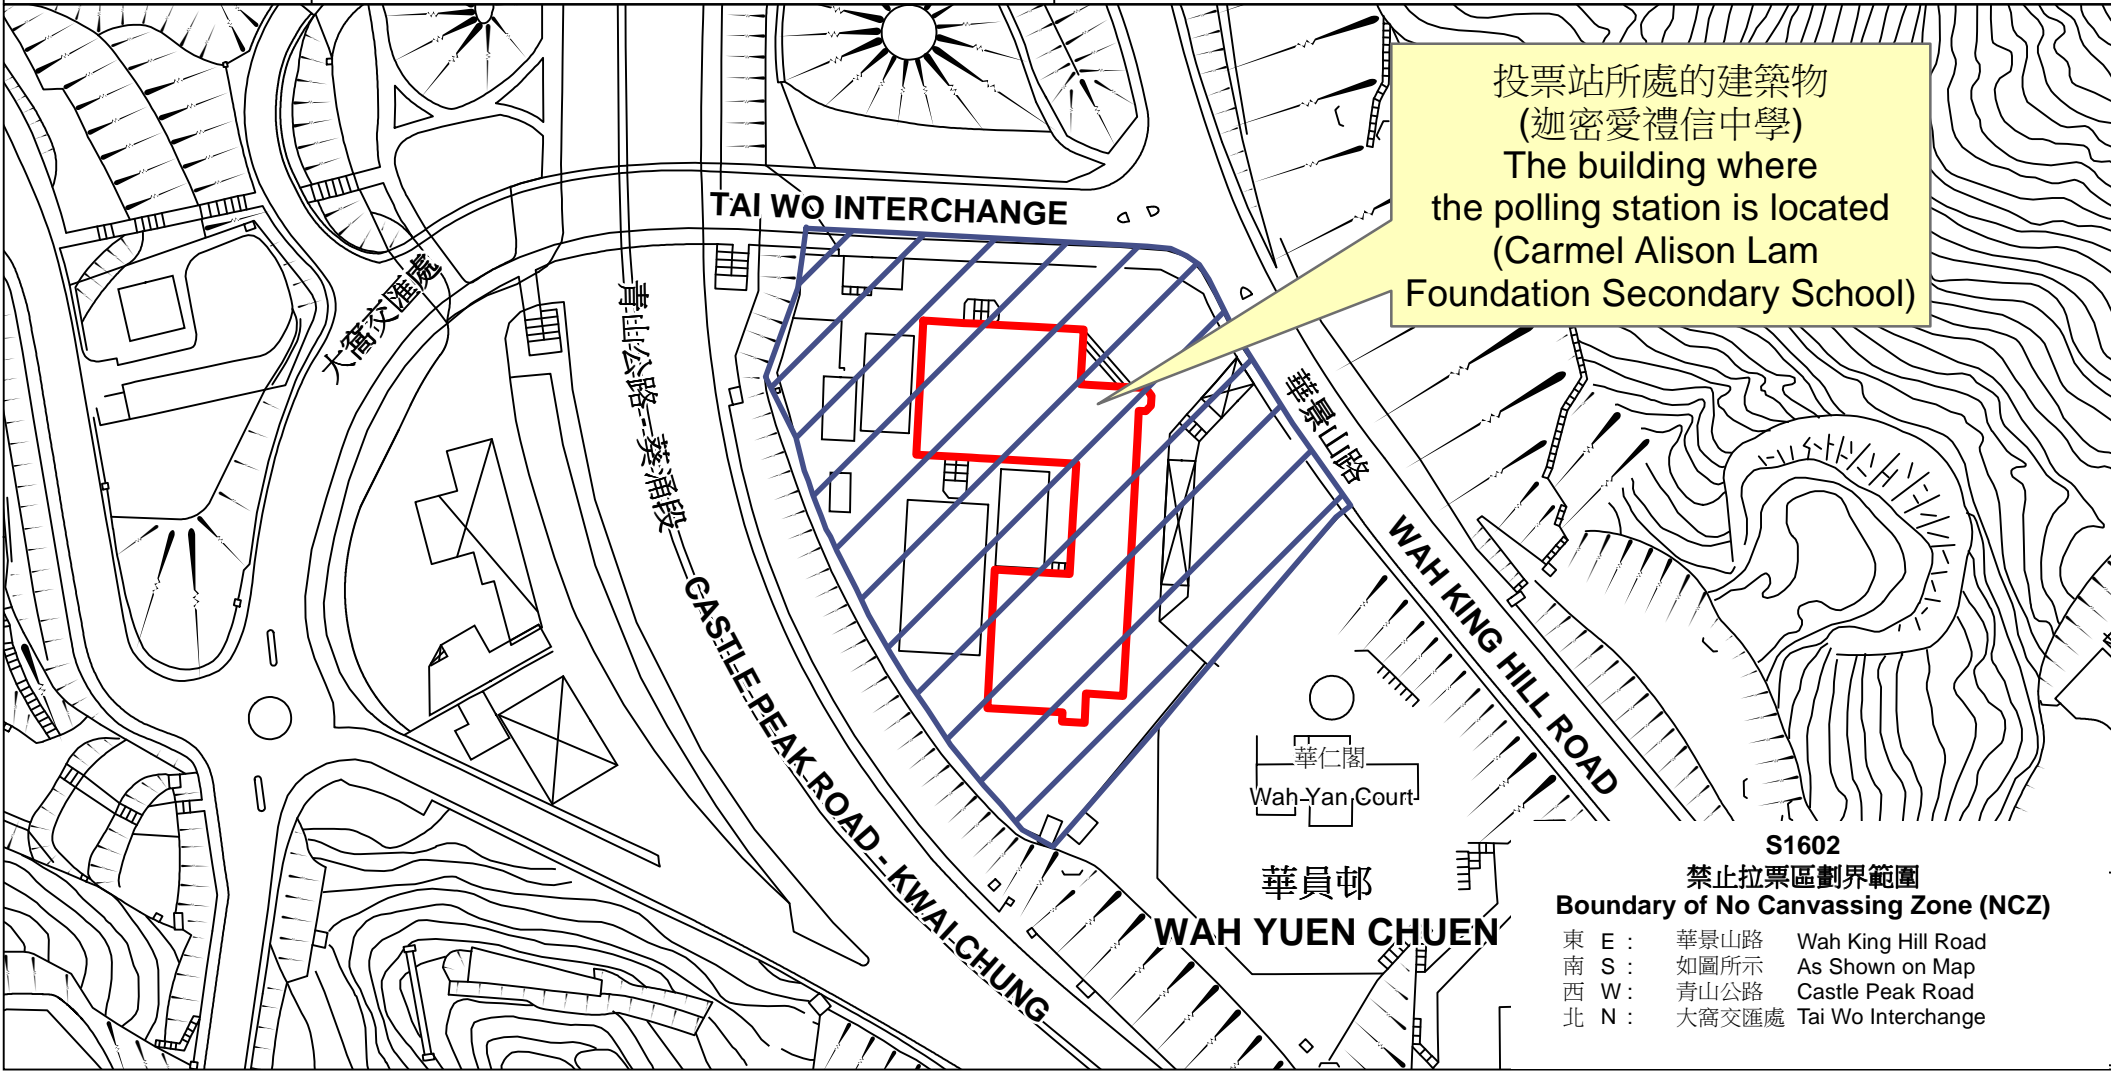

投票站位置圖和禁止拉票區 Polling Station - Location Plan & No Canvassing Zone

<p>投票站編號 Polling Station Code</p> <p>S1602</p>	<p>2021年立法會換屆選舉地方選區編號及名稱 Code & Name of Geographical Constituency for 2021 Legislative Council General Election</p> <p>LC9 新界西南 NEW TERRITORIES SOUTH WEST</p>	<p>名稱及地址 Name & Address</p> <p>迦密愛禮信中學 新界葵涌華景山路4號地下 Carmel Alison Lam Foundation Secondary School G/F, 4 Wah King Hill Road, Kwai Chung, New Territories</p>
---	--	--

 禁止拉票區
No Canvassing Zone