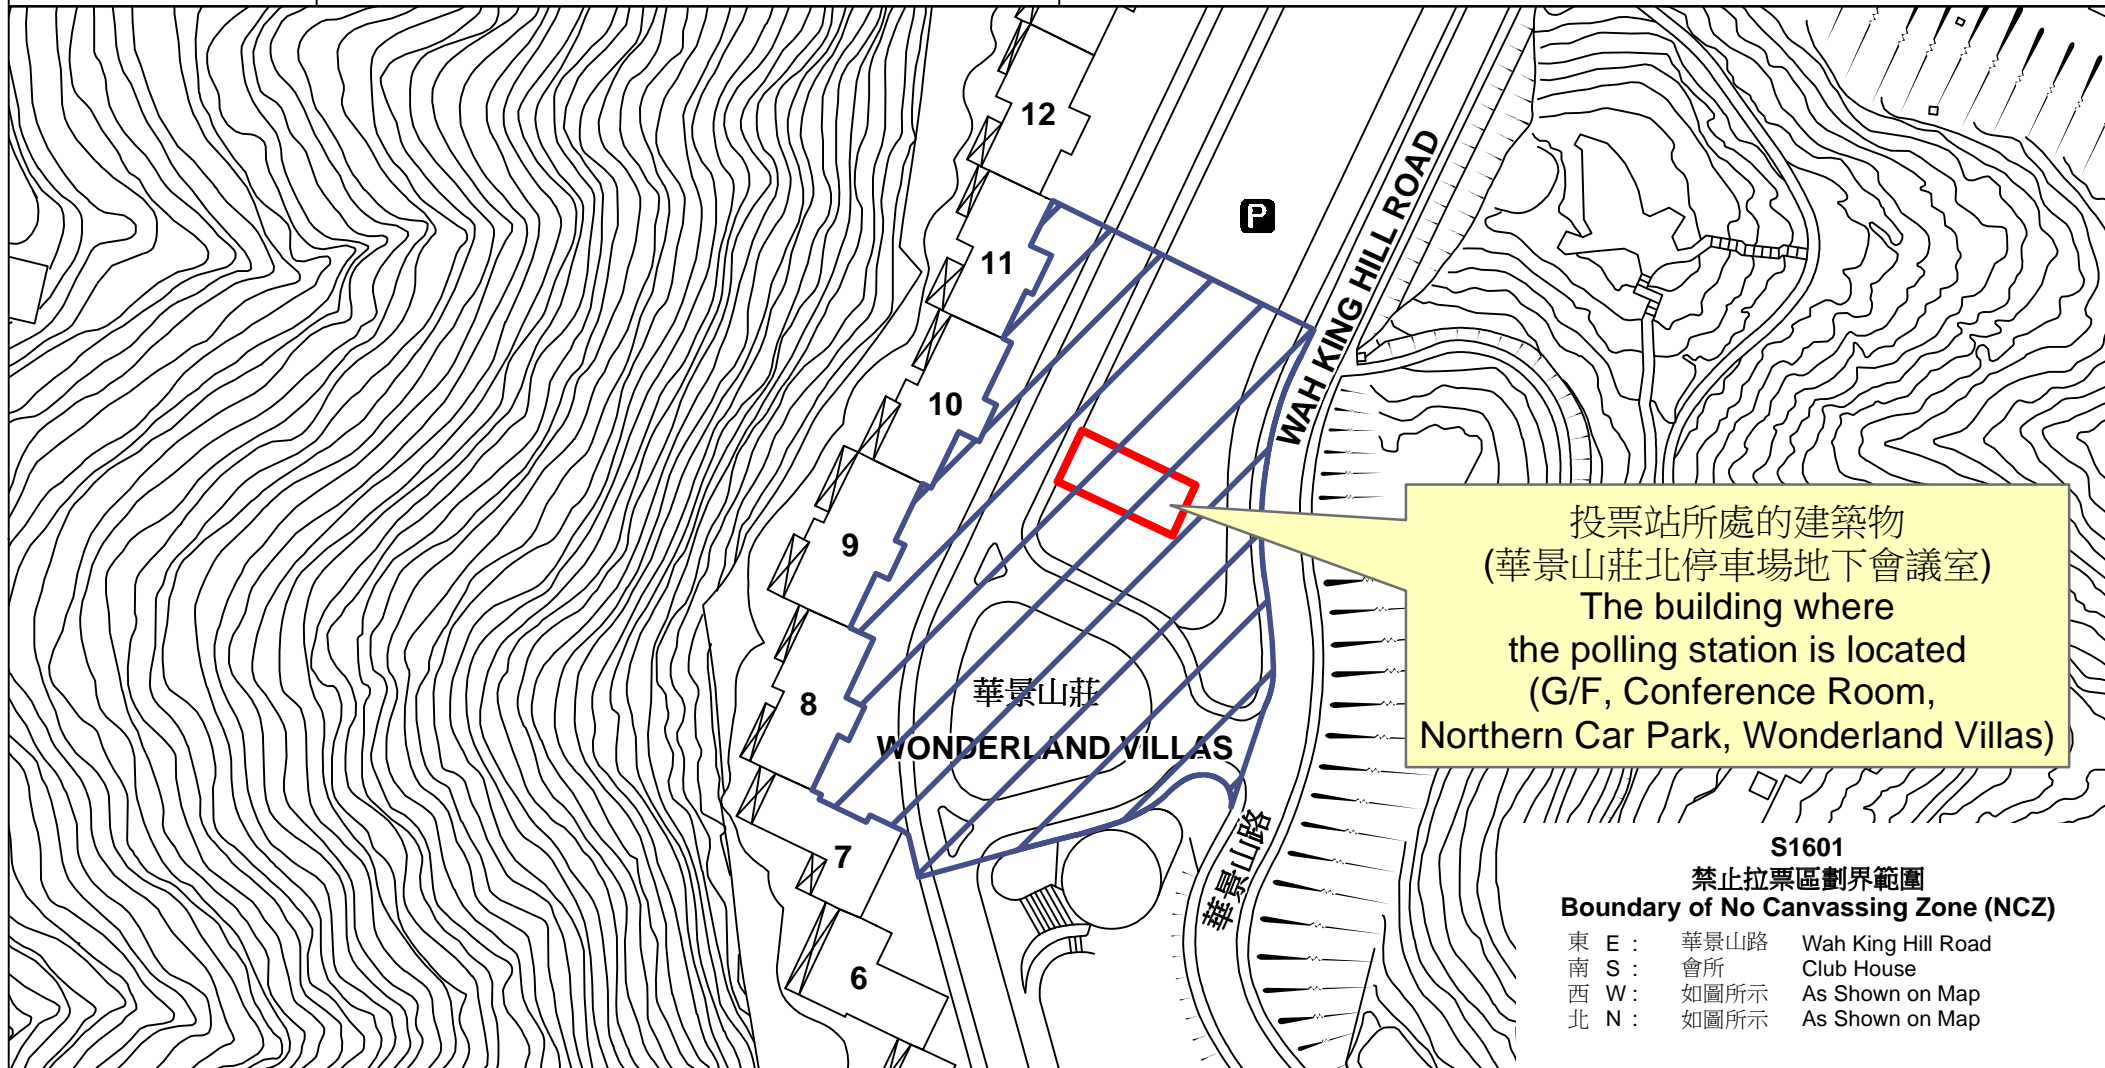

投票站位置圖和禁止拉票區 Polling Station - Location Plan & No Canvassing Zone

投票站編號 Polling Station Code	2021年立法會換屆選舉地方選區編號及名稱 Code & Name of Geographical Constituency for 2021 Legislative Council General Election	名稱及地址 Name & Address
S1601	LC9 新界西南 NEW TERRITORIES SOUTH WEST	華景山莊北停車場地下會議室 新界葵涌華景山路9號華景山莊地下 G/F, Conference Room, Northern Car Park, Wonderland Villas G/F, Wonderland Villas, 9 Wah King Hill Road, Kwai Chung, New Territories

 禁止拉票區
No Canvassing Zone