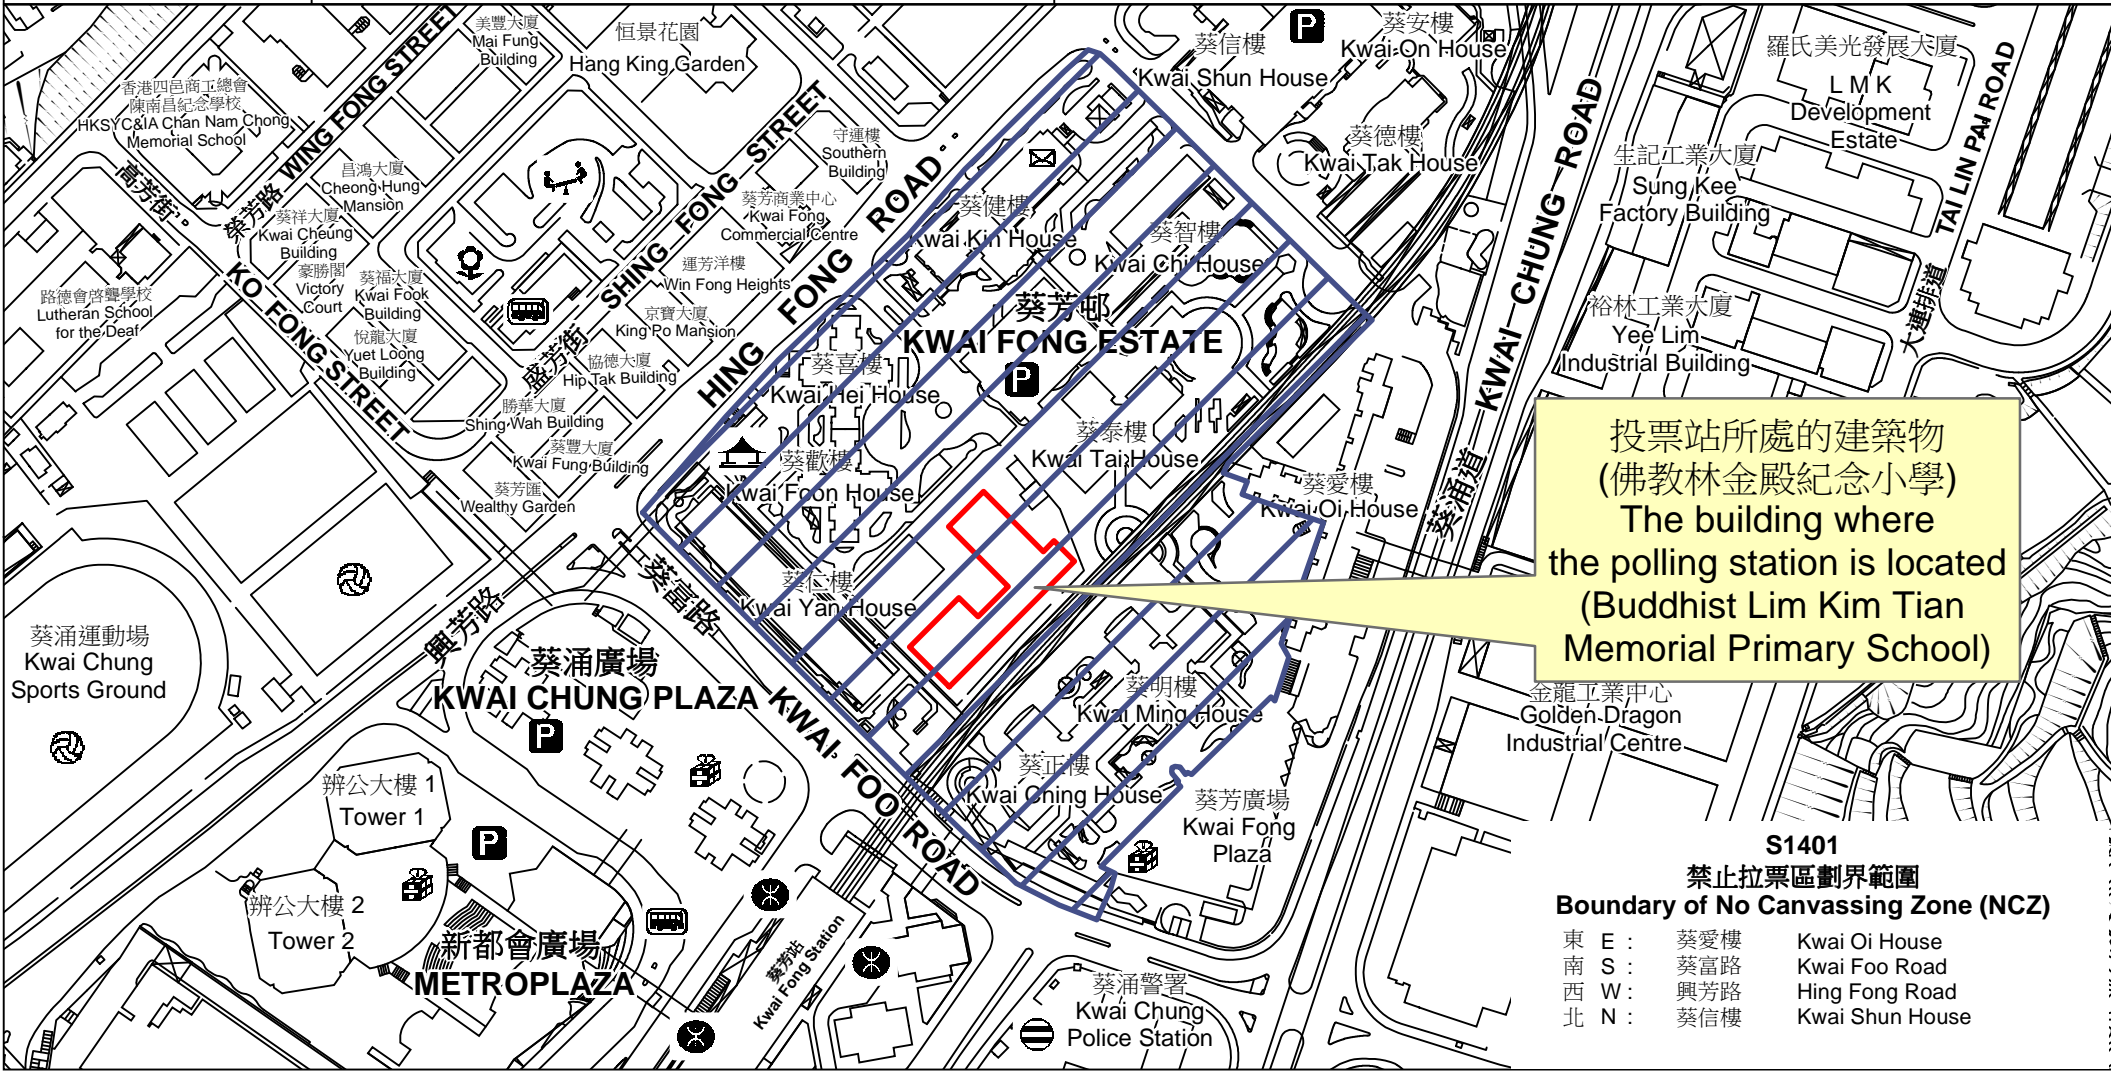

投票站位置圖和禁止拉票區 Polling Station - Location Plan & No Canvassing Zone

投票站編號 Polling Station Code	2021年立法會換屆選舉地方選區編號及名稱 Code & Name of Geographical Constituency for 2021 Legislative Council General Election	名稱及地址 Name & Address
S1401	LC9 新界西南 NEW TERRITORIES SOUTH WEST	佛教林金殿紀念小學 新界葵涌葵芳邨第5期屋邨校舍地下 Buddhist Lim Kim Tian Memorial Primary School G/F, Estate School Phase 5, Kwai Fong Estate, Kwai Chung, New Territories

投票站所處的建築物
(佛教林金殿紀念小學)
The building where
the polling station is located
(Buddhist Lim Kim Tian
Memorial Primary School)

S1401
禁止拉票區劃界範圍
Boundary of No Canvassing Zone (NCZ)

東 E :	葵愛樓	Kwai Oi House
南 S :	葵富路	Kwai Foo Road
西 W :	興芳路	Hing Fong Road
北 N :	葵信樓	Kwai Shun House

 禁止拉票區
No Canvassing Zone