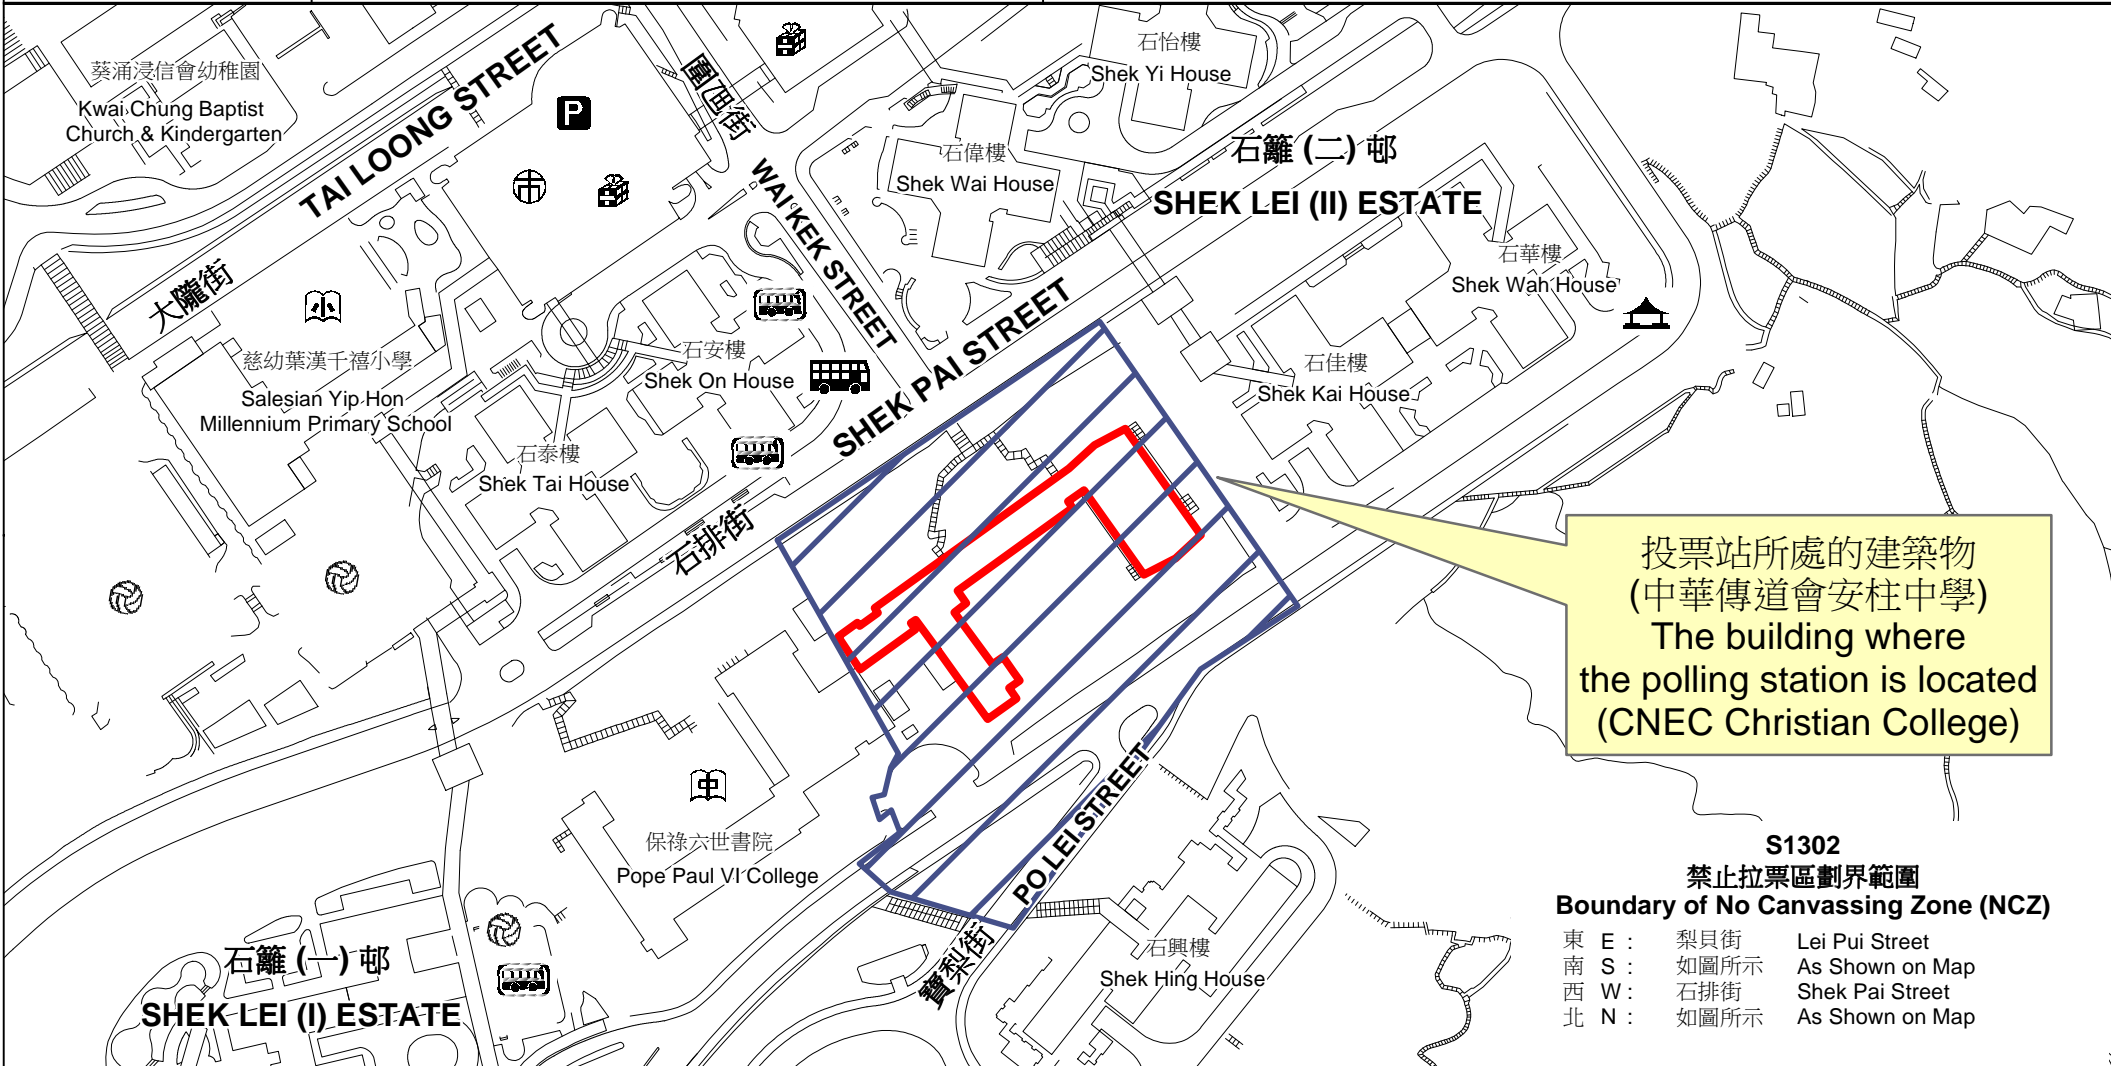

投票站位置圖和禁止拉票區 Polling Station - Location Plan & No Canvassing Zone

<p>投票站編號 Polling Station Code</p> <p>S1302</p>	<p>2021年立法會換屆選舉地方選區編號及名稱 Code & Name of Geographical Constituency for 2021 Legislative Council General Election</p> <p>LC9 新界西南 NEW TERRITORIES SOUTH WEST</p>	<p>名稱及地址 Name & Address</p> <p>中華傳道會安柱中學 新界葵涌梨貝街6號地下 CNEC Christian College G/F, 6 Lei Pui St, Kwai Chung, New Territories</p>
---	--	---

投票站所處的建築物
(中華傳道會安柱中學)
The building where
the polling station is located
(CNEC Christian College)

S1302
禁止拉票區劃界範圍
Boundary of No Canvassing Zone (NCZ)

東 E :	梨貝街	Lei Pui Street
南 S :	如圖所示	As Shown on Map
西 W :	石排街	Shek Pai Street
北 N :	如圖所示	As Shown on Map

 禁止拉票區
No Canvassing Zone