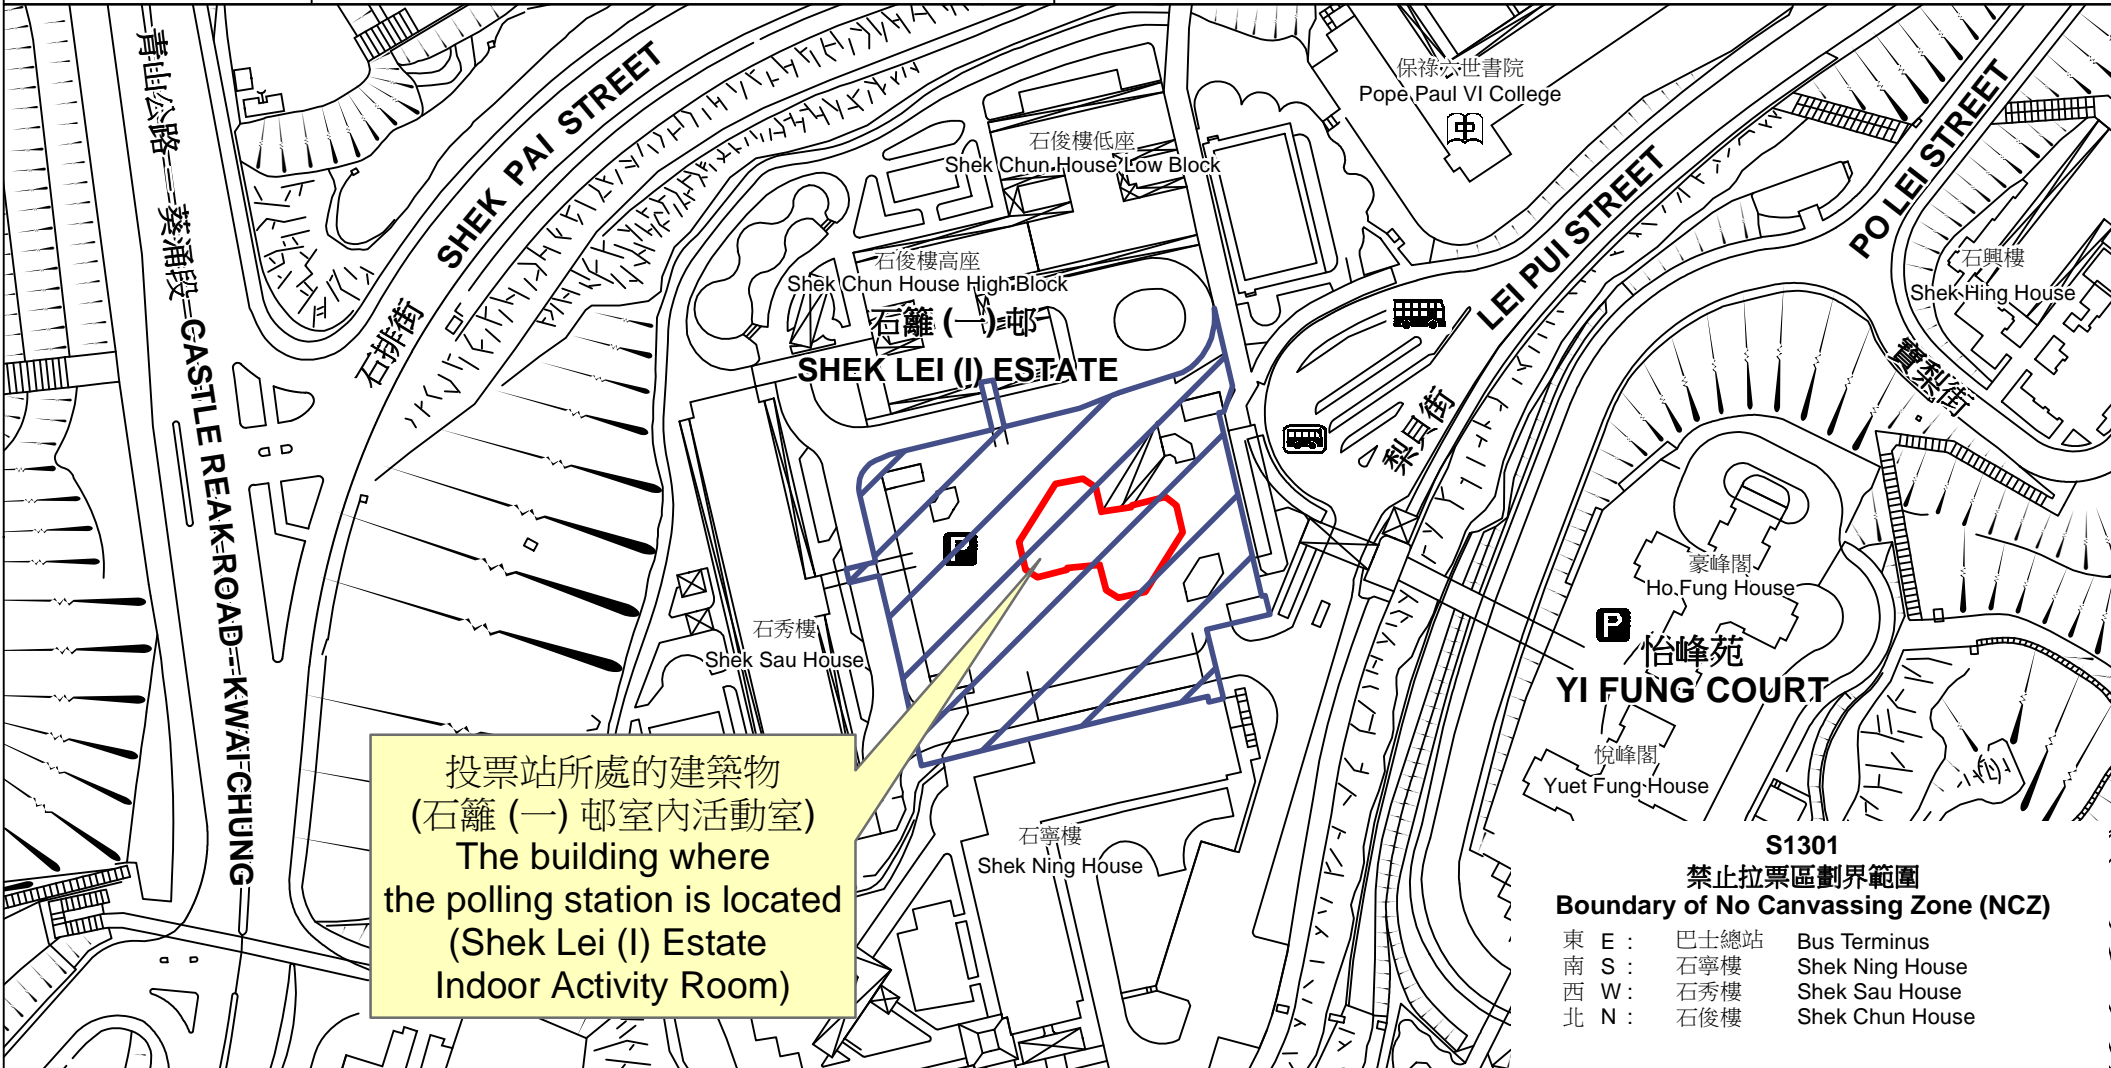

投票站位置圖和禁止拉票區 Polling Station - Location Plan & No Canvassing Zone

投票站編號 Polling Station Code S1301	2021年立法會換屆選舉地方選區編號及名稱 Code & Name of Geographical Constituency for 2021 Legislative Council General Election LC9 新界西南 NEW TERRITORIES SOUTH WEST	名稱及地址 Name & Address 石籬(一)邨室內活動室 新界石籬(一)邨1號停車場平台1號活動室 Shek Lei (I) Estate Indoor Activity Room Activity Room No. 1, Podium, Carpark 1, Shek Lei (I) Estate, New Territories
---	--	--

 禁止拉票區
 No Canvassing Zone