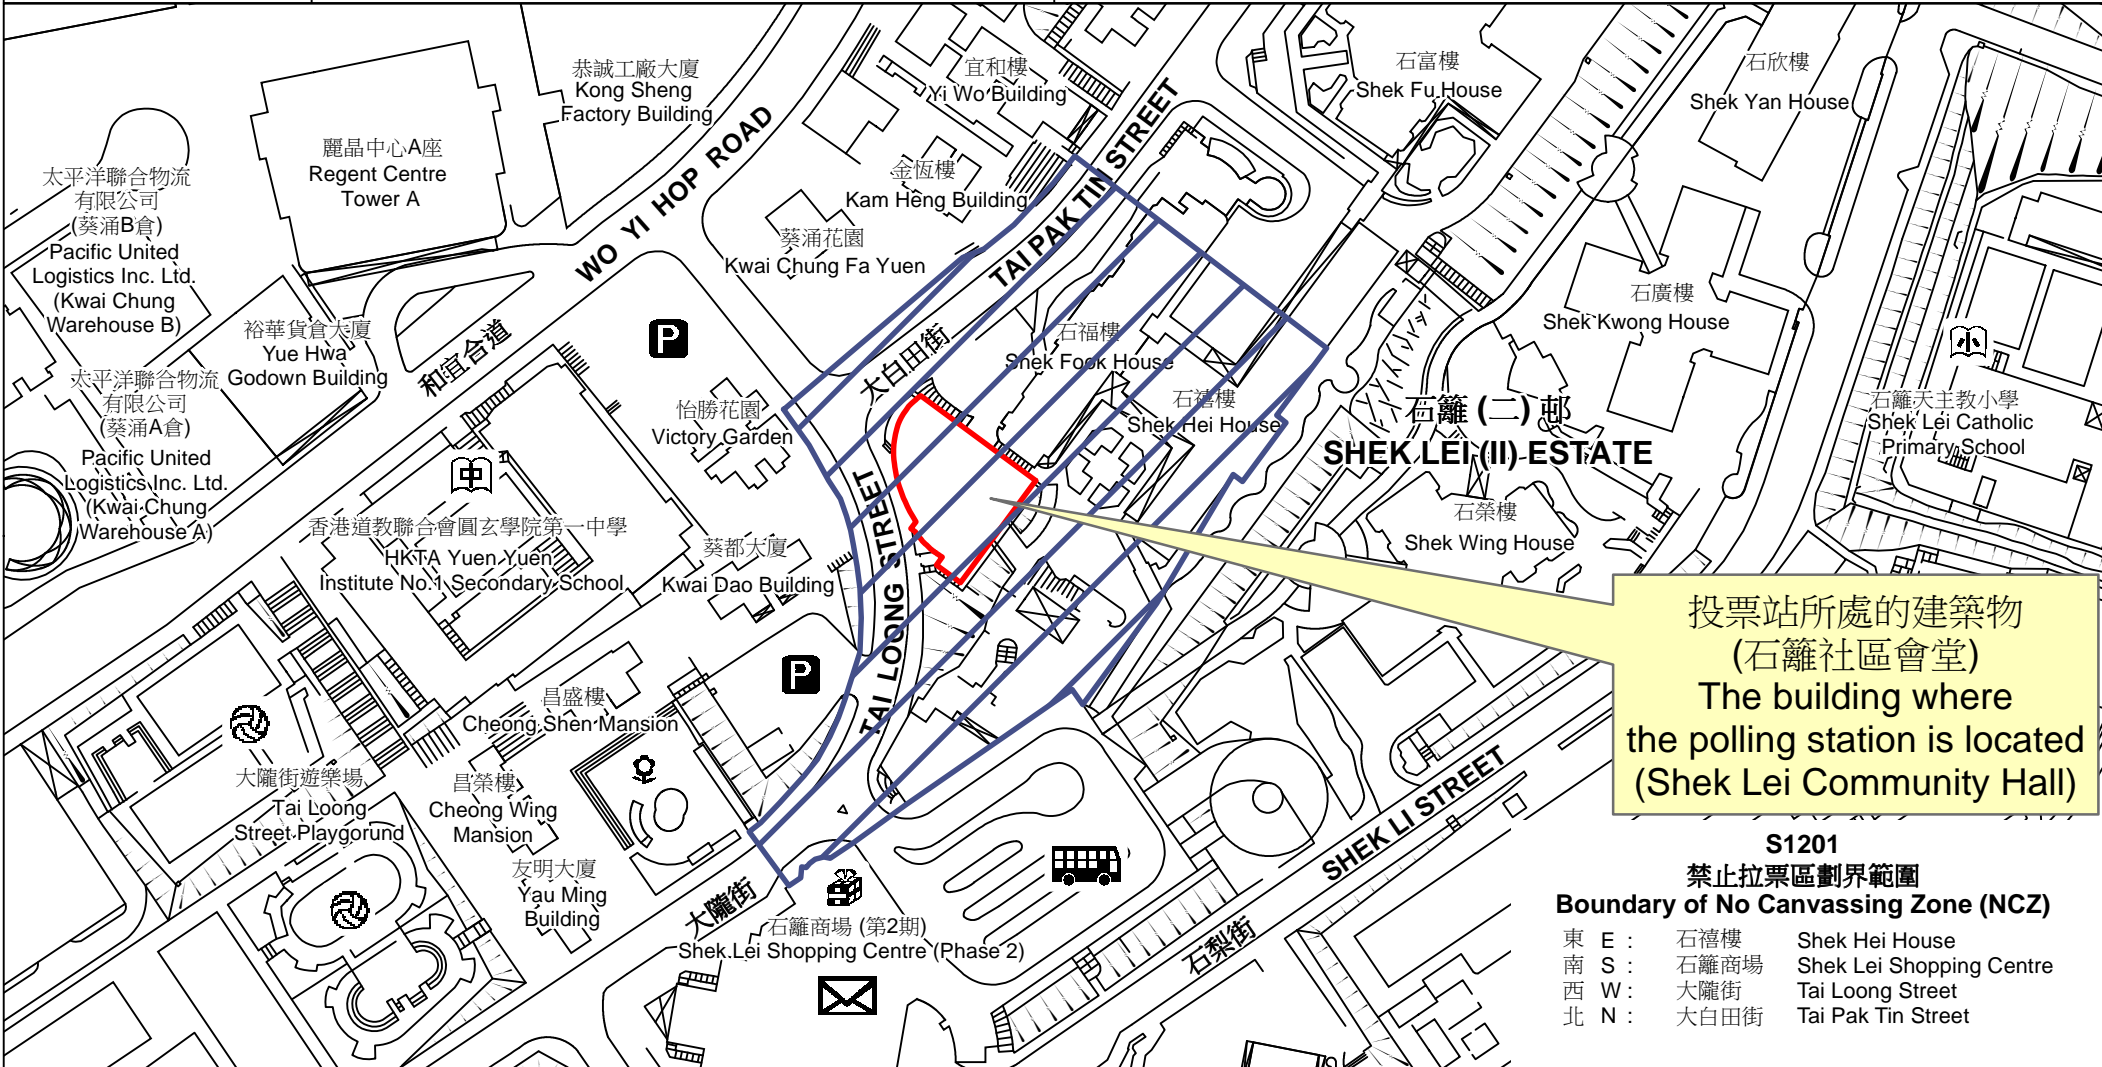

投票站位置圖和禁止拉票區 Polling Station - Location Plan & No Canvassing Zone

投票站編號 Polling Station Code S1201	2021年立法會換屆選舉地方選區編號及名稱 Code & Name of Geographical Constituency for 2021 Legislative Council General Election LC9 新界西南 NEW TERRITORIES SOUTH WEST	名稱及地址 Name & Address 石籬社區會堂 新界葵涌大白田街2號地下 Shek Lei Community Hall G/F, 2 Tai Pak Tin Street, Kwai Chung, New Territories
---	--	---

投票站所處的建築物
(石籬社區會堂)
The building where
the polling station is located
(Shek Lei Community Hall)

**S1201
禁止拉票區劃界範圍
Boundary of No Canvassing Zone (NCZ)**

東 E :	石禧樓	Shek Hei House
南 S :	石籬商場	Shek Lei Shopping Centre
西 W :	大隴街	Tai Loong Street
北 N :	大白田街	Tai Pak Tin Street

 禁止拉票區
No Canvassing Zone