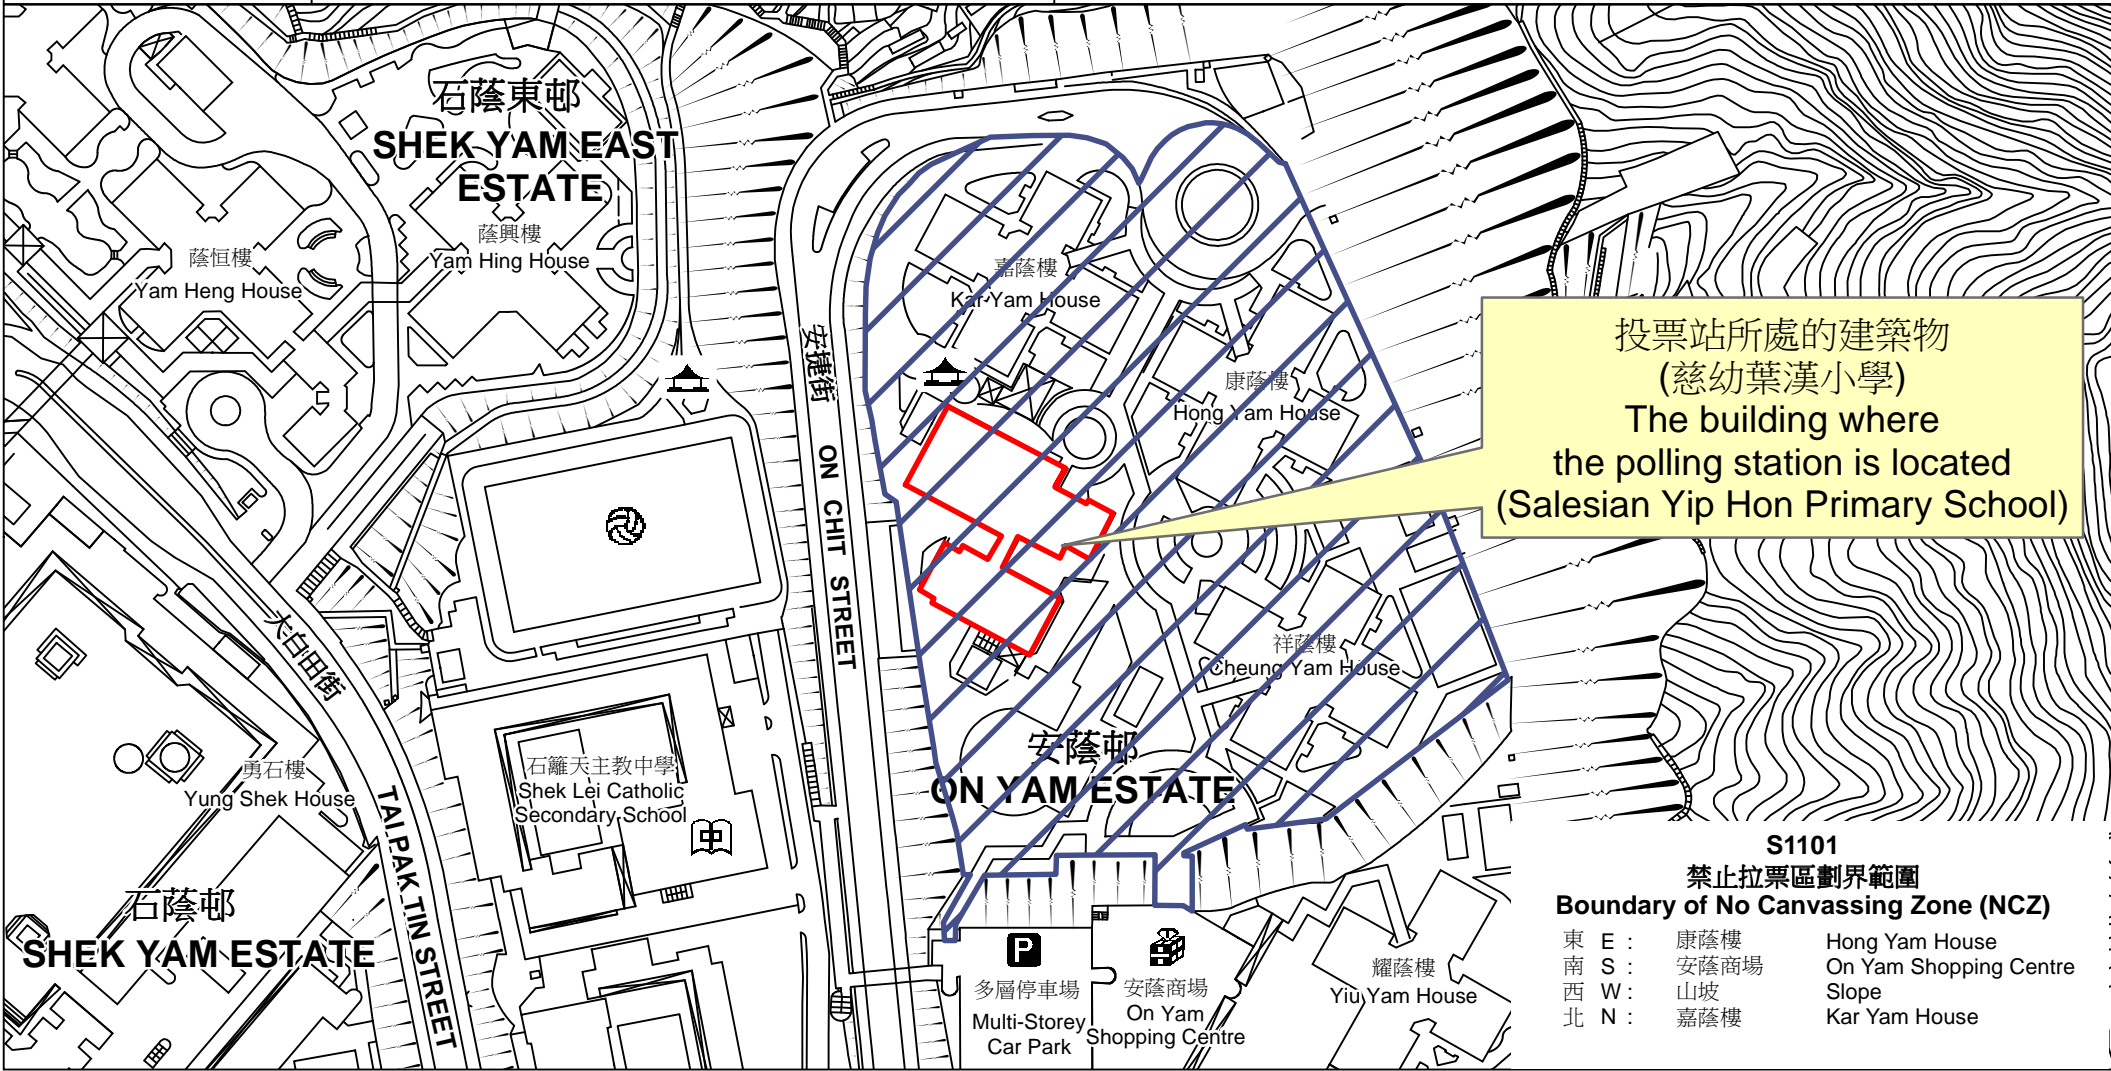

投票站位置圖和禁止拉票區 Polling Station - Location Plan & No Canvassing Zone

投票站編號 Polling Station Code  <b>S1101</b>	2021年立法會換屆選舉地方選區編號及名稱 Code & Name of Geographical Constituency for 2021 Legislative Council General Election  <b>LC9 新界西南 NEW TERRORIES SOUTH WEST</b>	名稱及地址 Name & Address  慈幼葉漢小學 新界葵涌安蔭邨慈幼葉漢小學地下 <b>Salesian Yip Hon Primary School</b> G/F, Salesian Yip Hon Primary School, On Yam Estate, Kwai Chung, New Territories
---	--	---

投票站所處的建築物  
(慈幼葉漢小學)  
The building where  
the polling station is located  
(Salesian Yip Hon Primary School)

- S1101  
禁止拉票區劃界範圍  
Boundary of No Canvassing Zone (NCZ)**
- |       |      |                        |
|-------|------|------------------------|
| 東 E : | 康蔭樓  | Hong Yam House         |
| 南 S : | 安蔭商場 | On Yam Shopping Centre |
| 西 W : | 山坡   | Slope                  |
| 北 N : | 嘉蔭樓  | Kar Yam House          |

 禁止拉票區  
No Canvassing Zone