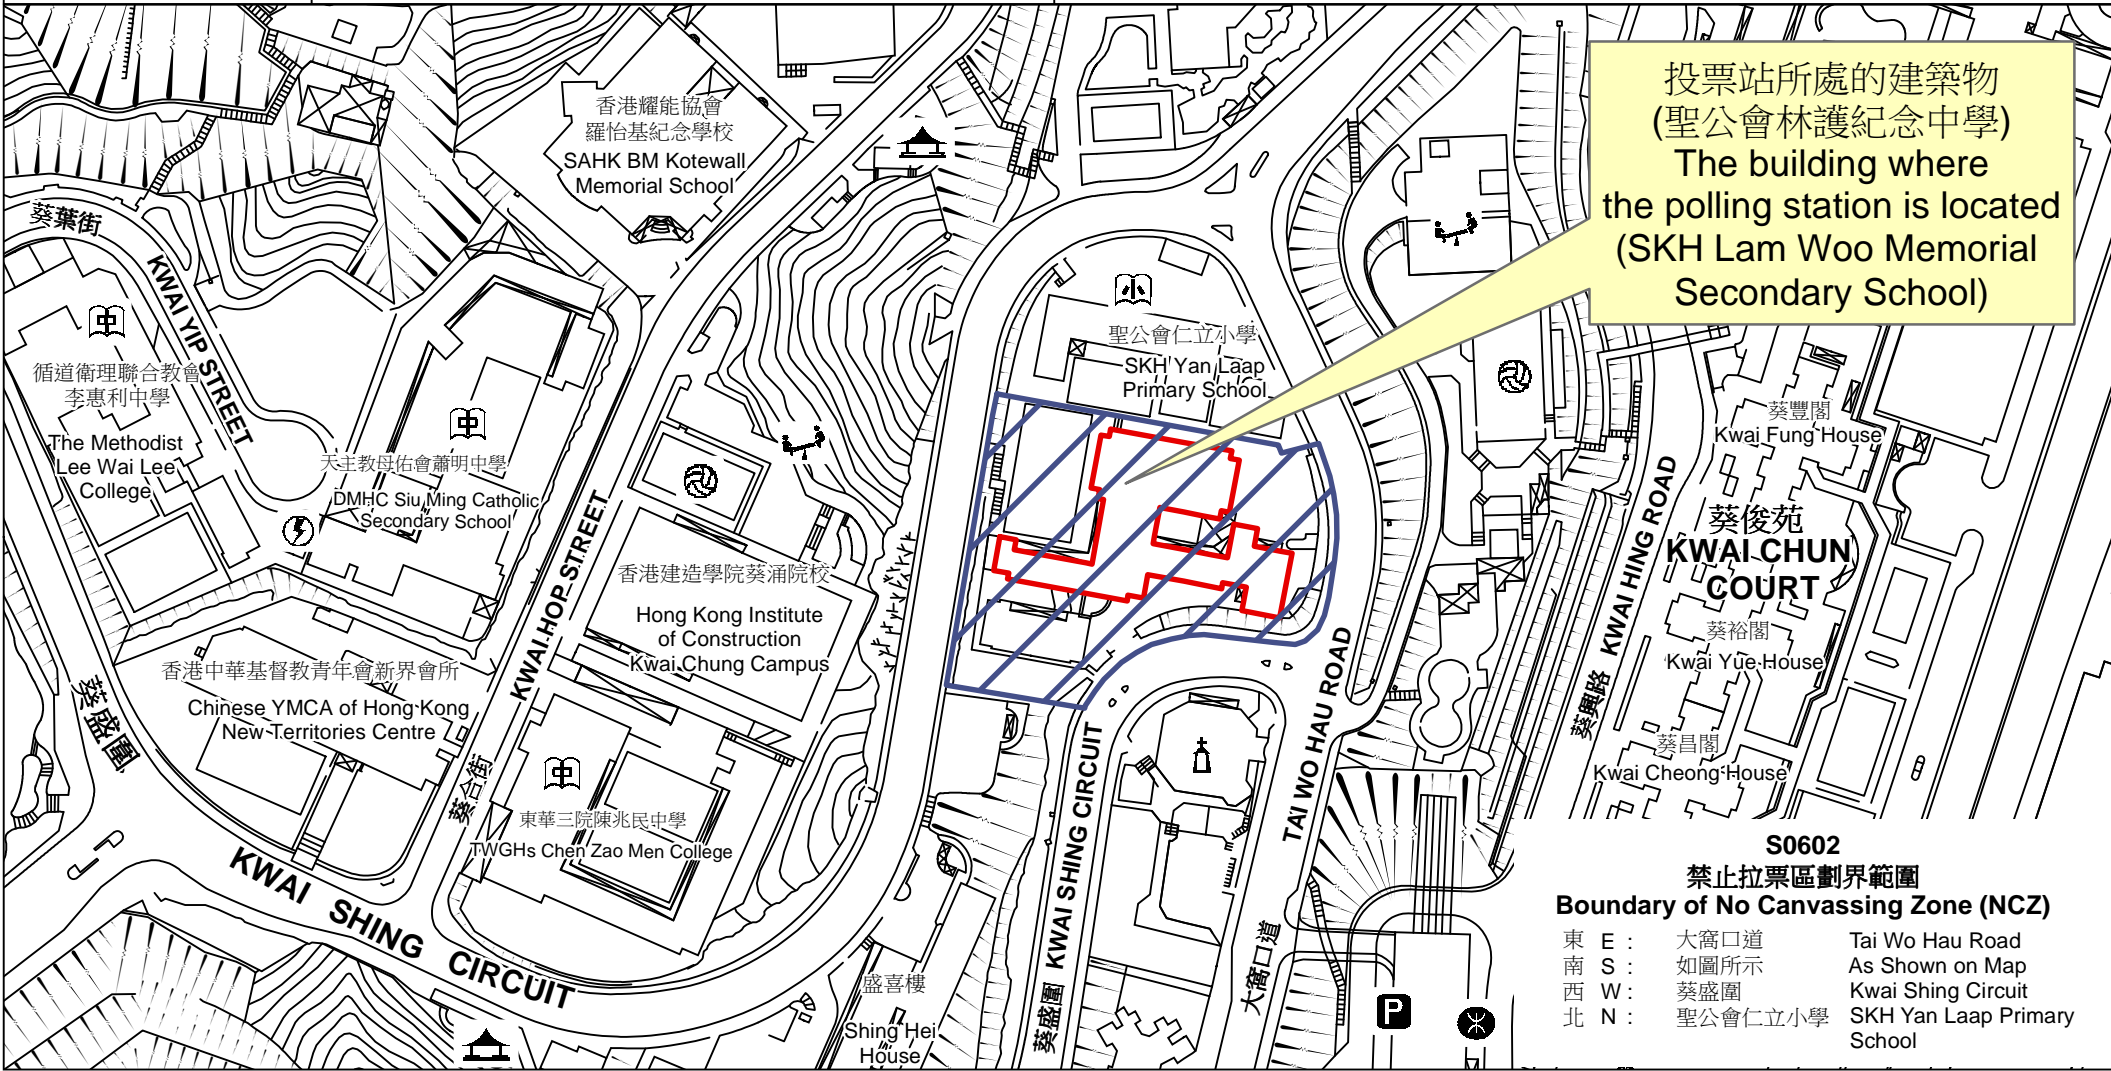

投票站位置圖和禁止拉票區 Polling Station - Location Plan & No Canvassing Zone

<p>投票站編號 Polling Station Code</p> <p><b>S0602</b></p>	<p>2021年立法會換屆選舉地方選區編號及名稱 Code &amp; Name of Geographical Constituency for 2021 Legislative Council General Election</p> <p><b>LC9</b> 新界西南 <b>NEW TERRORIES SOUTH WEST</b></p>	<p>名稱及地址 Name &amp; Address</p> <p>聖公會林護紀念中學 新界葵涌葵盛圍397號地下 <b>SKH Lam Woo Memorial Secondary School</b> G/F, 397 Kwai Shing Circuit, Kwai Chung, New Territories</p>
---	--	--

投票站所處的建築物  
(聖公會林護紀念中學)  
The building where  
the polling station is located  
(SKH Lam Woo Memorial  
Secondary School)

**S0602**  
**禁止拉票區劃界範圍**  
**Boundary of No Canvassing Zone (NCZ)**

東 E :	大窩口道	Tai Wo Hau Road
南 S :	如圖所示	As Shown on Map
西 W :	葵盛圍	Kwai Shing Circuit
北 N :	聖公會仁立小學	SKH Yan Laap Primary School

 禁止拉票區  
No Canvassing Zone