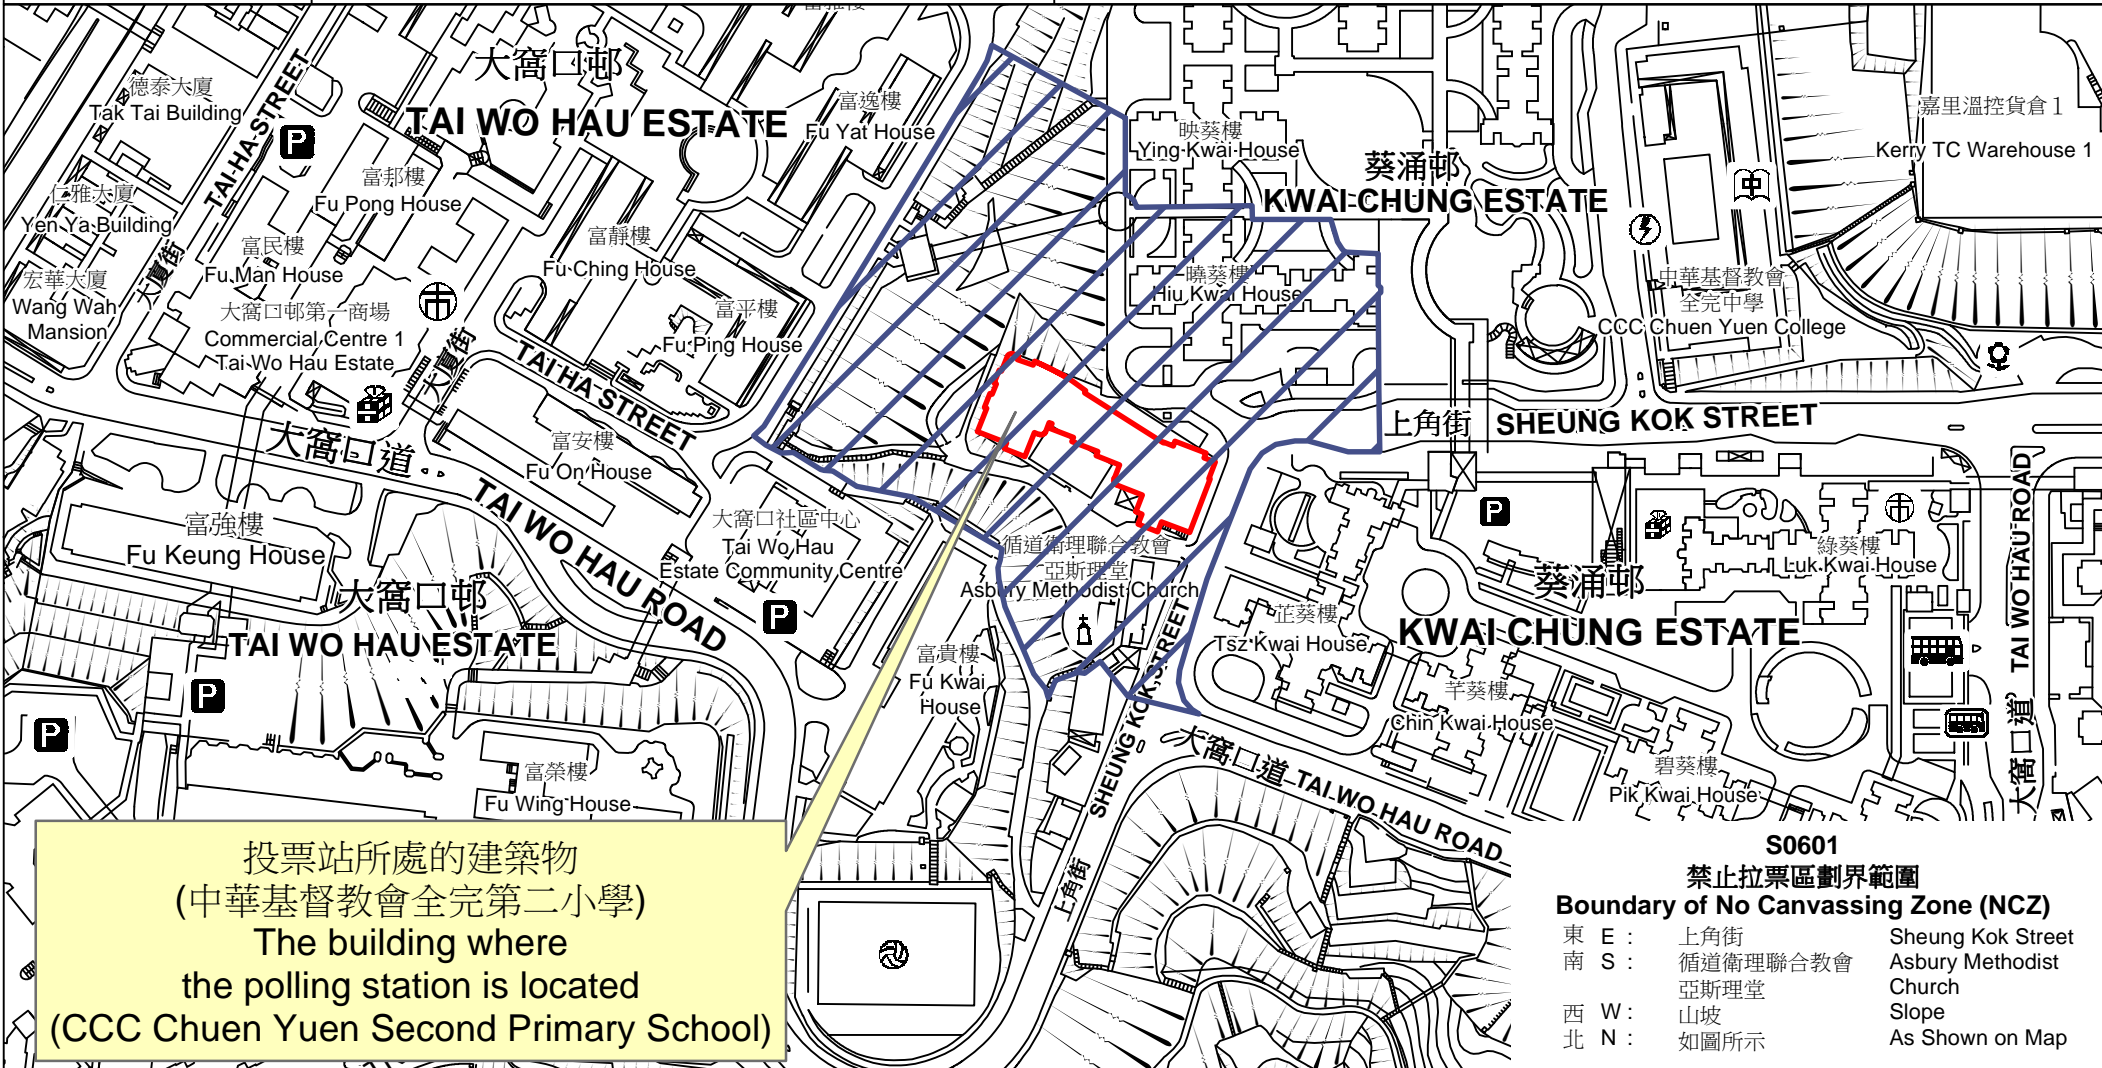

# 投票站位置圖和禁止拉票區 Polling Station - Location Plan & No Canvassing Zone

投票站編號 Polling Station Code	2021年立法會換屆選舉地方選區編號及名稱 Code & Name of Geographical Constituency for 2021 Legislative Council General Election	名稱及地址 Name & Address
<b>S0601</b>	<b>LC9</b> <b>新界西南</b> <b>NEW TERRITORIES SOUTH WEST</b>	<b>中華基督教會全完第二小學</b> <b>新界葵涌大窩口上角街3號地下</b> <b>CCC Chuen Yuen Second Primary School</b> <b>G/F, 3 Sheung Kok Street, Tai Wo Hau,</b> <b>Kwai Chung, New Territories</b>

 禁止拉票區  
No Canvassing Zone