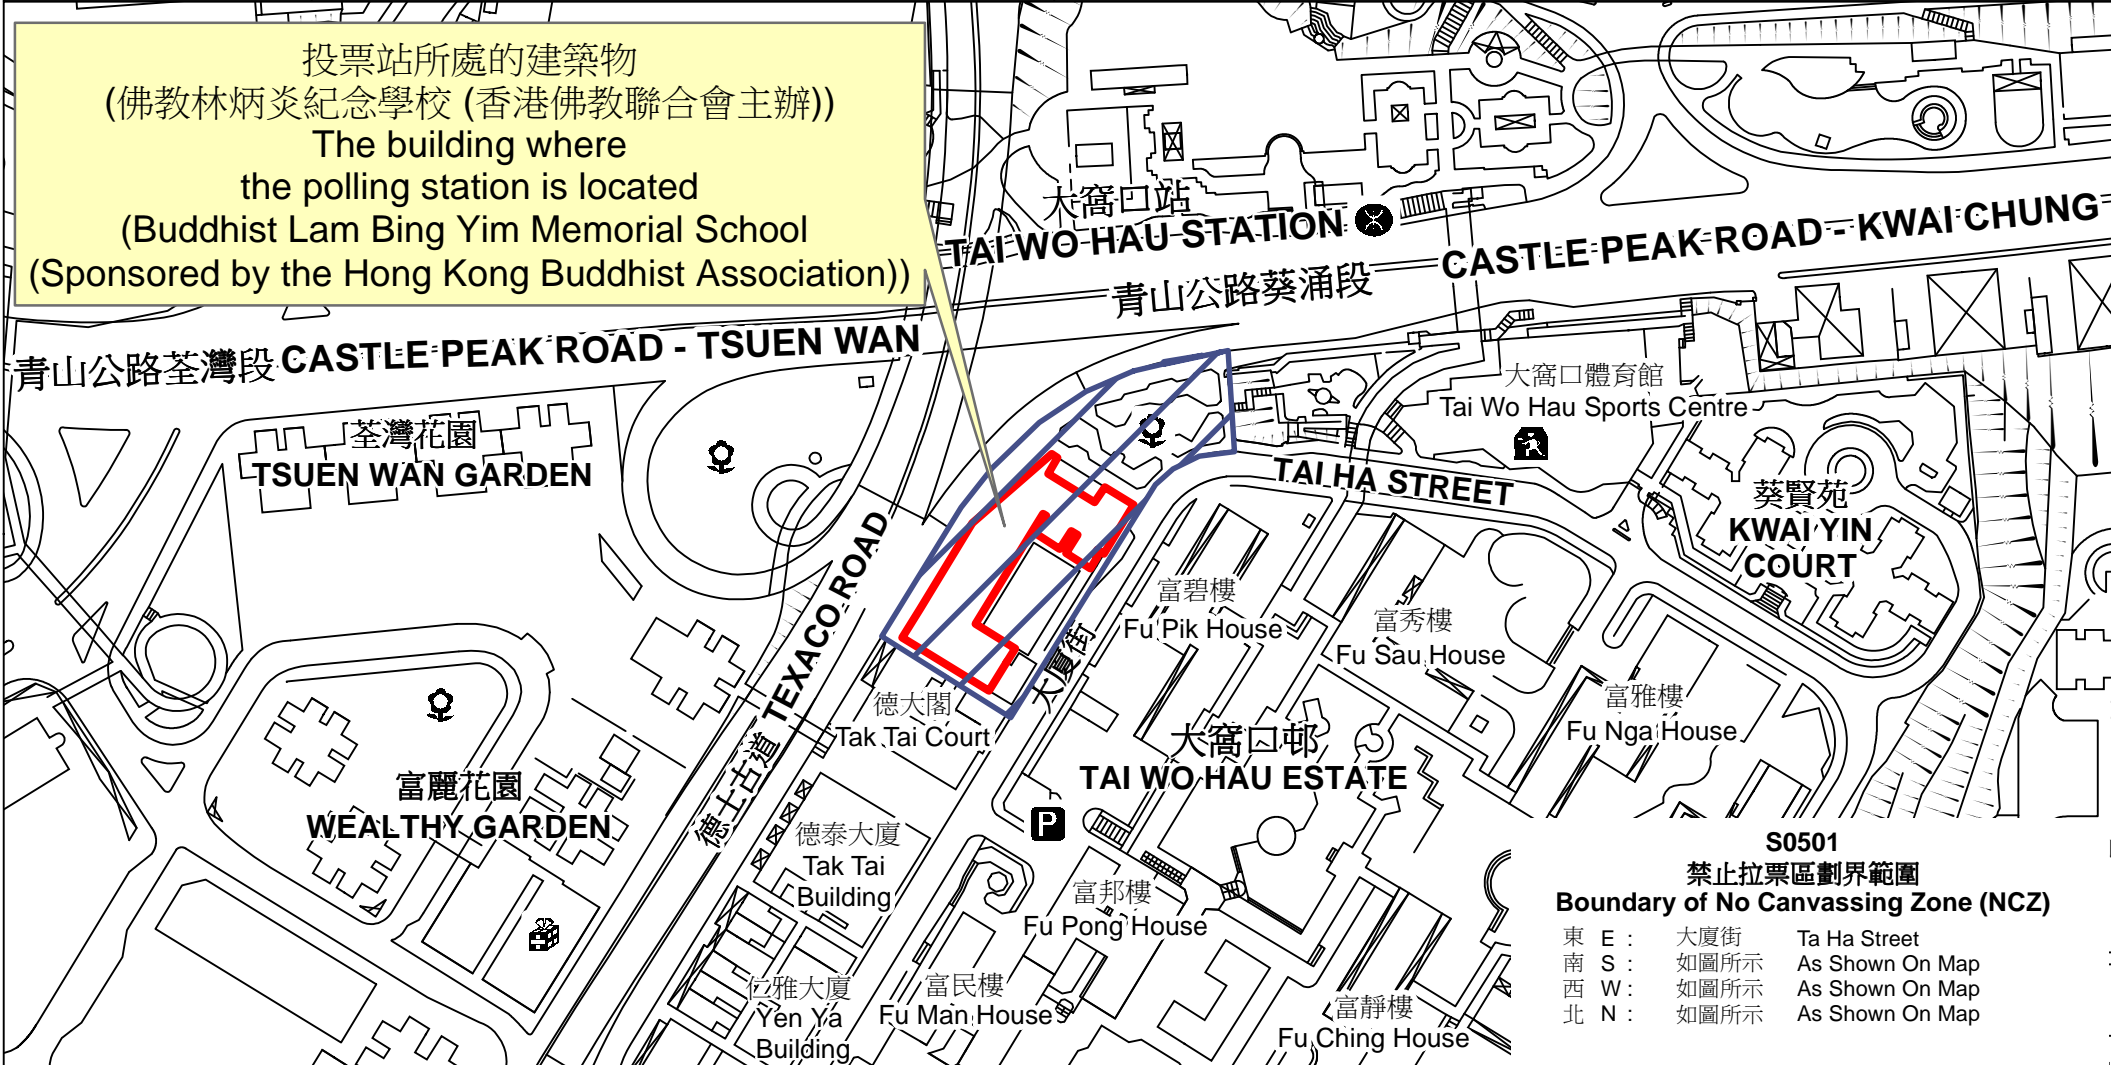

投票站位置圖和禁止拉票區 Polling Station - Location Plan & No Canvassing Zone

| | | |
|---|---|---|
| <p>投票站編號 Polling Station Code</p> <p>S0501</p> | <p>2021年立法會換屆選舉地方選區編號及名稱 Code & Name of Geographical Constituency for 2021 Legislative Council General Election</p> <p>LC9 新界西南 NEW TERRITORIES SOUTH WEST</p> | <p>名稱及地址 Name & Address</p> <p>佛教林炳炎紀念學校 (香港佛教聯合會主辦) 新界葵涌大廈街33號地下 Buddhist Lam Bing Yim Memorial School (Sponsored by the Hong Kong Buddhist Association) G/F, 33 Tai Ha Street, Kwai Chung, New Territories</p> |
|---|---|---|

**S0501
禁止拉票區劃界範圍
Boundary of No Canvassing Zone (NCZ)**

| | | |
|-------|------|-----------------|
| 東 E : | 大廈街 | Ta Ha Street |
| 南 S : | 如圖所示 | As Shown On Map |
| 西 W : | 如圖所示 | As Shown On Map |
| 北 N : | 如圖所示 | As Shown On Map |

 禁止拉票區
No Canvassing Zone