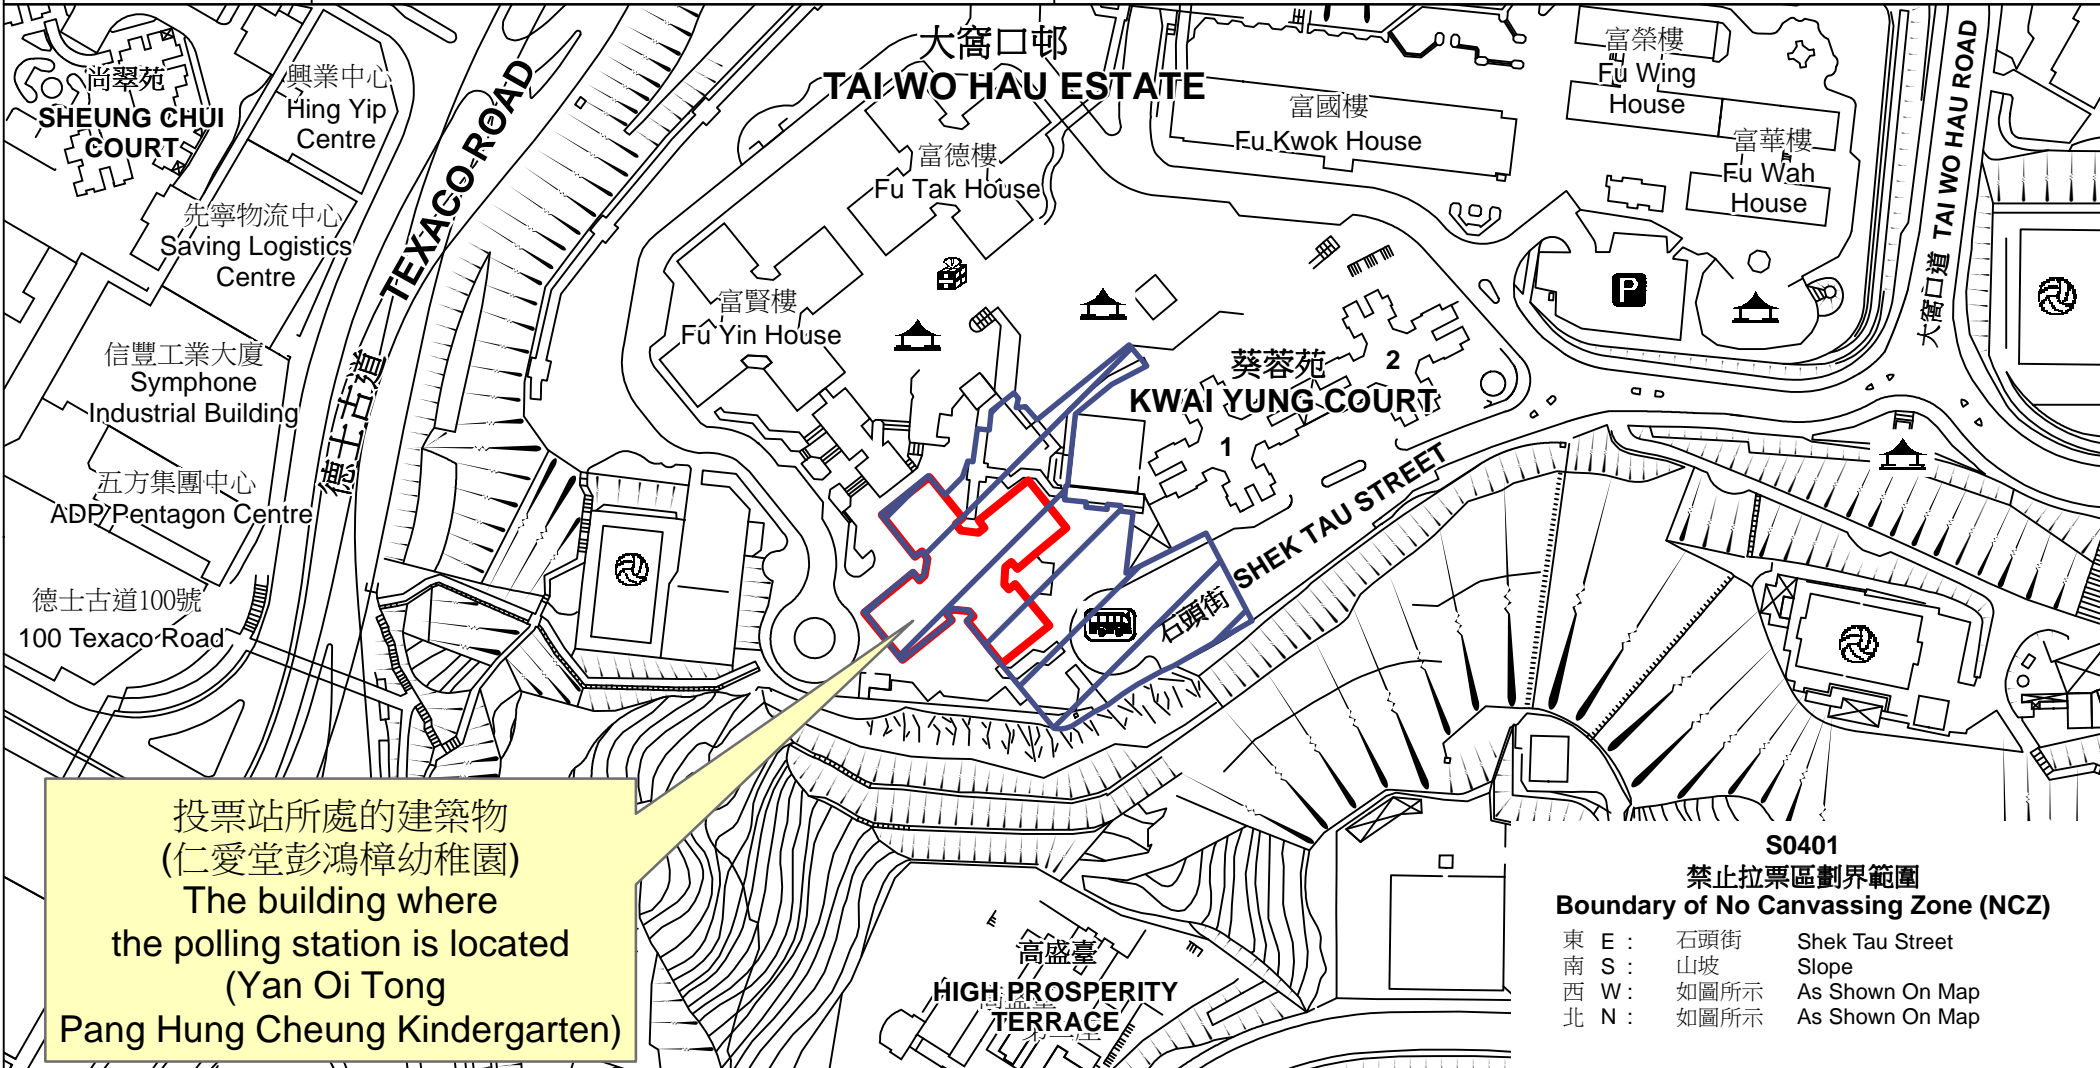

投票站位置圖和禁止拉票區 Polling Station - Location Plan & No Canvassing Zone

投票站編號 Polling Station Code  <b>S0401</b>	2021年立法會換屆選舉地方選區編號及名稱 Code & Name of Geographical Constituency for 2021 Legislative Council General Election  <b>LC9                      新界西南                      NEW TERRITORIES SOUTH WEST</b>	名稱及地址 Name & Address  仁愛堂彭鴻樟幼稚園 新界葵涌大窩口邨富泰樓地下 Yan Oi Tong Pang Hung Cheung Kindergarten G/F, Fu Tai House, Tai Wo Hau Estate, Kwai Chung, New Territories
---	--	---

投票站所處的建築物  
 (仁愛堂彭鴻樟幼稚園)  
 The building where  
 the polling station is located  
 (Yan Oi Tong  
 Pang Hung Cheung Kindergarten)

**S0401**  
**禁止拉票區劃界範圍**  
**Boundary of No Canvassing Zone (NCZ)**  
 東 E : 石頭街 Shek Tau Street  
 南 S : 山坡 Slope  
 西 W : 如圖所示 As Shown On Map  
 北 N : 如圖所示 As Shown On Map

 禁止拉票區  
 No Canvassing Zone