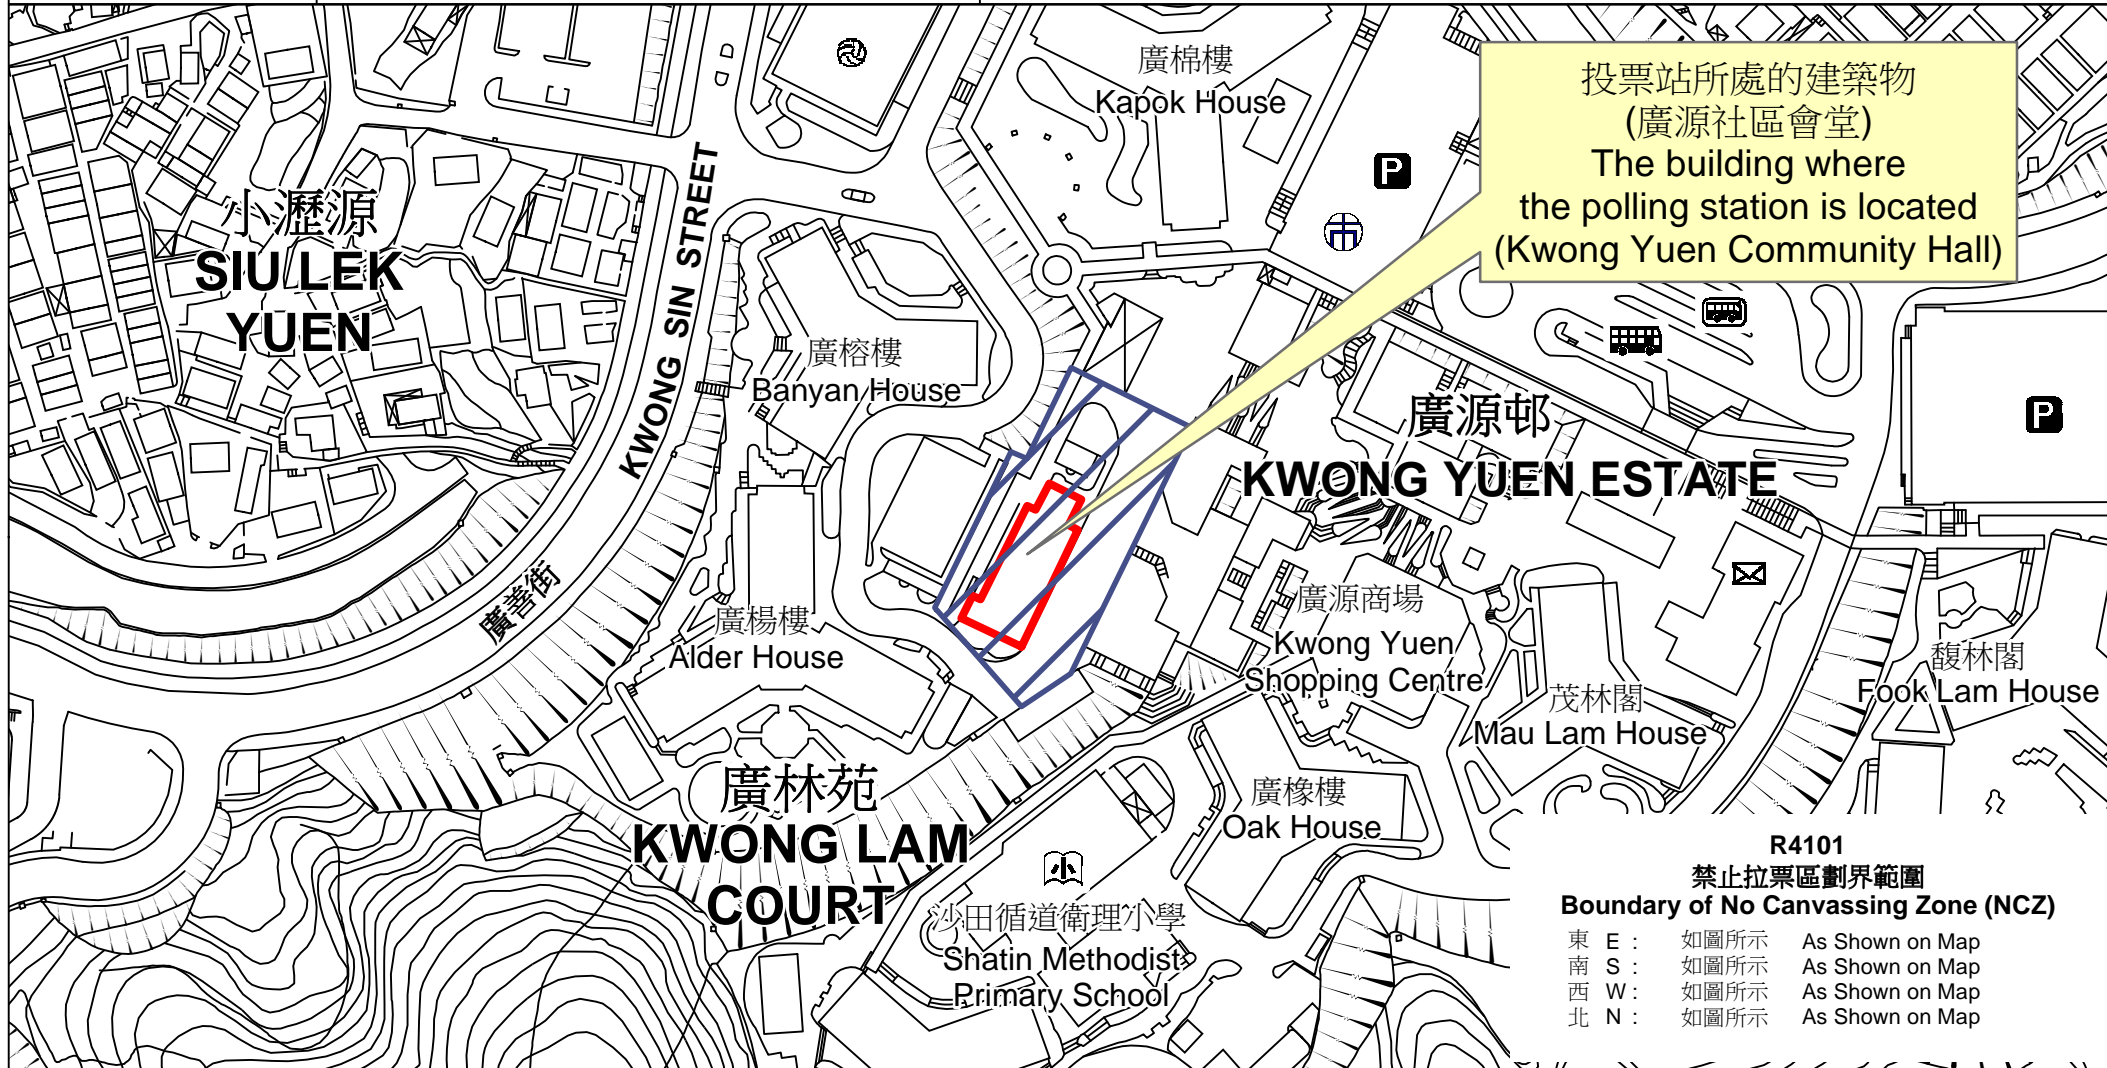

投票站位置圖和禁止拉票區 Polling Station - Location Plan & No Canvassing Zone

| 投票站編號 Polling Station Code | 2021年立法會換屆選舉地方選區編號及名稱 Code & Name of Geographical Constituency for 2021 Legislative Council General Election | 名稱及地址 Name & Address |
|-------------------------------|--|---|
| R4101 | LC6 新界東南 NEW TERRITORIES SOUTH EAST | 廣源社區會堂 新界沙田廣源邨廣源社區會堂地下 Kwong Yuen Community Hall G/F, Kwong Yuen Community Hall, Kwong Yuen Estate, Sha Tin, New Territories |

禁止拉票區
No Canvassing Zone